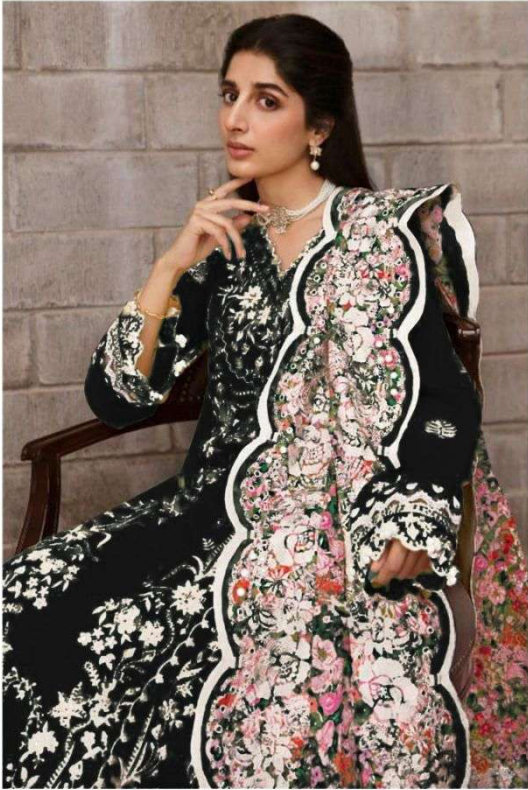

HAZZEL®  
Beyond Expectation

TOP- REYON COTTON  
BOTTOM- REYON COTTON  
DUPATTA- MUSLIN COTTON

Design:-89 D

BELIEVE  
Your Own Style

HAZZEL®  
Beyond Expectation

TOP- REYON COTTON  
BOTTOM- REYON COTTON  
DUPATTA- MUSLIN COTTON