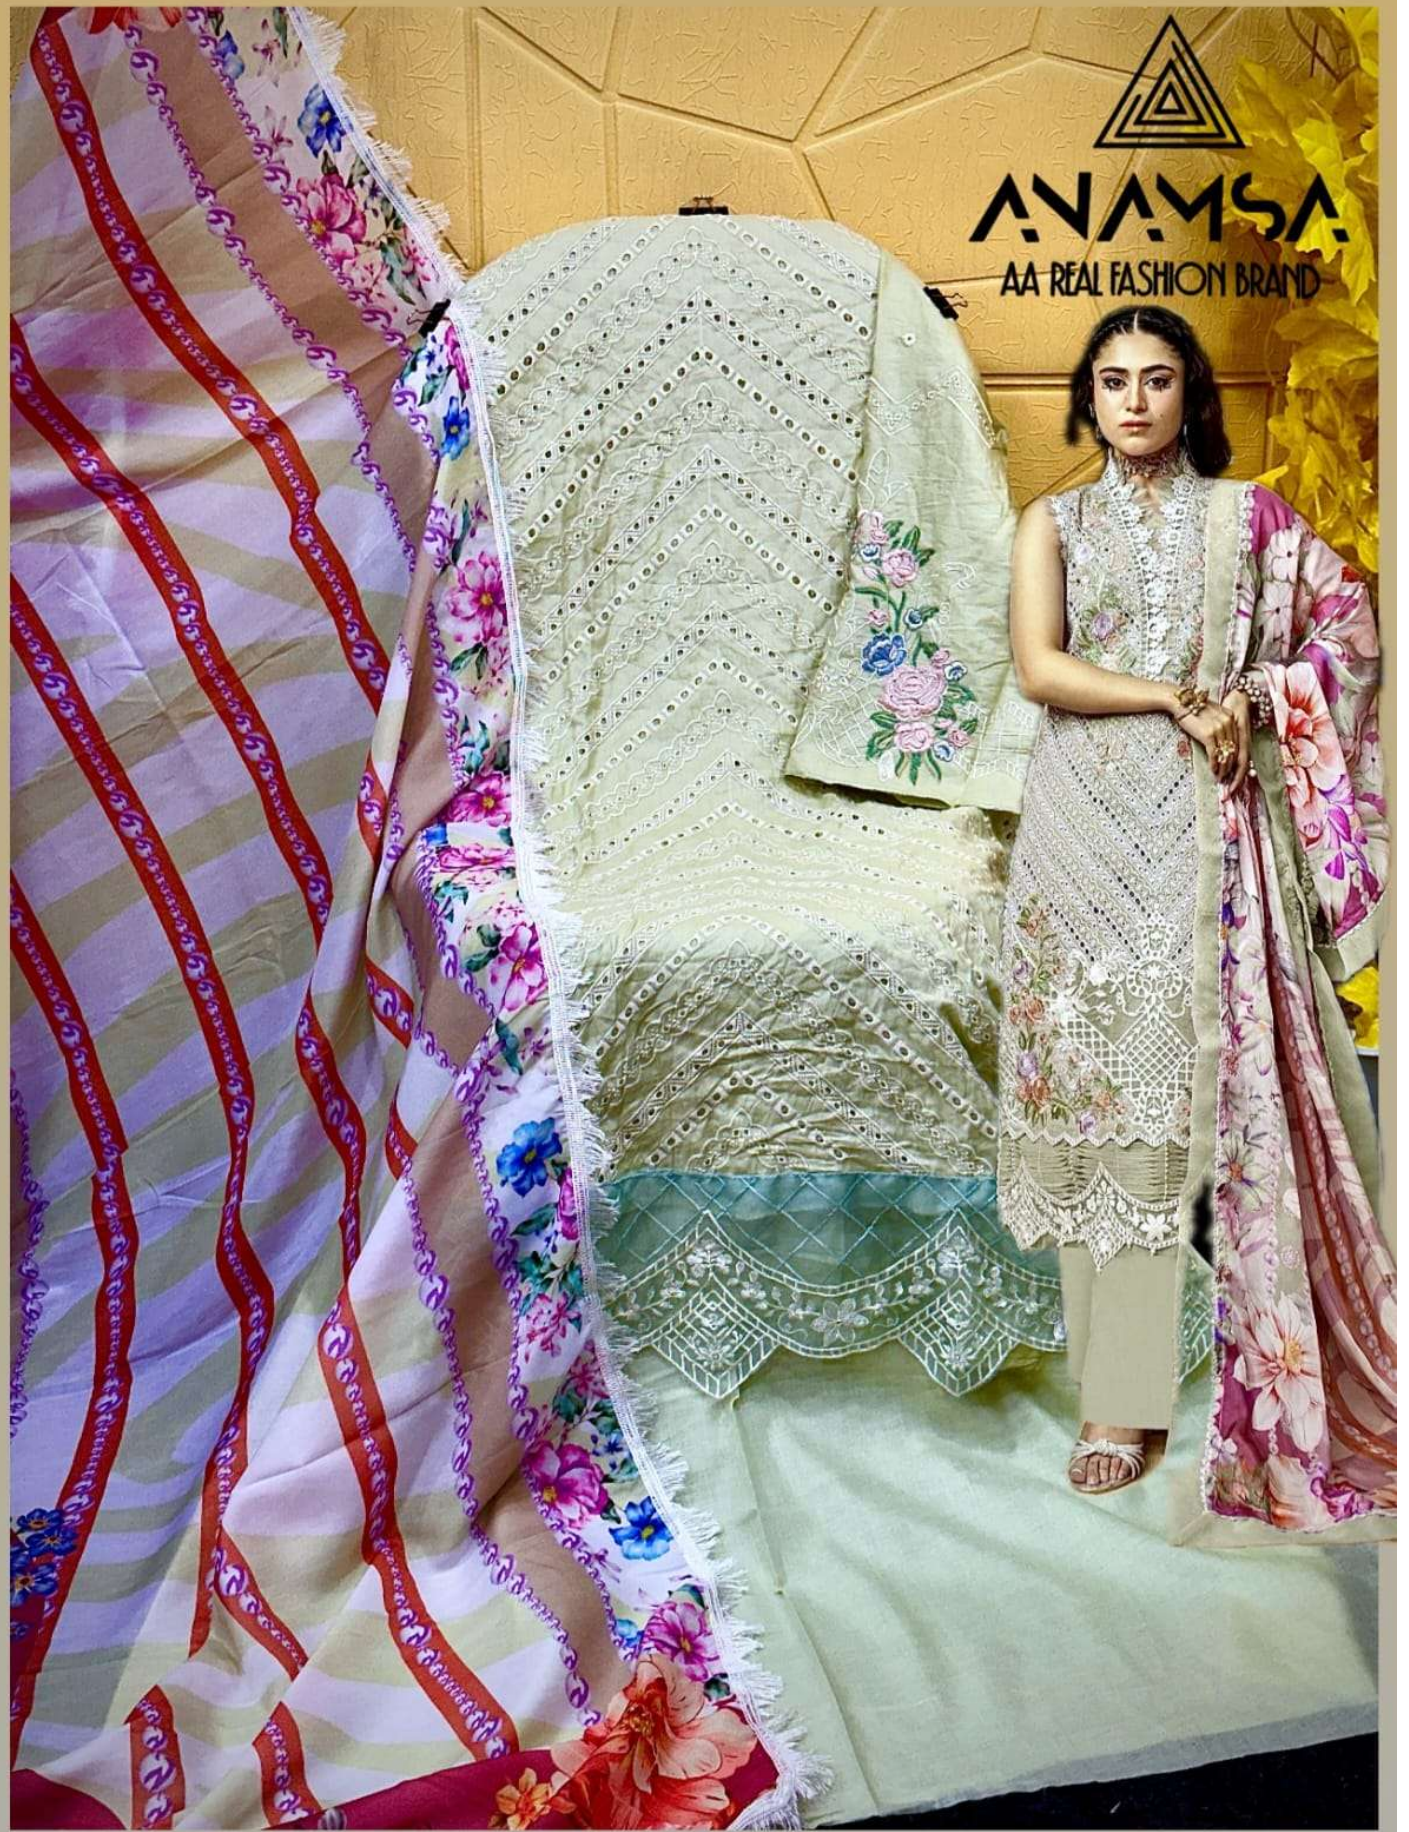

ANAMSA
AA REAL FASHION BRAND