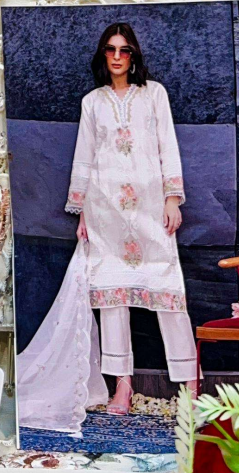

*Serina*<sup>TM</sup>  
Pakistani Suit  
A BRAND BY  MEGHA EXPORT

S - 276 C

TOP - FOX GEORGRTRR HEAVY EMBROIDRY WORK

WITH HAND WORK

INNER-BOTTOM - DULL SHANTUN

DUPATTA - FOX GEORGRTRR HEAVY EMBROIDRY WORK

*Serena*<sup>TM</sup>  
Pakistani Suit  
A BRAND BY  MEGHA EXPORT

S - 276 B

TOP - FOX GEORGRTRR HEAVY EMBROIDRY WORK

WITH HAND WORK

INNER-BOTTOM - DULL SHANTUN

DUPATTA - FOX GEORGRTRR HEAVY EMBROIDRY WORK

*Serina*<sup>TM</sup>  
Pakistani Suit  
A BRAND BY  MEGHA EXPORT

S - 276 A

Serene  
S-376

Serene  
MADE IN INDIA

Serene  
MADE IN INDIA

Serene  
MADE IN INDIA

Serene  
S - 276 A

TOP - 170

Serino  
MADE IN INDIA

Serino  
MADE IN INDIA