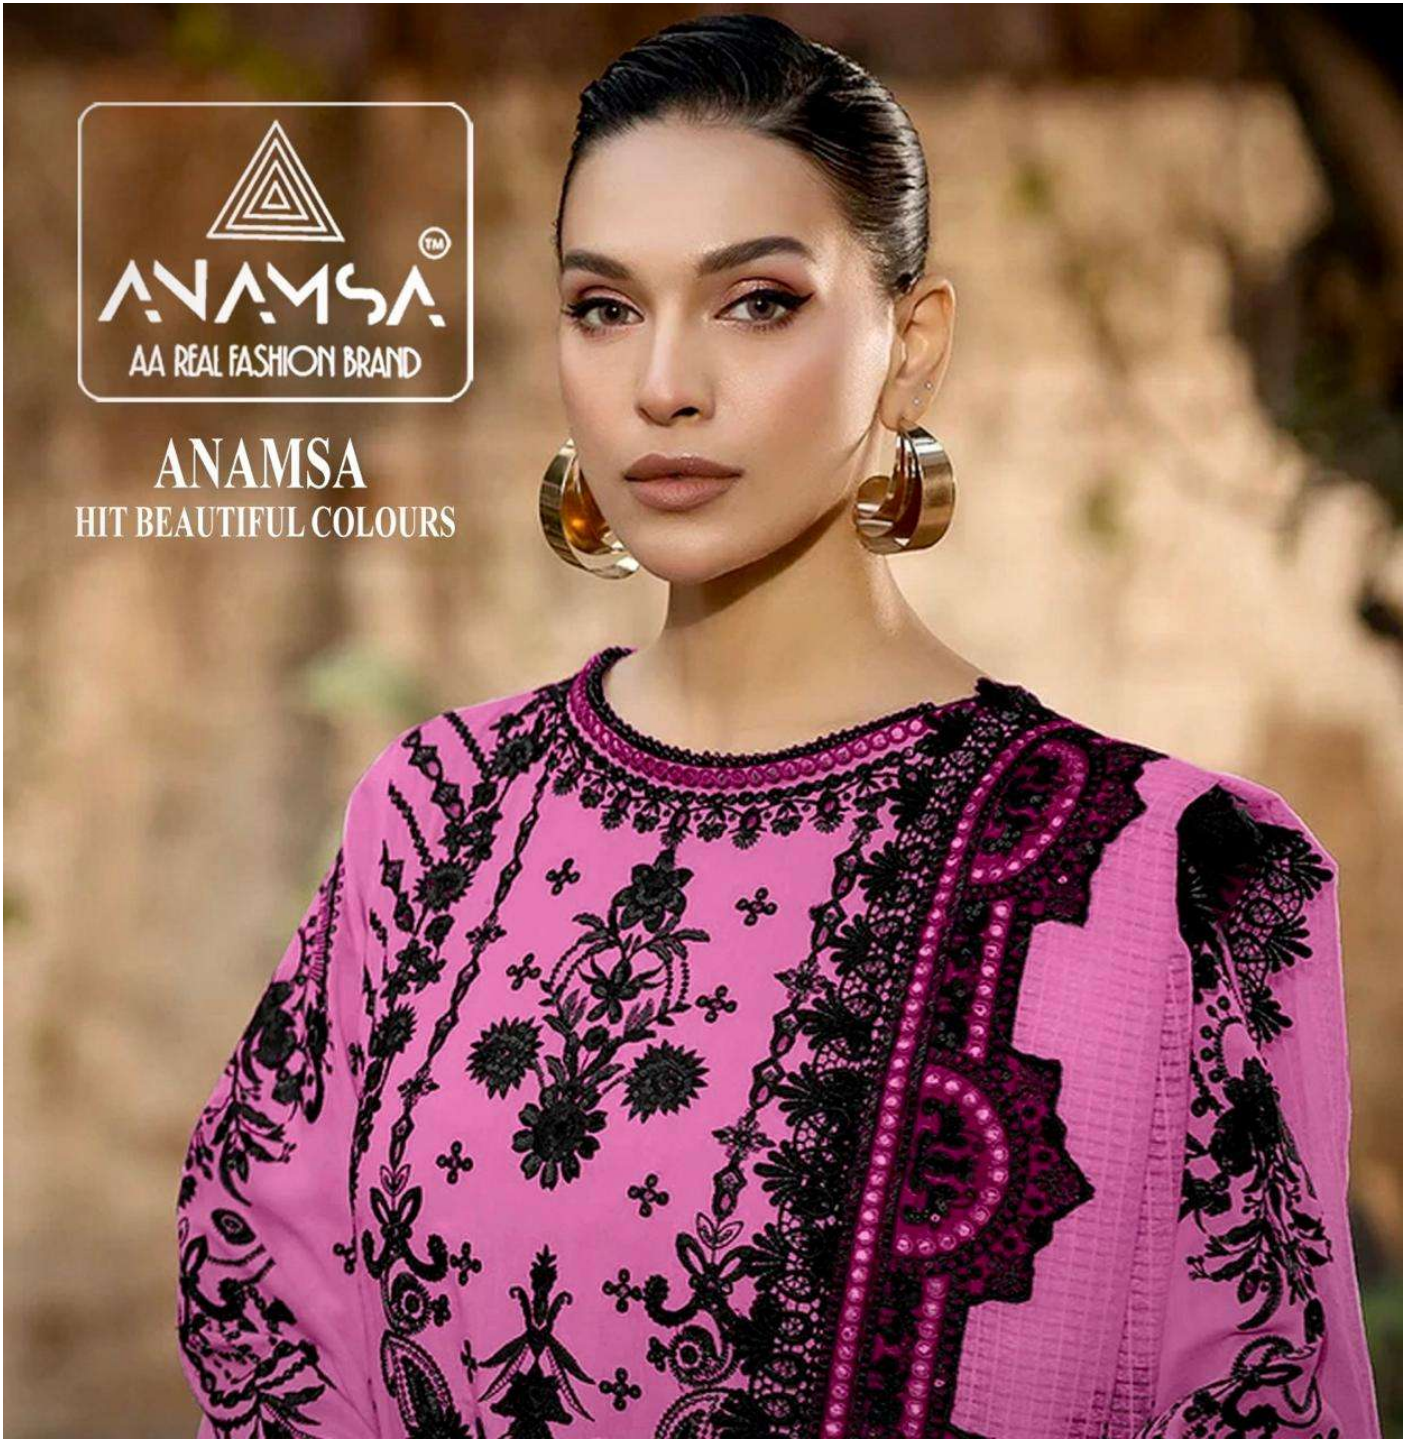

ANAMSA
HIT BEAUTIFUL COLOURS