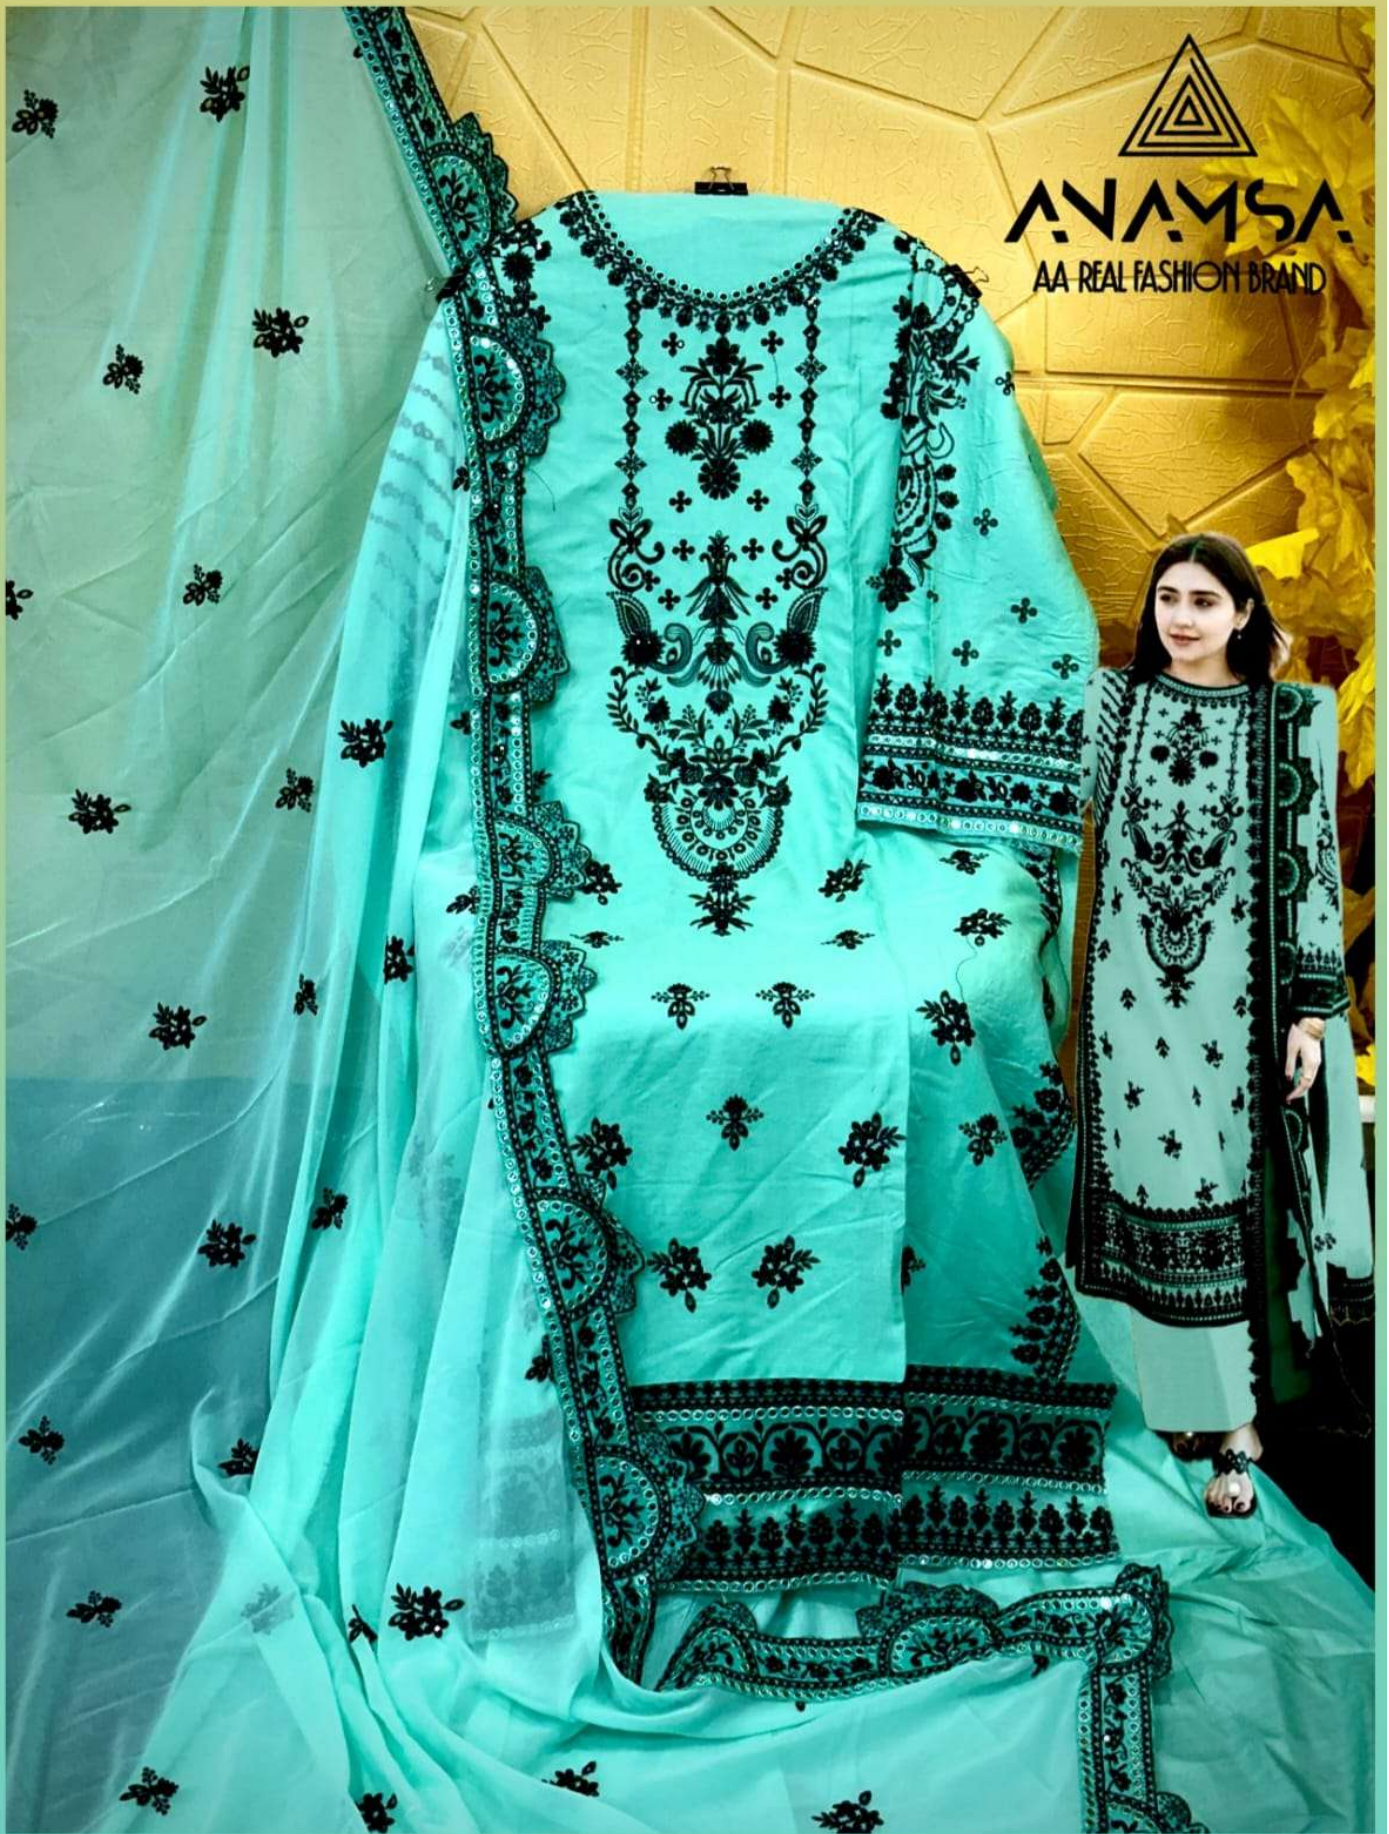

ANAMSA
AA REAL FASHION BRAND