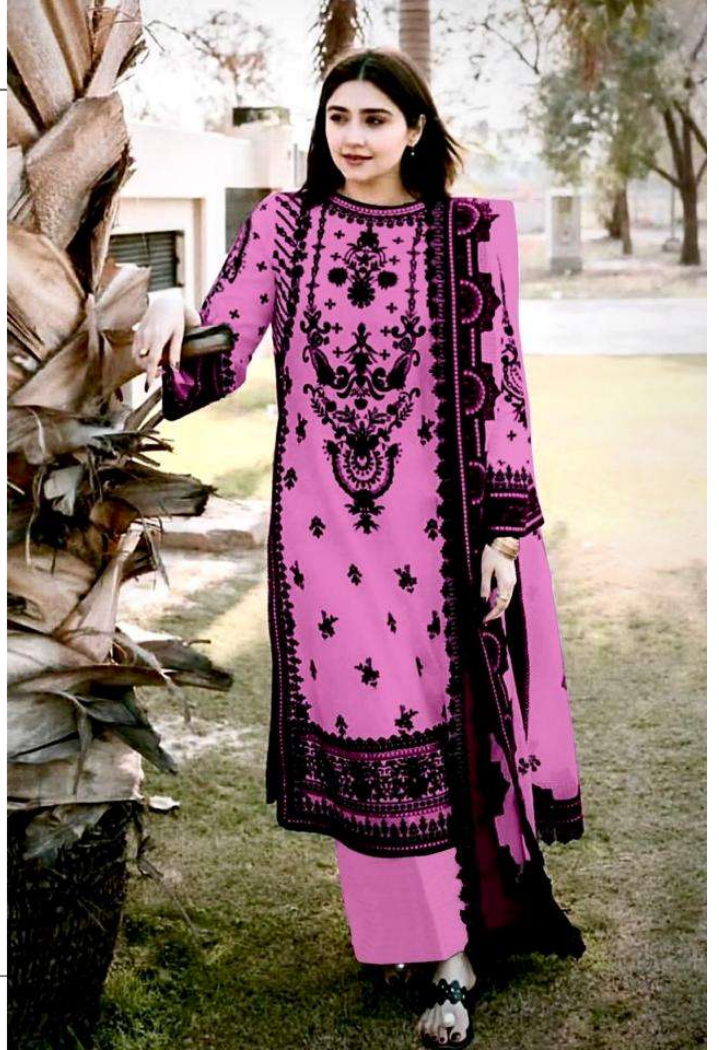

SEMI STICH COLLECTION

TOP- PURE HEAVY QUALITY RAYON WITH HEAVY EMBROIDERY AND SEQUENCE WORK
BOTTOM- HEAVY QUALITY RAYON
DUPATTA- PURE FOX GEORGETTE FANCY DUPATTA WITH HEAVY EMBROIDERY

7773
D.No:-439 A