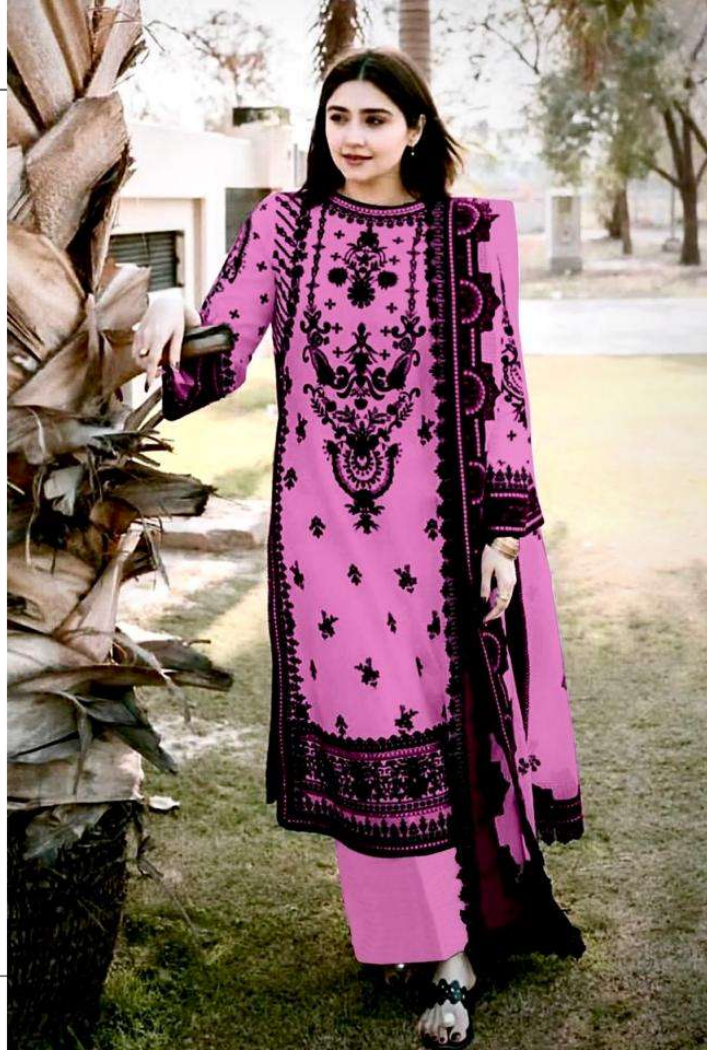

SEMI STICH COLLECTION

TOP- PURE HEAVY QUALITY RAYON WITH HEAVY EMBROIDERY AND SEQUENCE WORK
BOTTOM- HEAVY QUALITY RAYON
DUPATTA- PURE FOX GEORGETTE FANCY DUPATTA WITH HEAVY EMBROIDERY

7773
D.No:-439 A