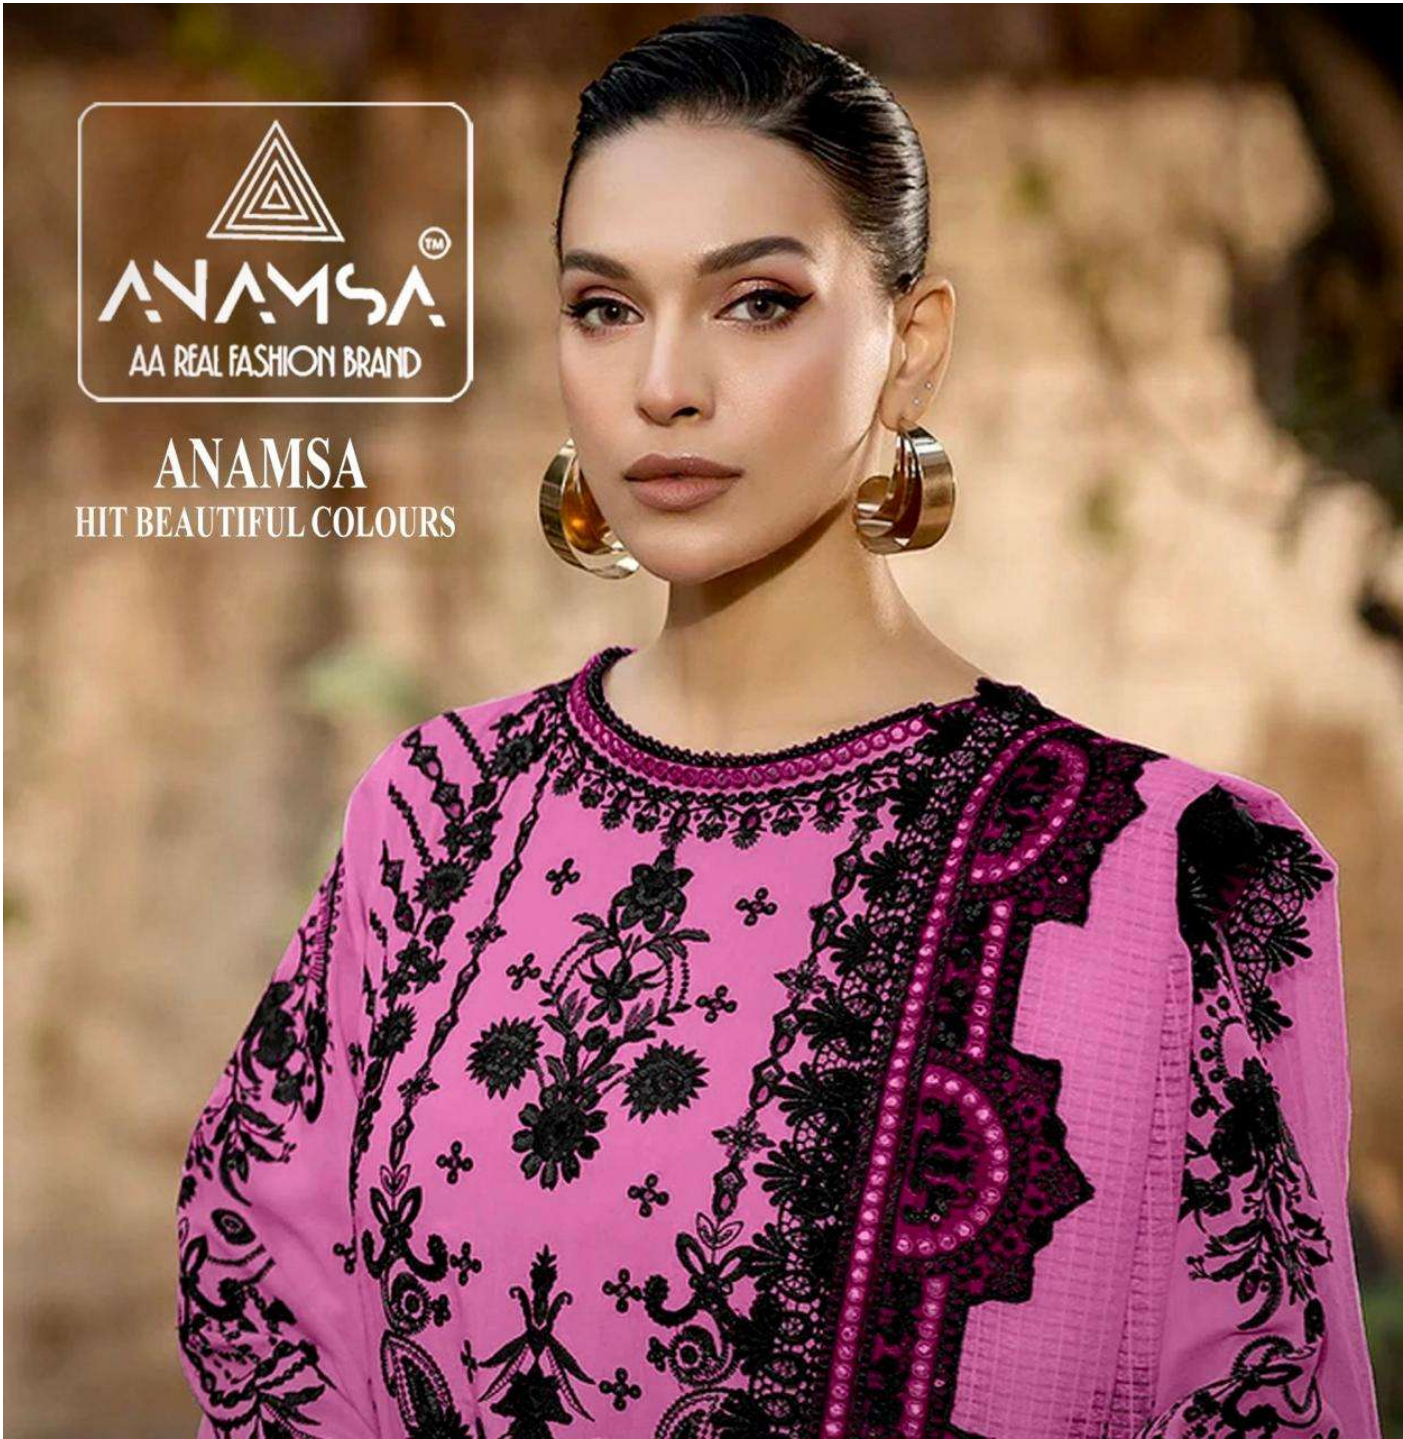

ANAMSA
HIT BEAUTIFUL COLOURS

ANAMSA
HIT BEAUTIFUL COLOURS

TOP- PURE HEAVY QUALITY RAYON WITH HEAVY EMBROIDERY AND SEQUENCE WORK
BOTTOM- HEAVY QUALITY RAYON
DUPATTA- PURE FOX GEORGETTE FANCY DUPATTA WITH HEAVY EMBROIDERY

7773
D.No:-439 A

7773
D.No:-439 B

7773
D.No:-439 C

7773
D.No:-439 D

SEMI STICH COLLECTION

TOP- PURE HEAVY QUALITY RAYON WITH HEAVY EMBROIDERY AND SEQUENCE WORK
BOTTOM- HEAVY QUALITY RAYON
DUPATTA- PURE FOX GEORGETTE FANCY DUPATTA WITH HEAVY EMBROIDERY