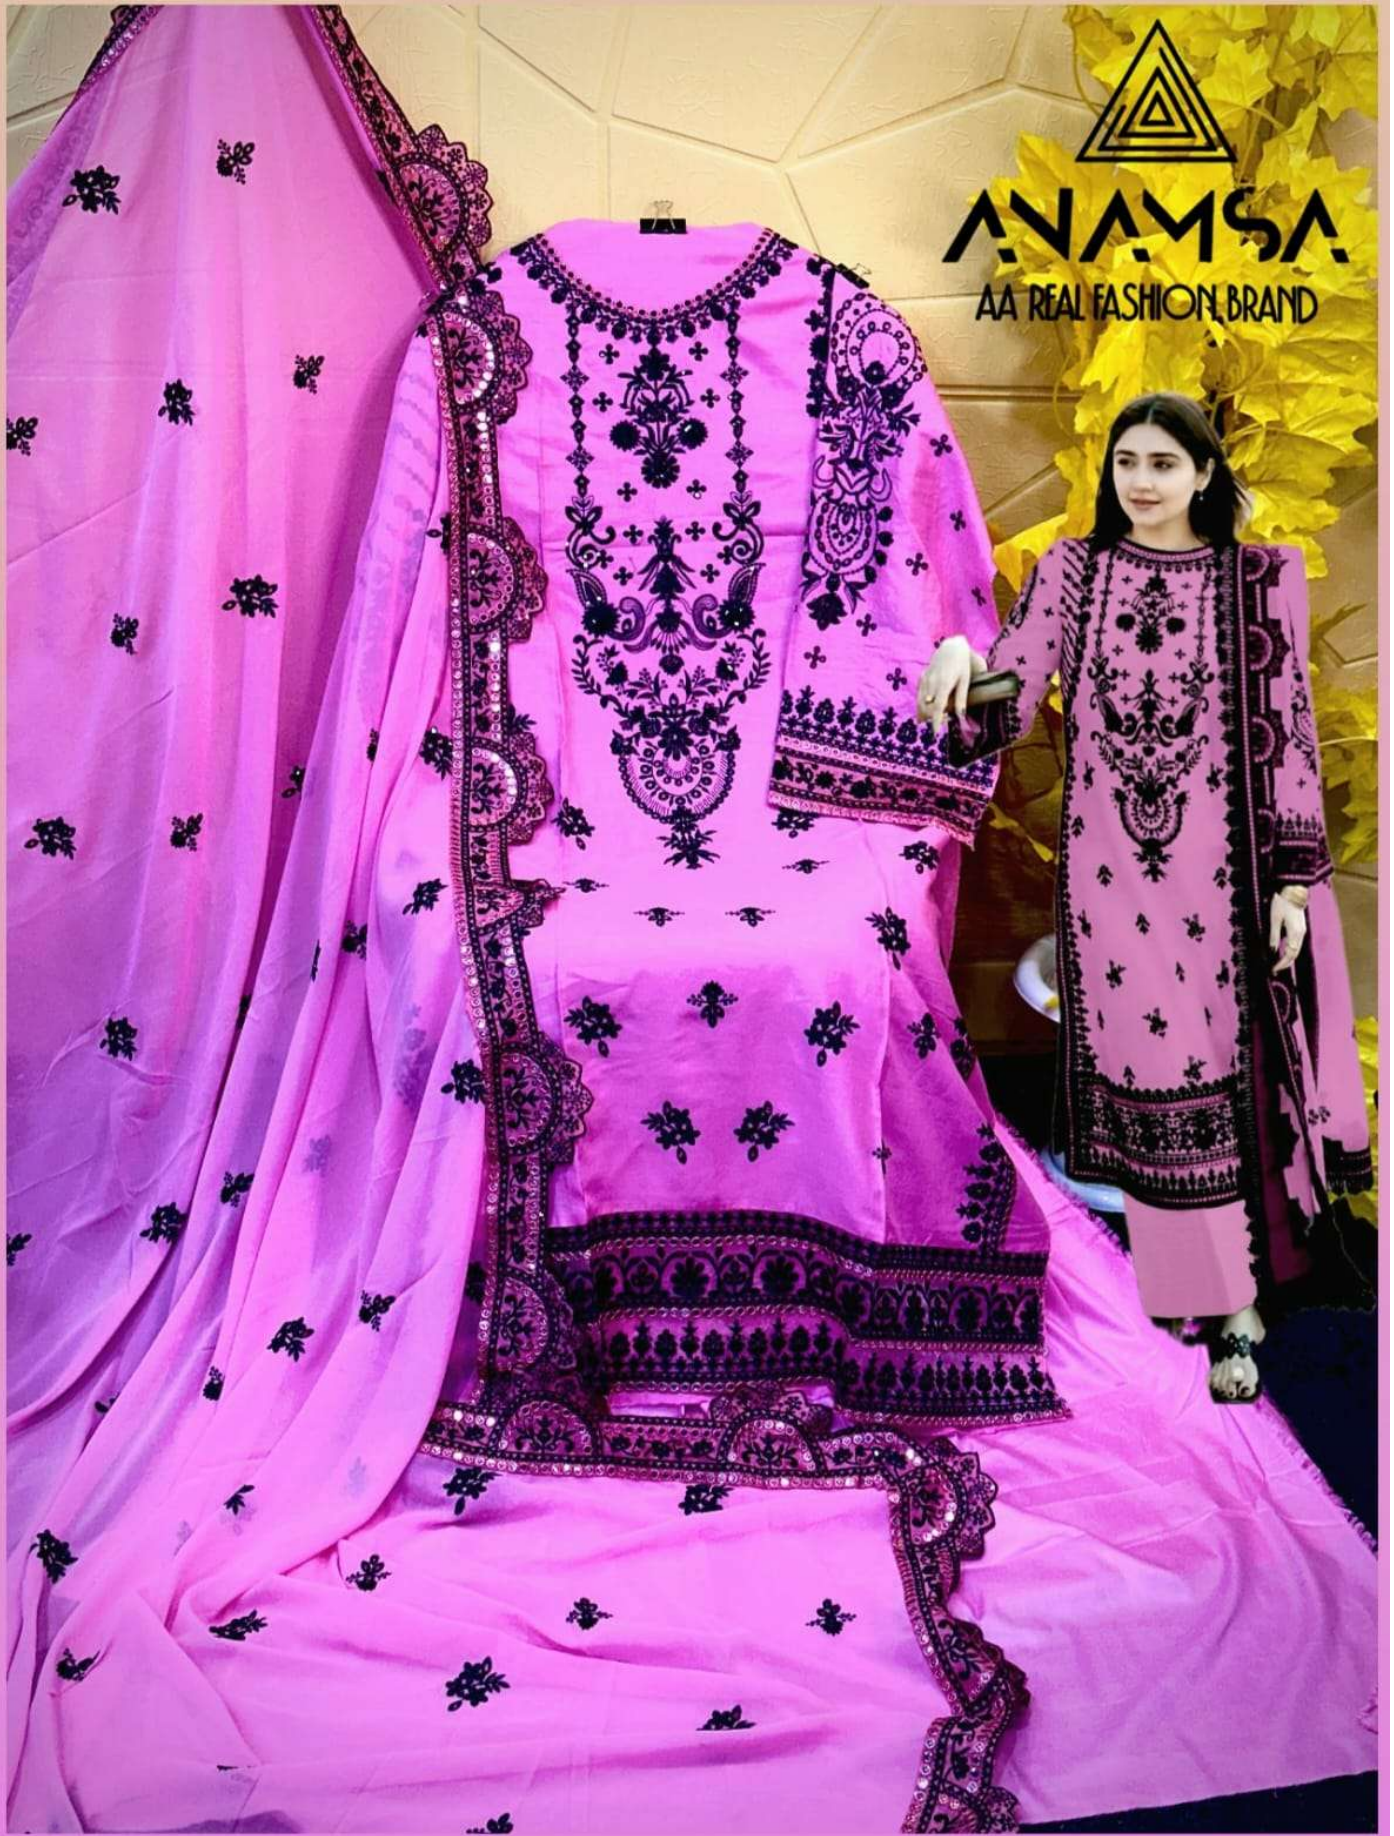

ANAMSA

AA REAL FASHION BRAND