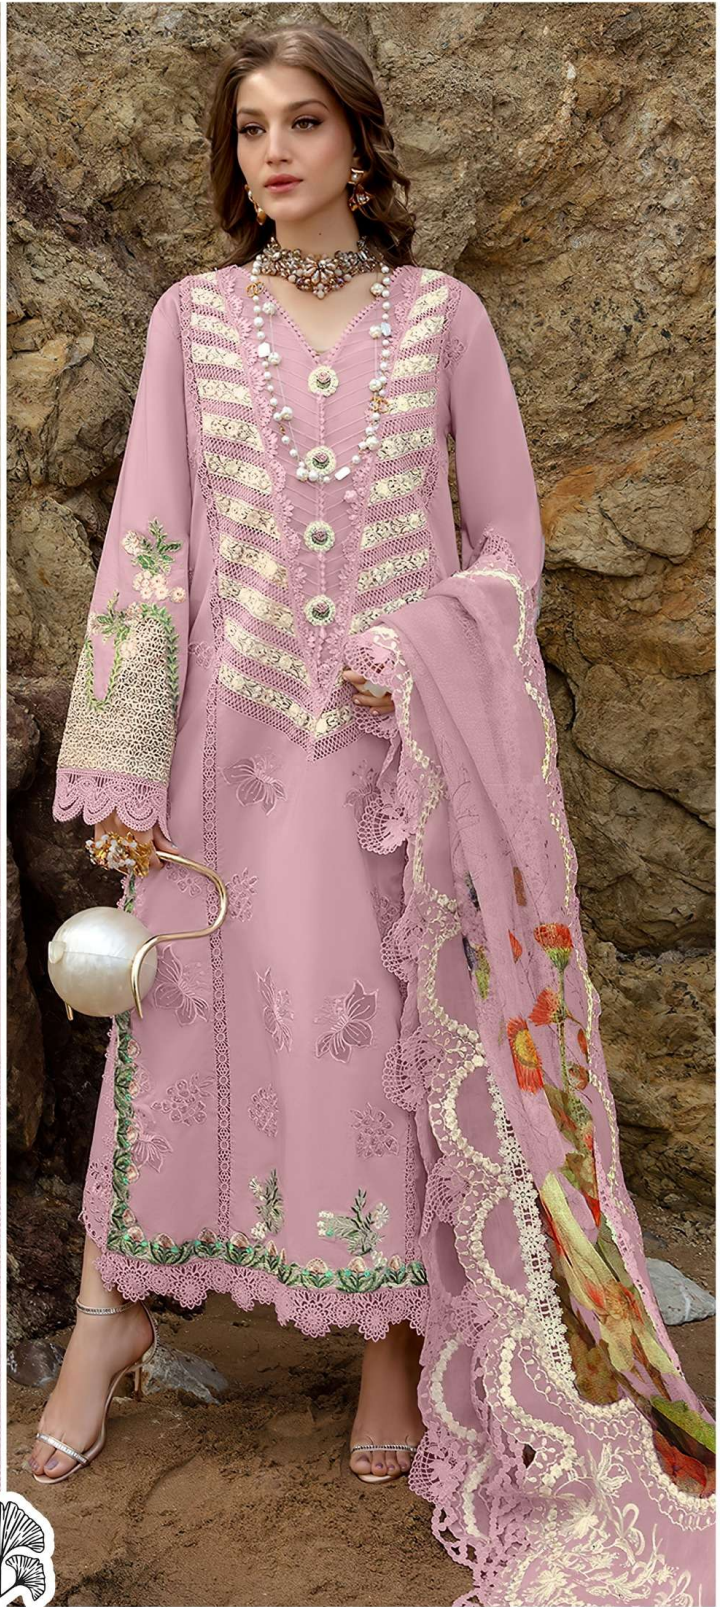

ZAHA

GUL AHMED
VOL-2

TOP Cambric Cotton With
Heavy Embroidery Work

BOTTOM-INNER
Semi Lawn

DUPATTA Tubby Silk with
Print

10331-A

10331-B

10331-C

10331-D

GUL AHMED
VOL-2

ZAHA

D.No.10331-C

TOP Cambric Cotton With
Heavy Embroidery Work

BOTTOM-INNER Semi Lawn

DUPATTA Tubby Silk with
Print

GUL AHMED
VOL-2

ZAHA

D.No.10331-D

TOP Cambric Cotton With
Heavy Embroidery Work

BOTTOM-INNER Semi Lawn

DUPATTA Tubby Silk with
Print

GULAFAYED ZAHARA NO. 1
TOP with
NER Semi-Lawn
ATT

GULAH
VOL
TOP Heavy

1033
Fubb

GUL AHMED
VOL-2

ZAHA

D.No.10331-A

TOP Cambric Cotton With
Heavy Embroidery Work

BOTTOM-INNER Semi Lawn

DUPATTA Tubby Silk with
Print

GUL AHMED
VOL-2

ZAHA