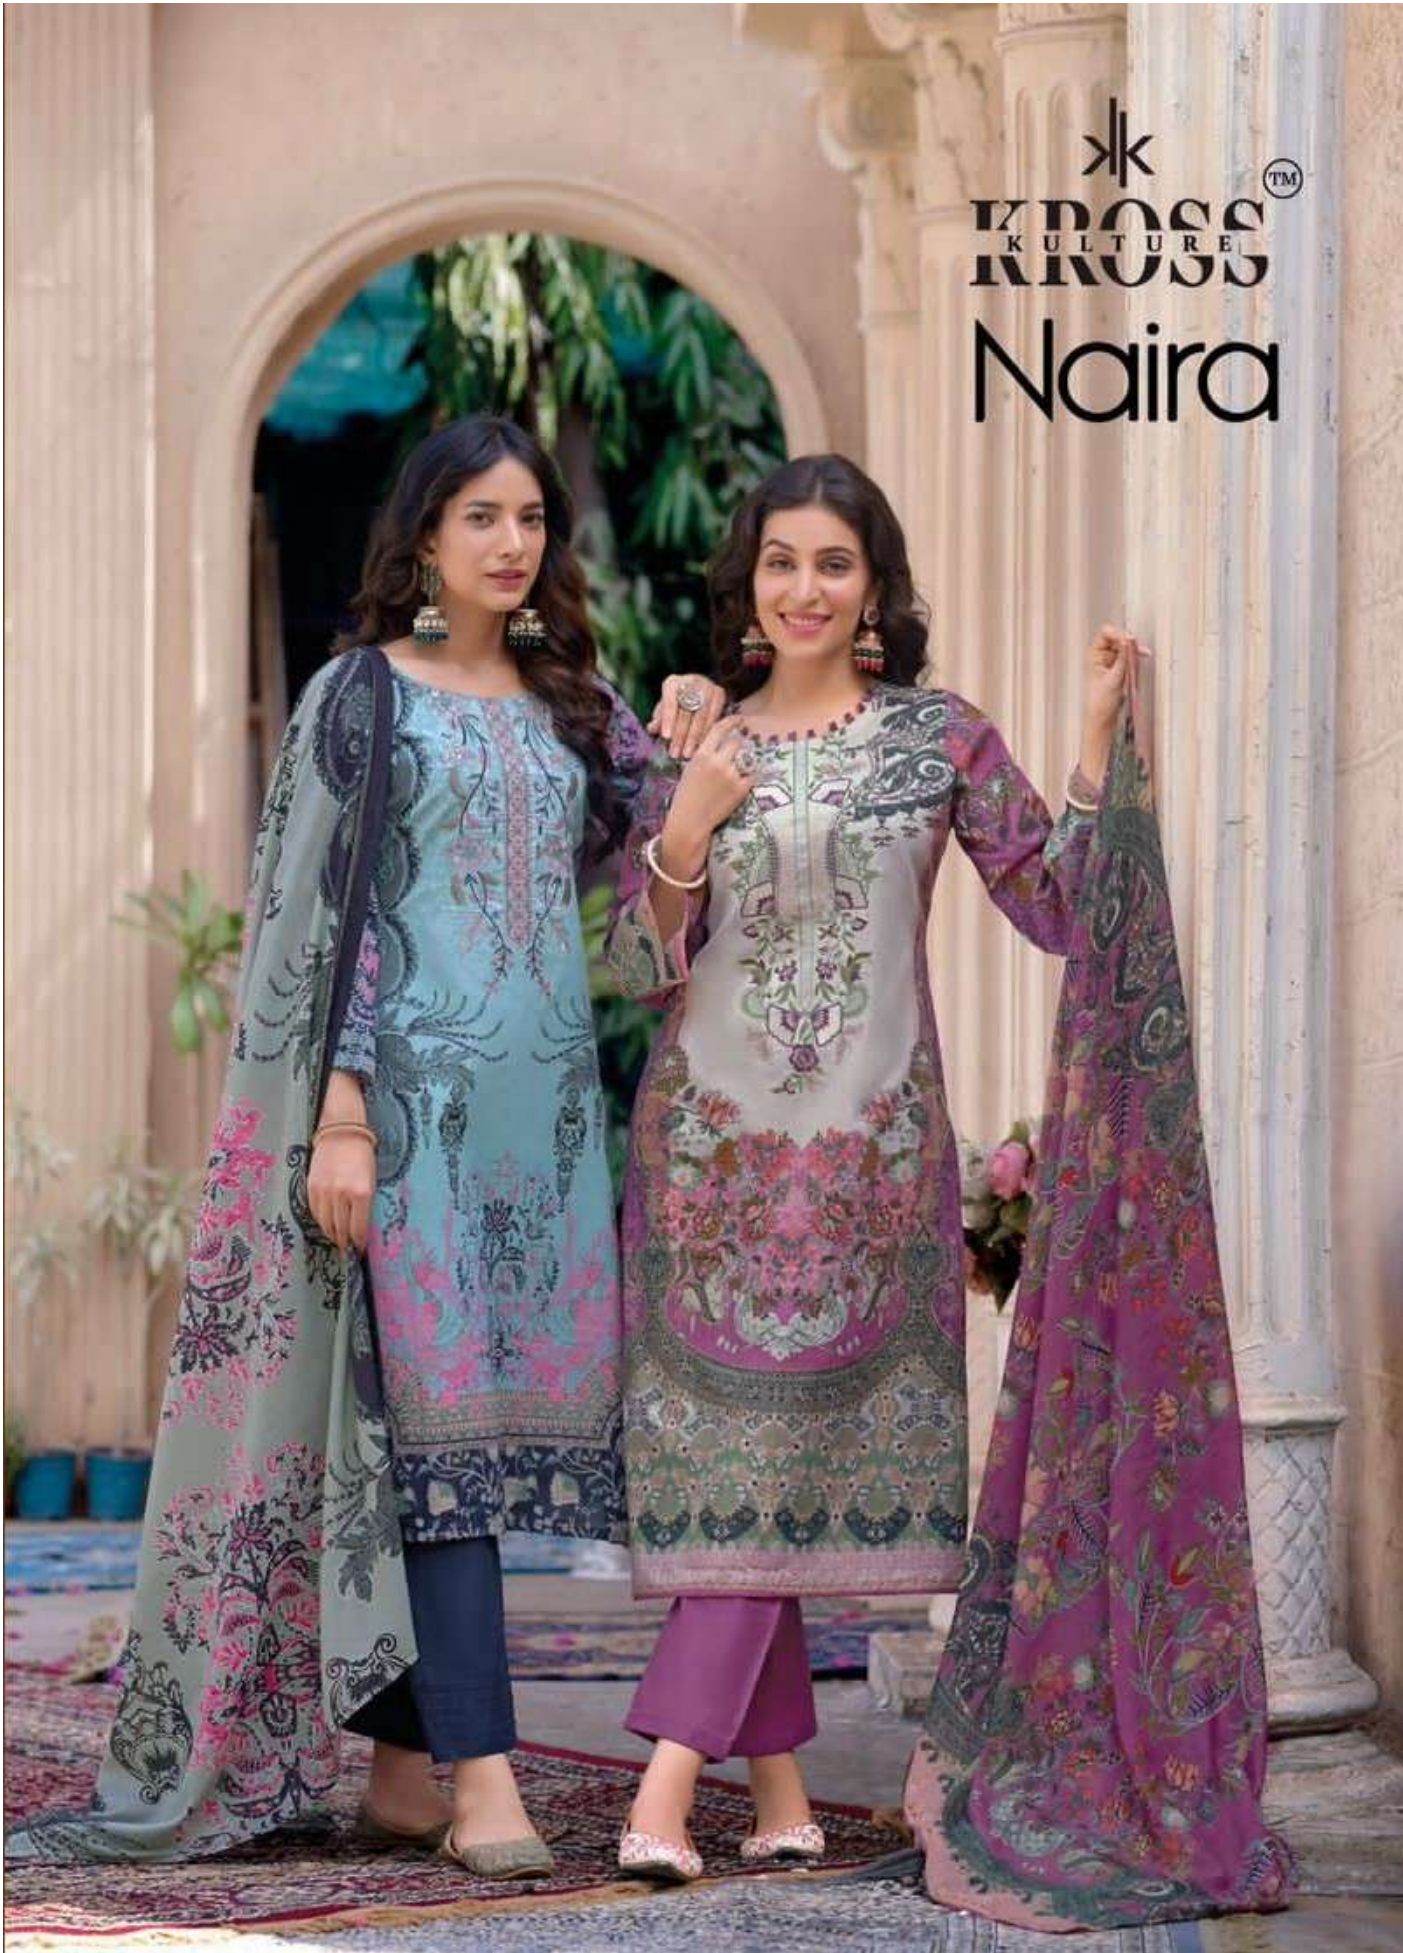

KROSSTM
KULTURE

Naira

KROSSTM
KULTURE
Naira

D.NO.1001

D.NO.1002

D.NO.1003

D.NO.1004

D.NO.1005

Nothing gives the luxury of pearls. Please keep that in mind

The logo for KROSS KULTURE features a stylized 'K' symbol above the brand name. 'KROSS' is written in a bold, sans-serif font, and 'KULTURE' is written in a smaller, all-caps font below it. A trademark symbol (TM) is located to the right of the word 'KULTURE'.