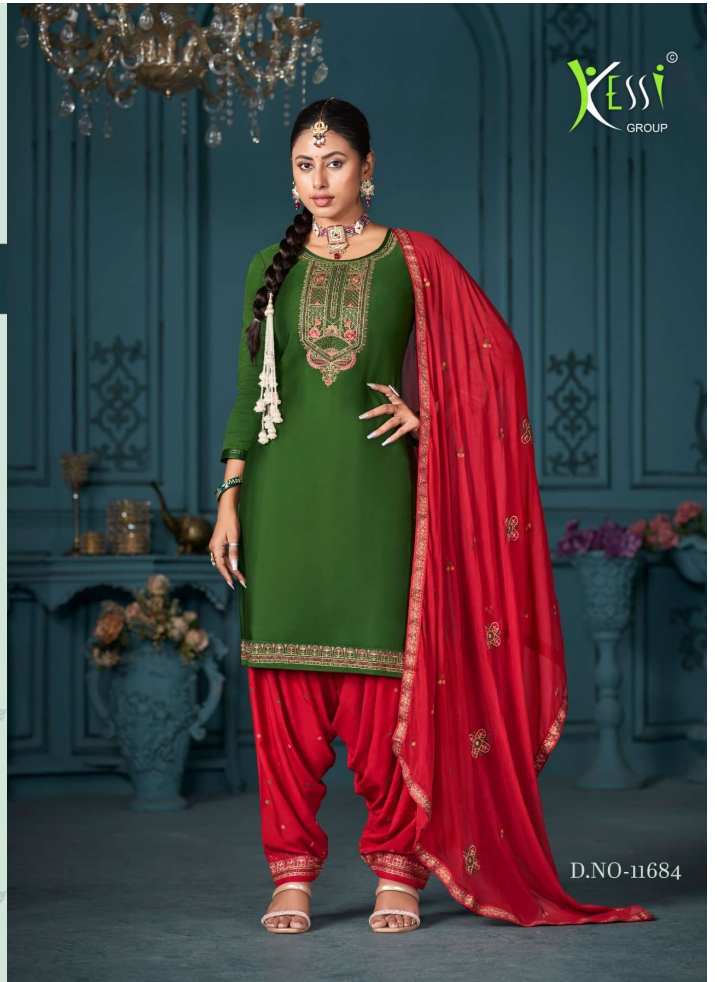

Xessi[®]
GROUP

D.NO-11681

D.NO-11682

D.NO-11683

D.NO-11684

D.NO-11685

D.NO-11686

- TOP - PURE JAM SILK COTTON WITH WORK
- BOTTOM - REYON WORK WITH EDITIONAL DIAMOND WORK
- DUPATTA - NAJNEEN WITH WORK
- DESIGNS - 06

CATALOGUE :- **PATIALA HOUSE** VOL-99

Feminine
SWEETY FEMININE

D.NO-11686

XESSI[®]
GROUP

XESSI[®]
GROUP

D.NO-11685

Cachaariq
ENCHANTING FASHION

Everything
HAS BEAUTY