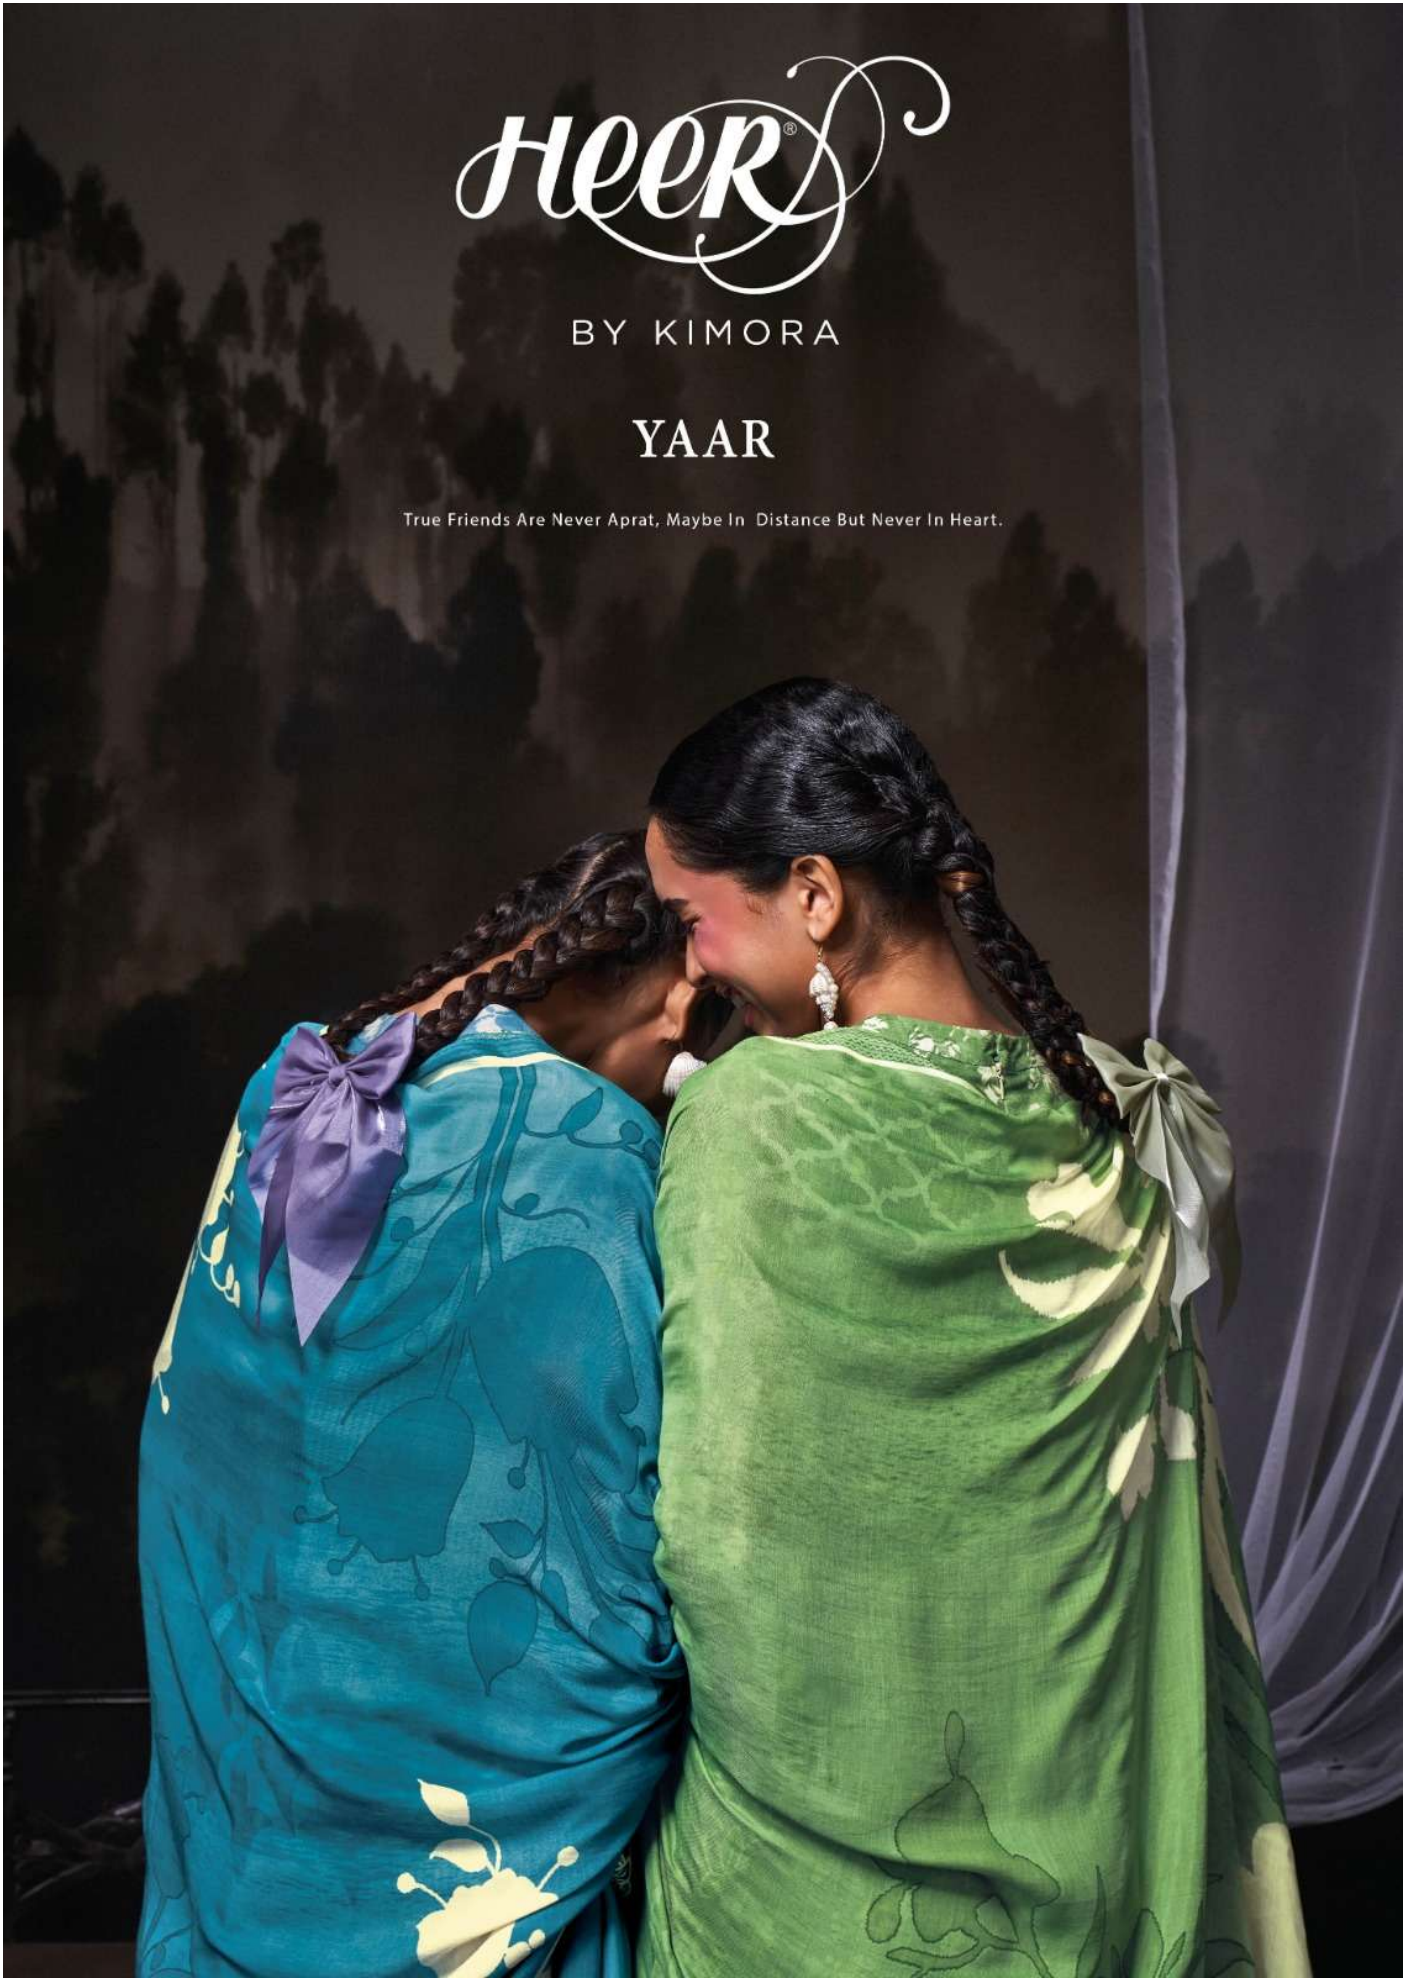

9365

9366

Heer

BY KIMORA

YAAR

True Friends Are Never Apart, Maybe In Distance But Never In Heart.

TOP

TOP PURE MUSLIN WITH DIGITAL PRINT AND DORI RESHAM EMBROIDERY ON CENTER PANEL, APPLIQUE BORDER ON HEMLINE AND SLEEVES

DUPATTA

PURE MUSLIN WITH DIGITAL PRINT AND CUTWORK DORI RESHAM EMBROIDERY BORDER

BOTTOM

PURE MUSLIN WITH CROCHET LACE

Heer®

BY KIMORA

YAAR

True Friends Are Never Apart, Maybe In Distance But Never In Heart.