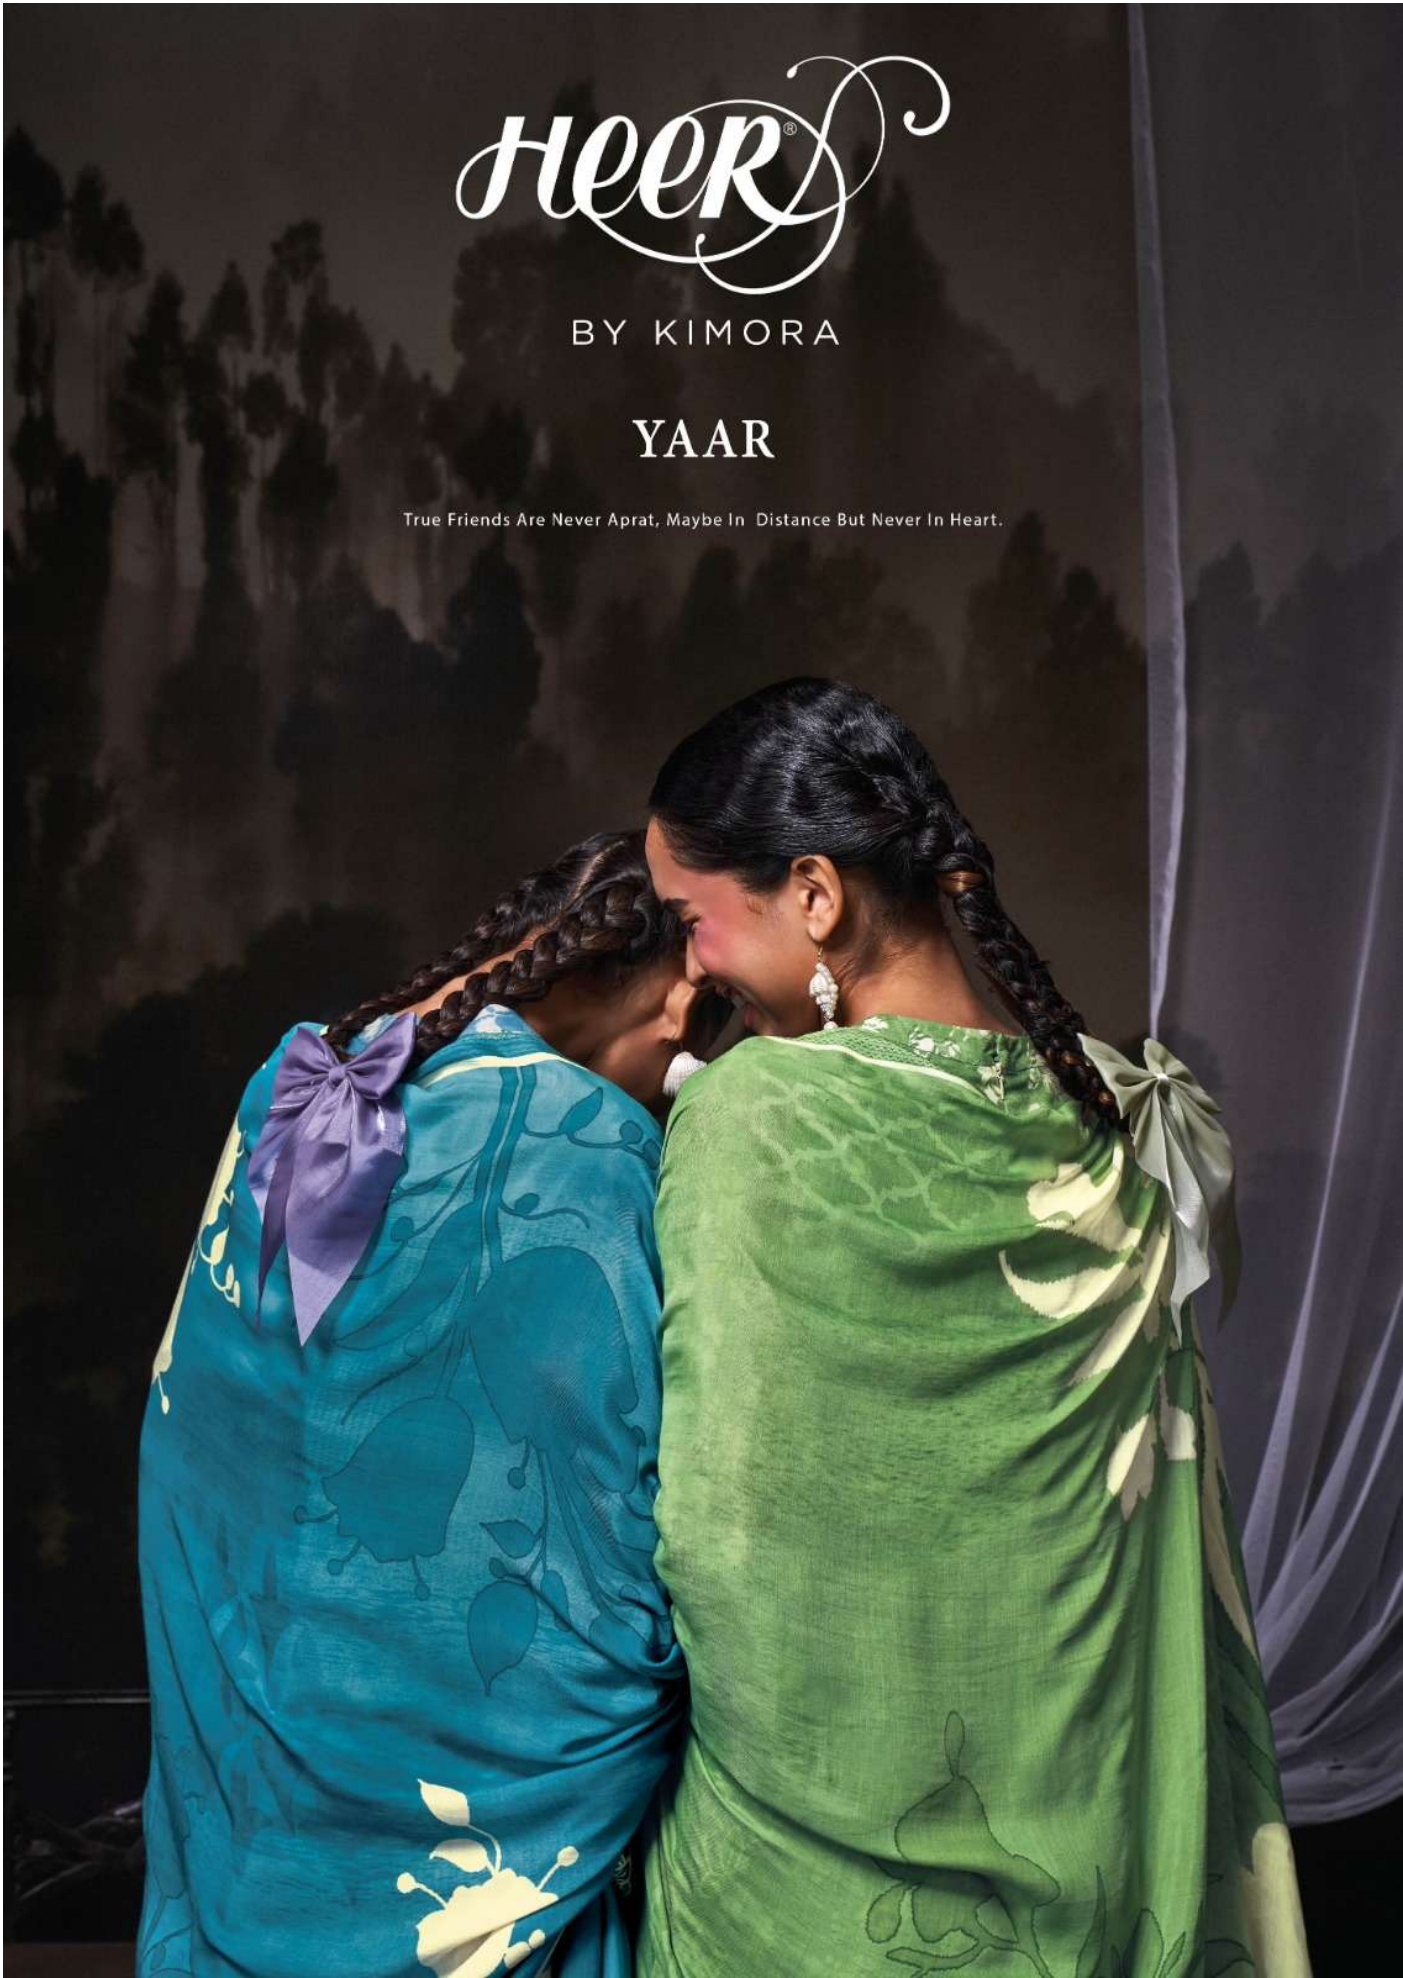

Heer®

BY KIMORA

YAAR

True Friends Are Never Apart, Maybe In Distance But Never In Heart.

9361

9362

9363

9364

9365

9366

Heer

BY KIMORA

YAAR

True Friends Are Never Apart, Maybe In Distance But Never In Heart.

TOP

TOP PURE MUSLIN WITH DIGITAL PRINT AND DORI RESHAM EMBROIDERY ON CENTER PANEL, APPLIQUE BORDER ON HEMLINE AND SLEEVES

DUPATTA

PURE MUSLIN WITH DIGITAL PRINT AND CUTWORK DORI RESHAM EMBROIDERY BORDER

BOTTOM

PURE MUSLIN WITH CROCHET LACE

Heer®

BY KIMORA

YAAR

True Friends Are Never Apart, Maybe In Distance But Never In Heart.