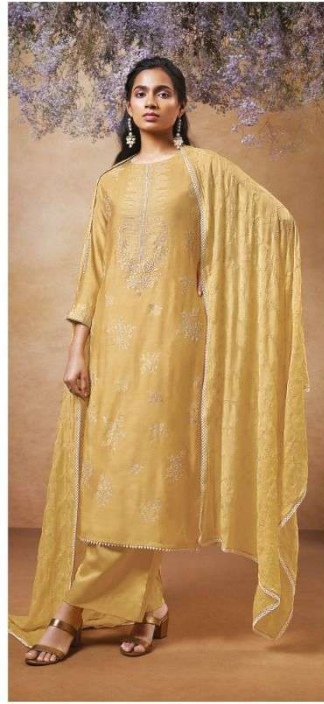

S2445-A

Ganga®
Brook
S2445

Ganga®

S2445-A

Ganga®

S2445-B

Ganga®

S2445-C

Ganga®

S2445-D

S2445-A

S2445-B

S2445-C

S2445-D

Ganga®
Brook
S2445- A/B/C/D

PRODUCT NAME	<i>BROOK</i>
D.NO.	S2445
DESCRIPTION	<p>TOP PREMIUM BEMBERG SILK SOLID WITH EMBROIDERY, HAND WORK, COTTON LACE AND EMBROIDERY LACE FOR SLEEVE</p> <p>BOTTOM PREMIUM COTTON SOLID COLOUR</p> <p>DUPATTA PREMIUM VISCOSE SILK EMBROIDERY AND FOUR SIDE LACE</p>
HSN CODE	540834
WHOLESALE PRICE	2110/- EACH+GST(EXTRA)