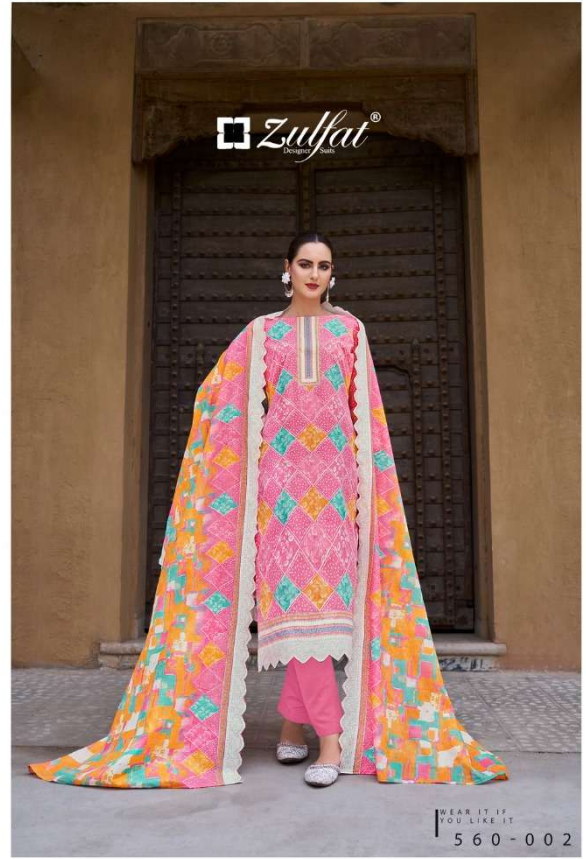

Zulfat[®]
Designer Suits

ZOHRA

VOL-03

Zulfat
DESIGNER SUIT
ZOHRA
VOL-03

HERE ARE SOME OF THE GREATEST INSPIRING QUOTES AND SAYINGS ABOUT CONFIDENCE, SIMPLICITY, AND STYLE TO SHARE ON WORLD FASHION DAY.

SENSIBILITY COLOR EXCELLENT DESIGNS.
560-001

Zulfat
DESIGNER SAREES

E T E R N A L

FASHION IS THE ARMOR TO SURVIVE
THE REALITY OF EVERYDAY LIFE.
560-007

Zulfat®
Designer Suits

FEARLESS

PERFECT COMBINATION OF SENSE SENSIBILITY.
560 - 008

Zulfat®
Designer Suits
ZOHRA
VOL-03