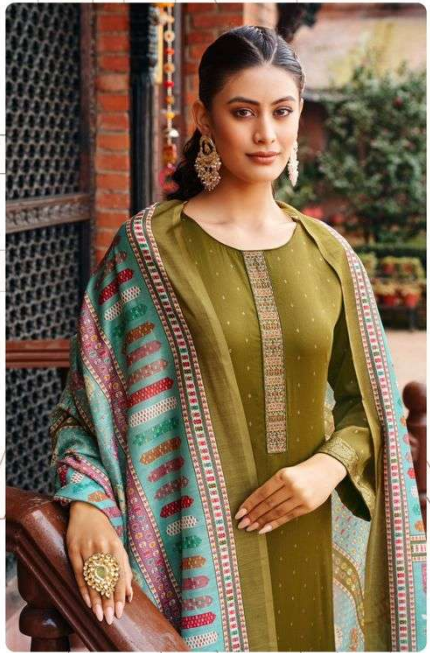

Karachi®
PRINTS

FITTOOR

-2201-

-2202-

-2203-

-2204-

-2205-

-2206-

The best part of beauty dress is that which no picture can express.
-2204-

Karachi®
PARIS

Beauty is power, dress a smile to its sword.

-2203-

-2202-

Never lose an opportunity of being employed. Asquith, for Henry & Carter, London.

Karachi®
PRINTS

IN
G
F
AN
AN

Since love grows within you, so does beauty grow. For love is the beauty of the soul.
-2201-

Karachi
PRINTS

Beauty is power; a smile is its sword.
-2203-

Karachi®
PREMIUM

*Since love grows within you, so does beauty grow.
For love is the beauty of the soul.*

{D. NO 2201}

FABRIC DETAILS

~TOP~

PURE JAM SATIN GOLD PRINTED
WITH ELEGANT EMBROIDERY

~BOTTOM~

HEAVY RAYON DYED

~DUPATTA~

MUSLIN DIGITALY PRINTED