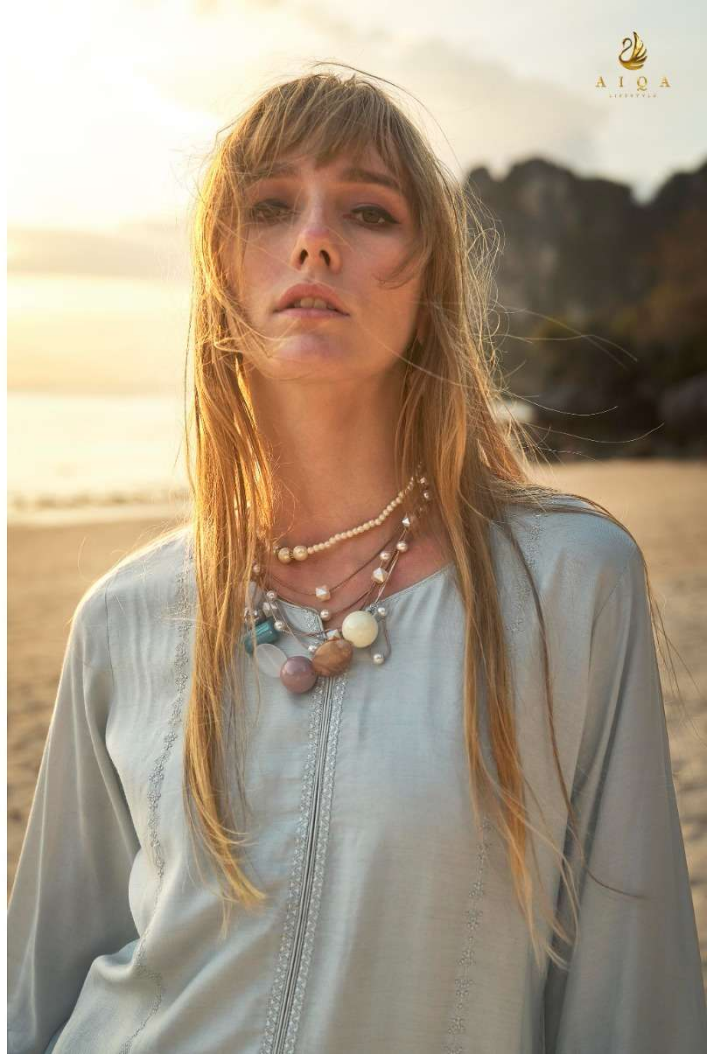

  
AIQA  
LIFESTYLE

*The Palette*  
OF PANACHE

P A N A C H E

  
AIQA  
LIFESTYLE

  
AIQA  
LIFESTYLE

*Beyond the golden dimensions of Egyptian, she blends in this era, even though rooted in HER ATTIRE IS THE COLOUR OF sand, an alloy of culture and world history. Every step she takes is a story, whispered from bystander to bystander about a lady, a lady.*