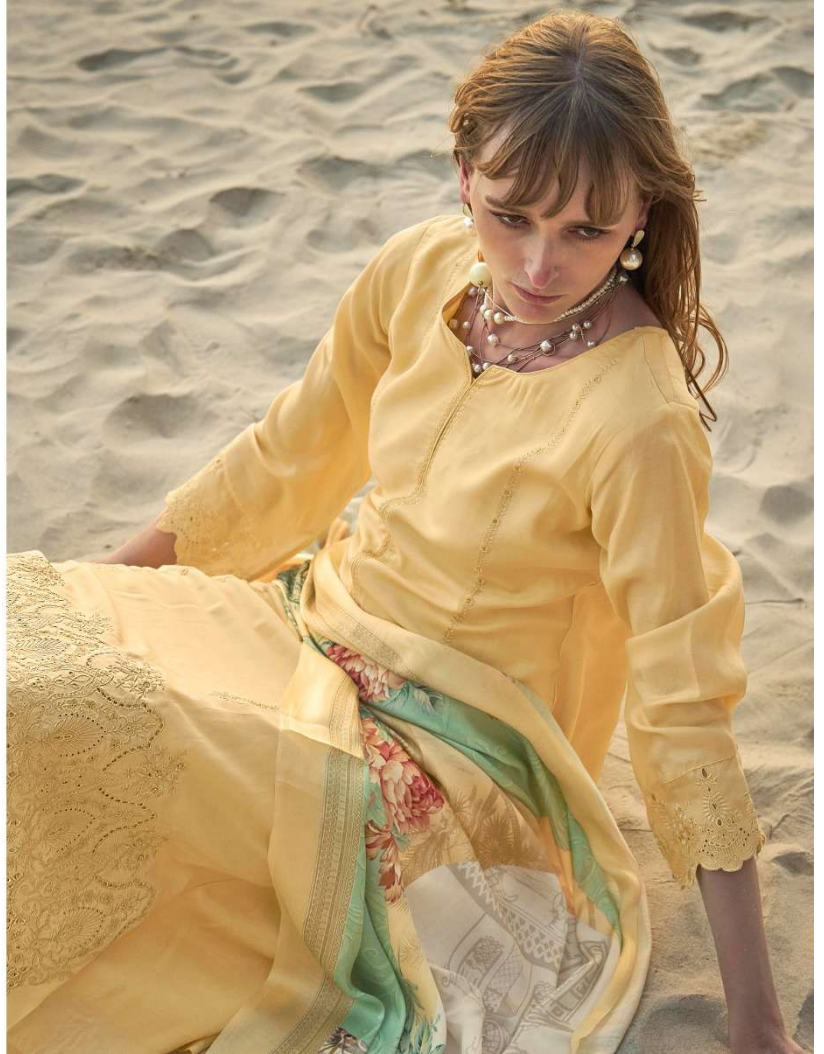

A I Q A
LONDON