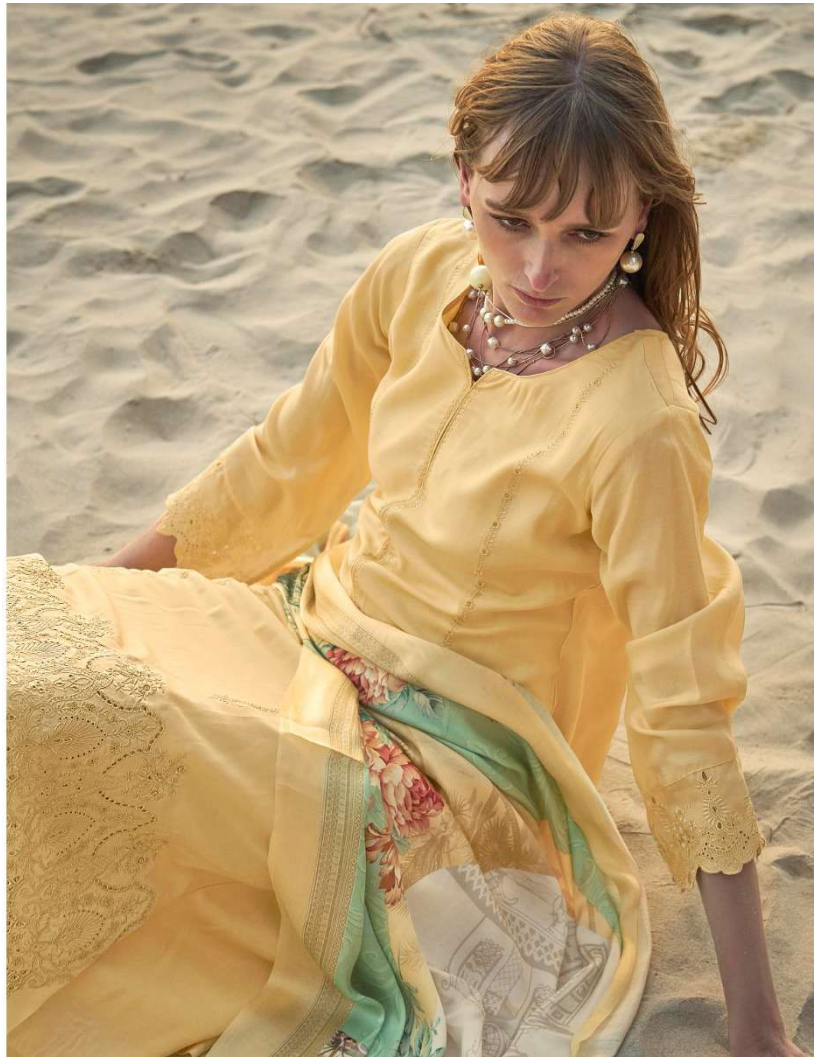

A I Q A
LIPSONOVA