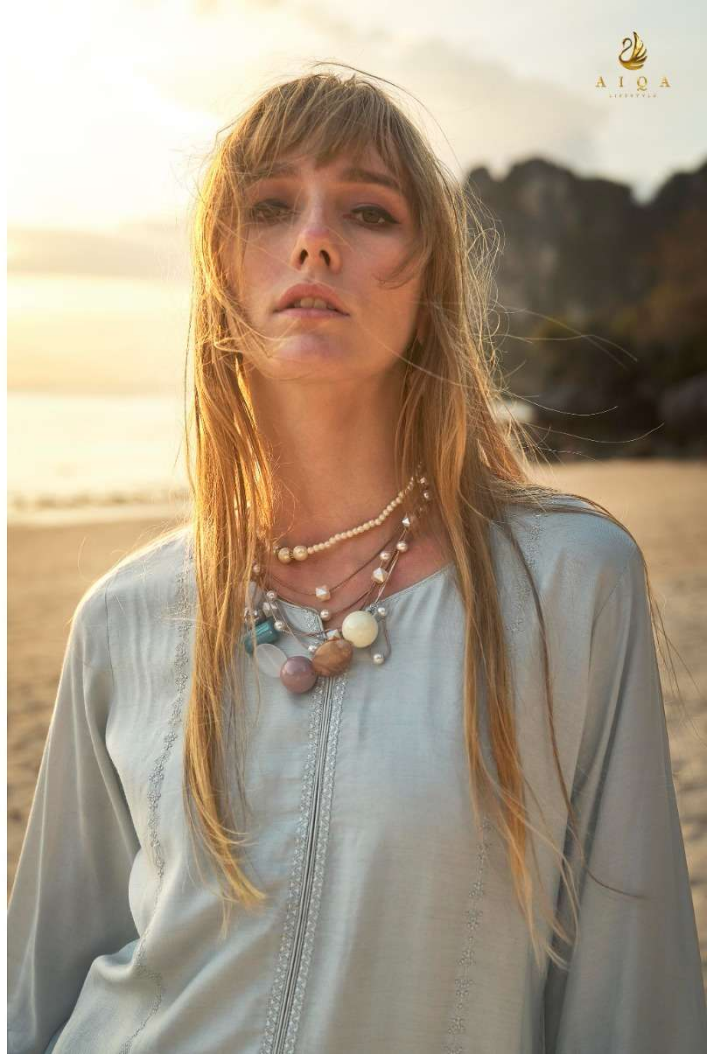

ALFINA

the Blue
BETWEEN
SKY *and*
WATER

ABULHAWA'S VISION IS PRECISE,
COURAGEOUS AND DAZZLING'

'ABULHAWA'S WRITING
SHINES'
INDEPENDENT

B L O O M S B U R Y C I R C U S

C O V E R G I R L

HE COMES CLOD IN
THE FABRICS OF THE
ULTIMATE FINESE
AND SEDUCES THE
SENSIBILITIES OF THE
ARTIST THE SCULPTOR,
THE POET, THE MUSIC-
IAN: AND INSPIRES
CREATIVITY LIKE
NEVER BEFORE. WHO'S
THE FORCE THAT
GIVES BIRTH TO MAS-
TROPICES THE
MODERN DAY MUSE.

AIQA
LIFESTYLE

The Palette
OF PANACHE

P A N A C H E

AIQA
LIFESTYLE

AIQA
LIFESTYLE

Beyond the golden shimmerance of Egyptian, she blends in this era, even though rooted to HER ATTIRE IS THE COLOUR OF sand, an alloy of culture and world history. Every step she takes is a story, whispered from bystander to bystander about a lady, a lady.