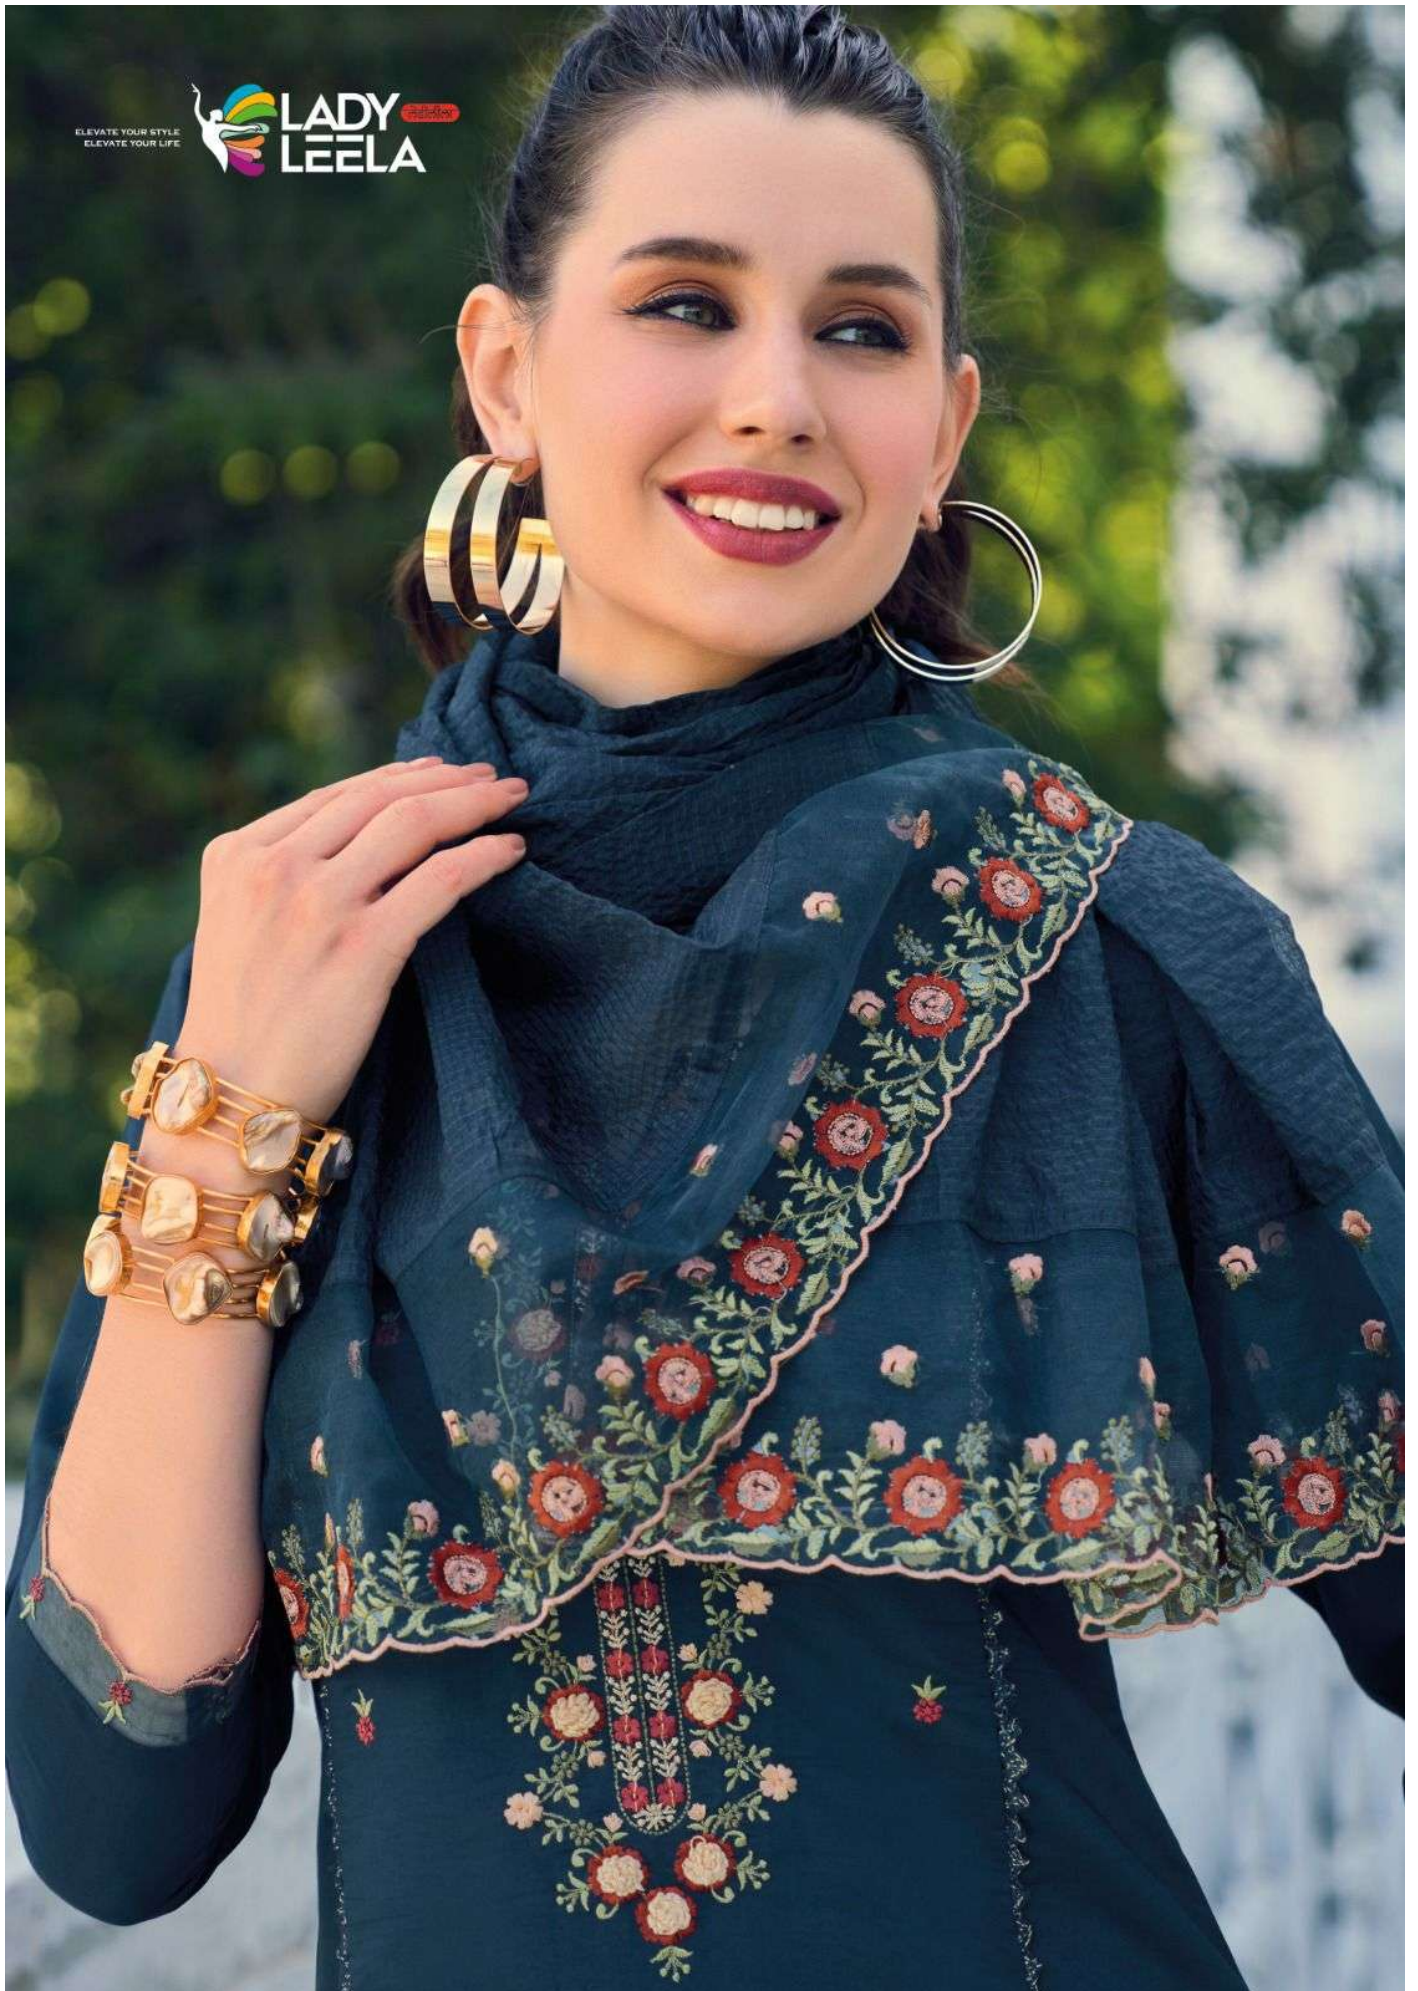

ELEVATE YOUR STYLE
ELEVATE YOUR LIFE

LADY LEELA