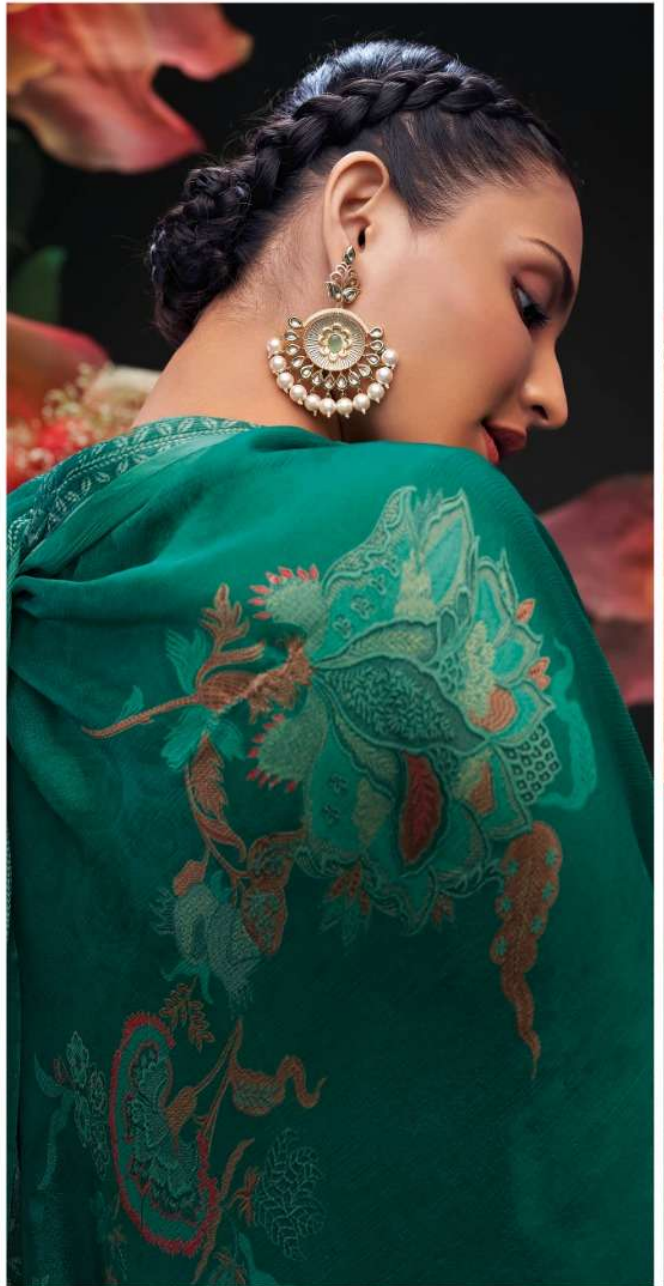

Reyna®

1093