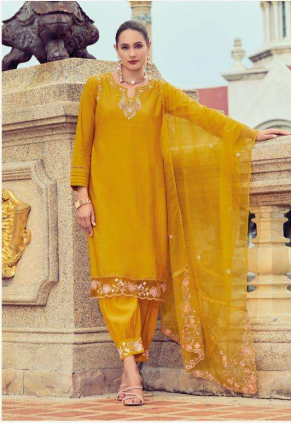

1343

ELEVATE YOUR STYLE
EMPOWER YOUR LIFE
**LADY
LEELA**

AFSANA
AFGANI COLLECTION