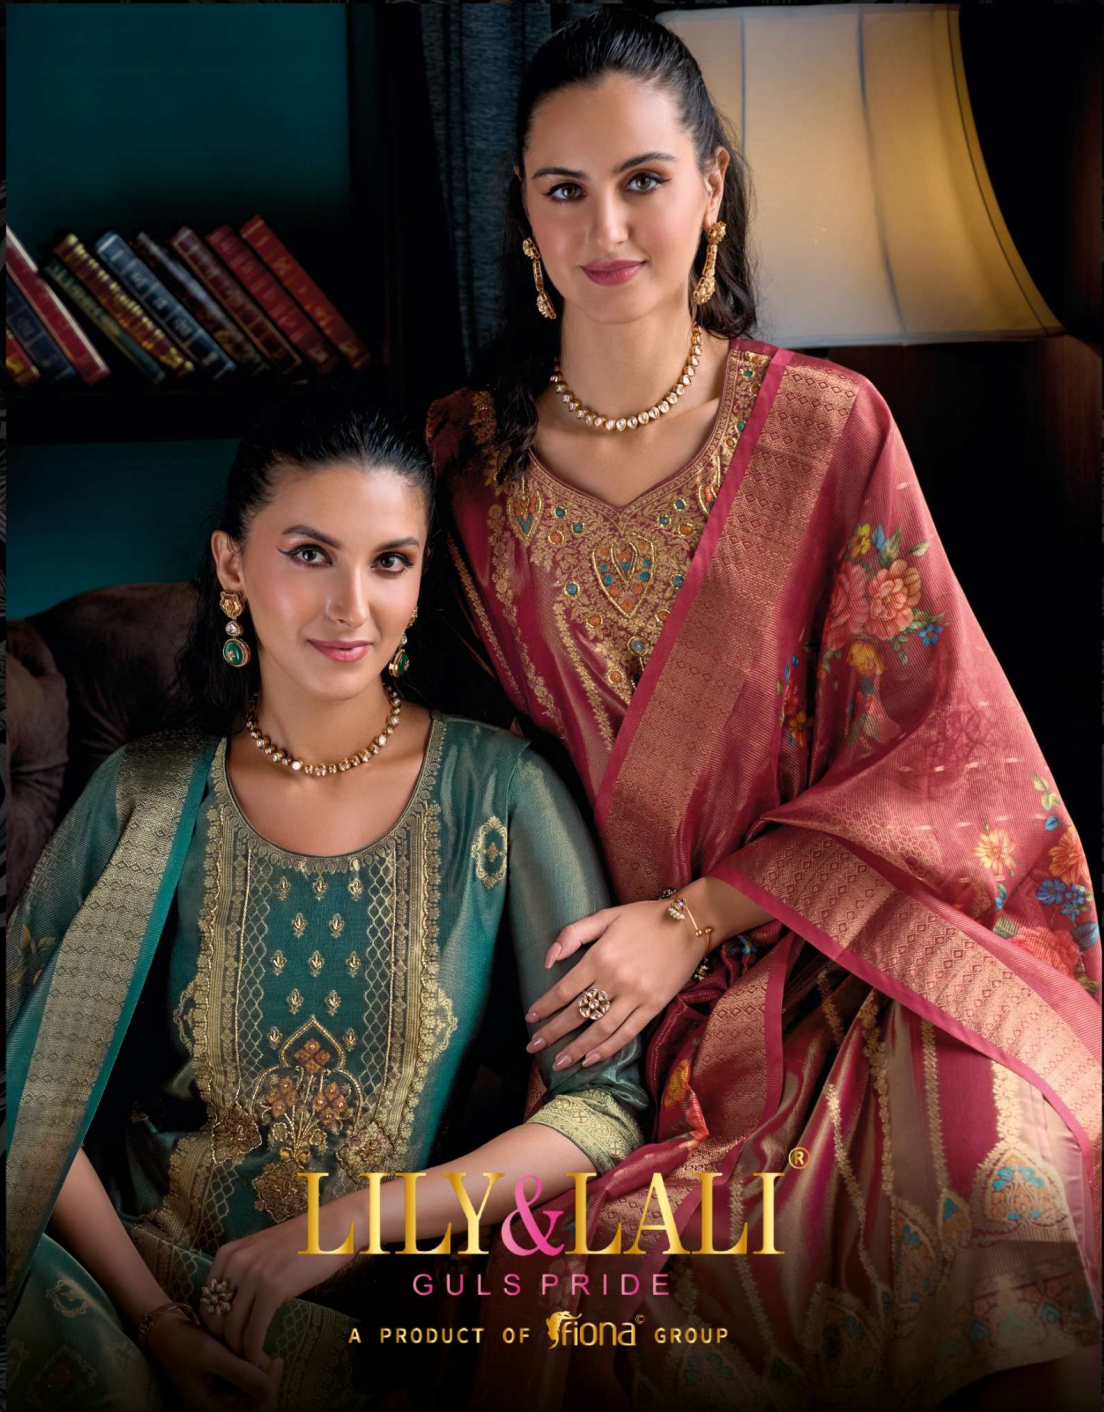

LILY & LALI®

GULSPRIDE

A PRODUCT OF Fiona® GROUP