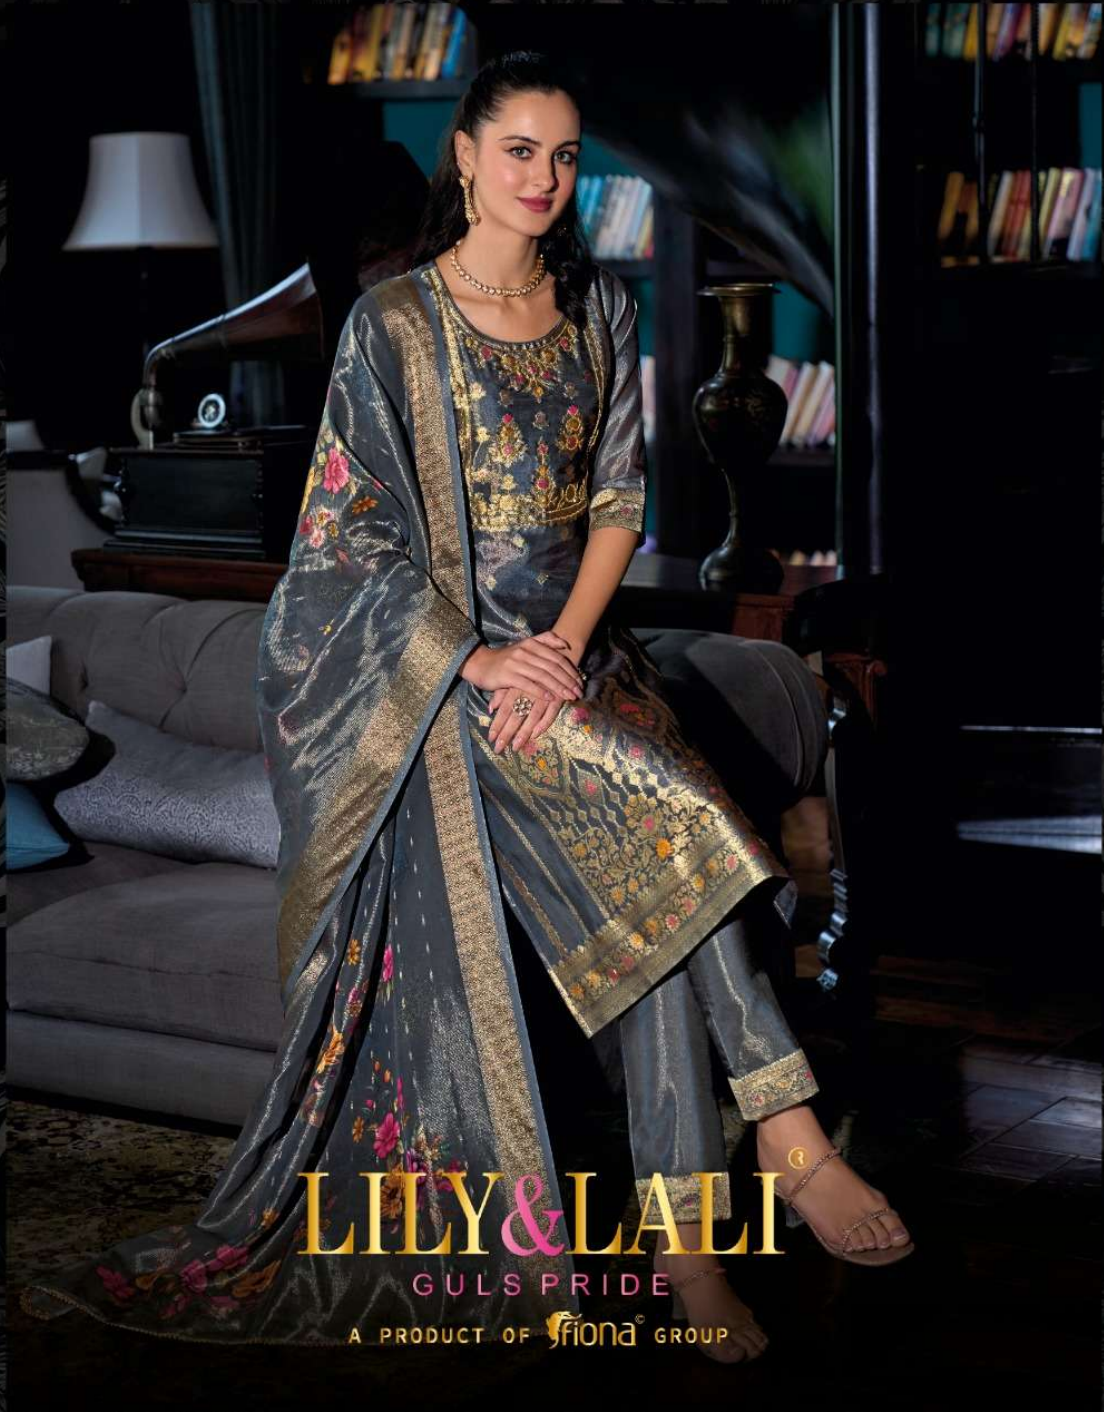

LILY & LALI

GULS PRIDE

A PRODUCT OF Fiona GROUP