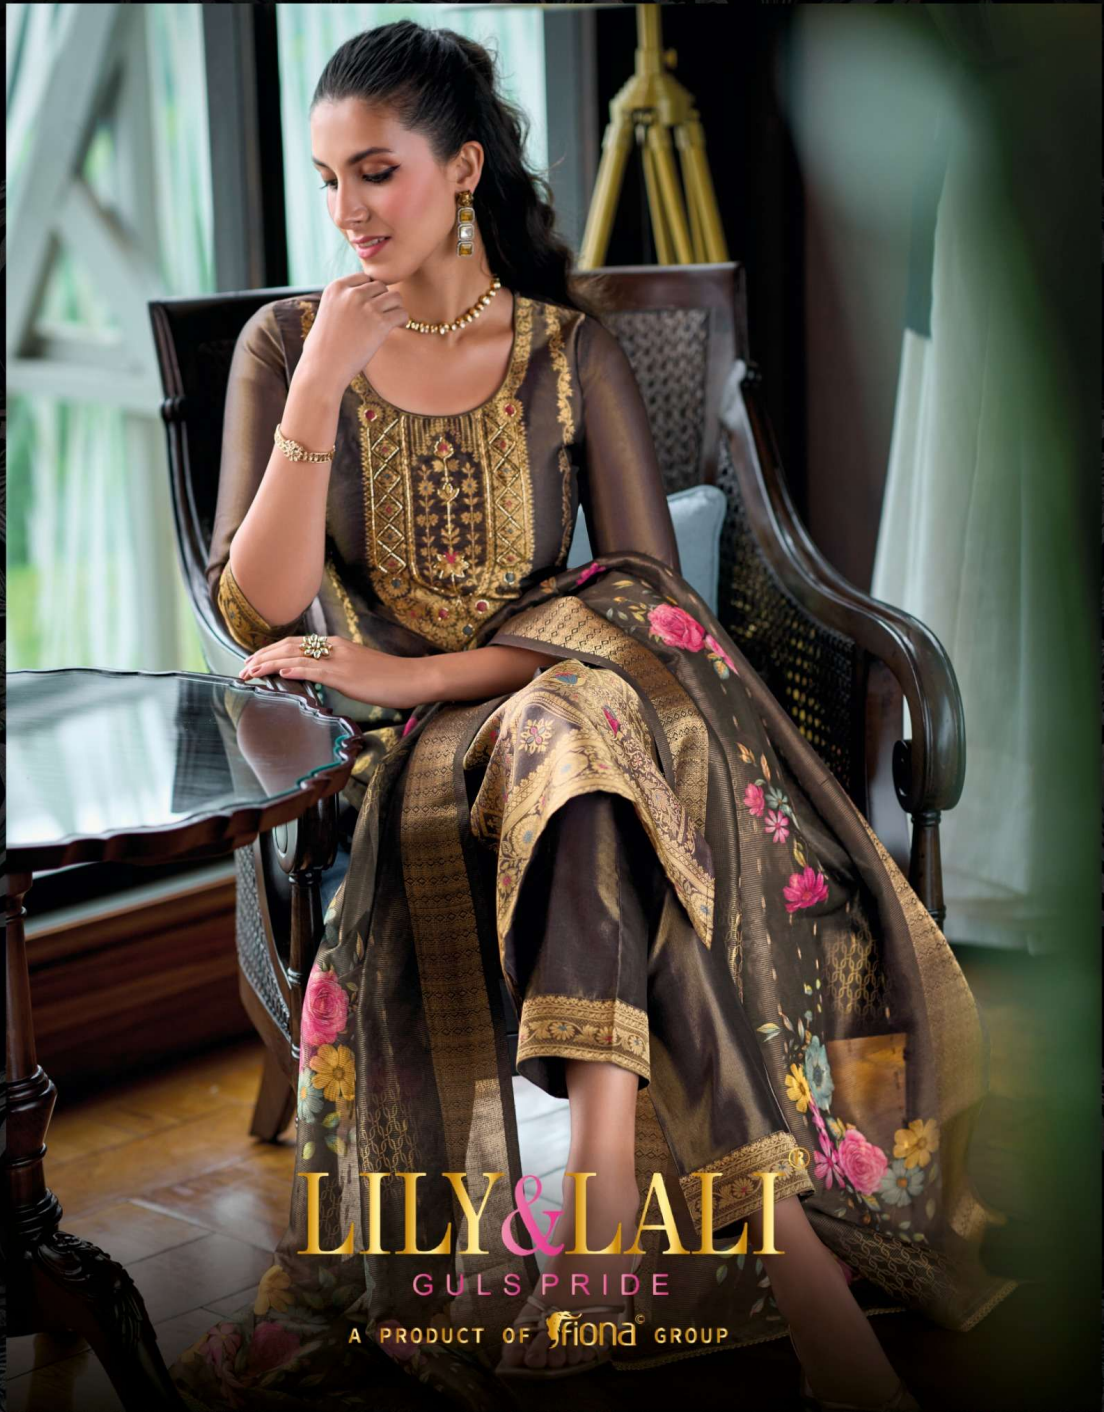

LILY & LALI

GULSPRIDE

A PRODUCT OF *Sfiona* GROUP