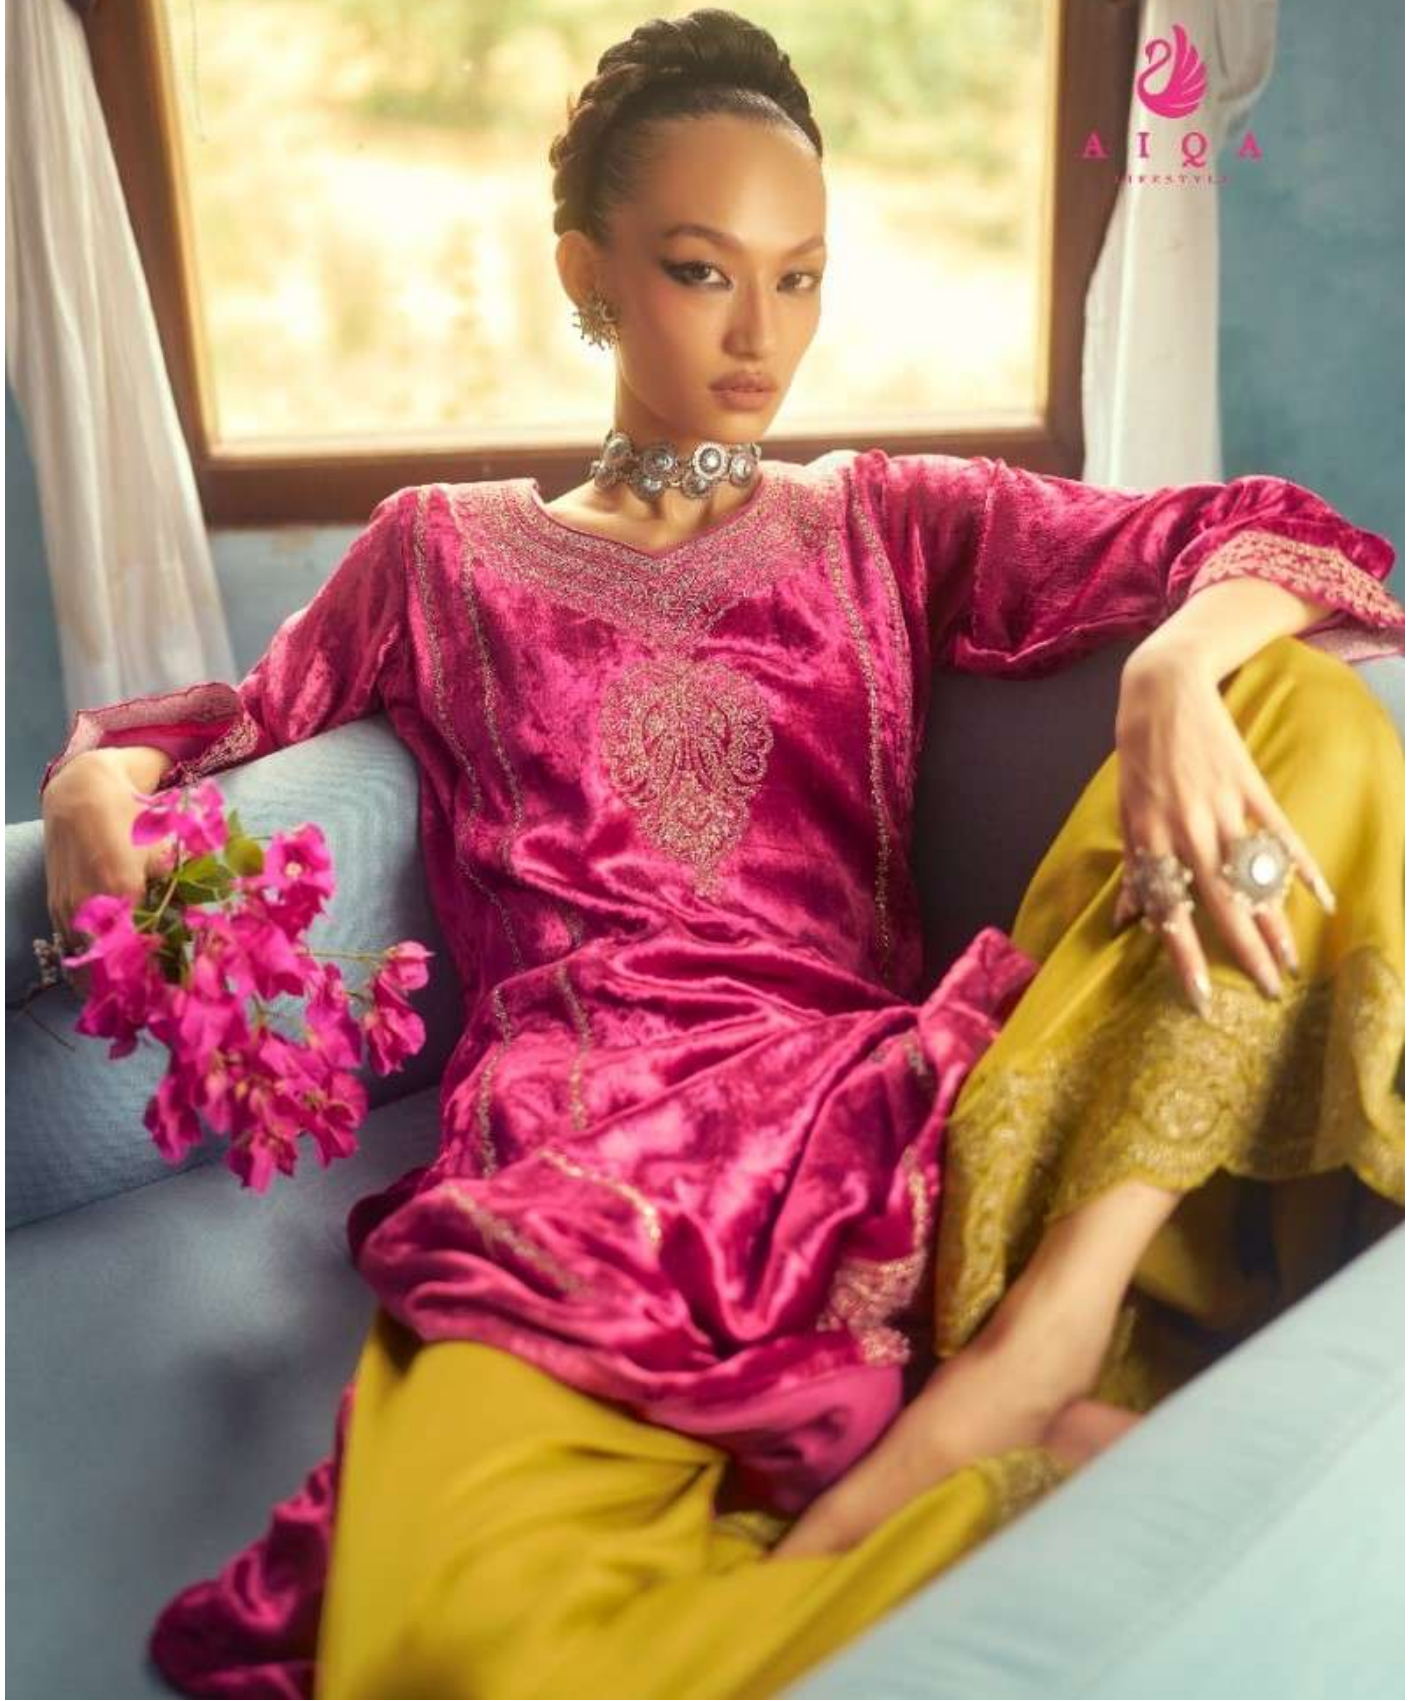

SHAHEN SHAH

The Life Of Aurangzeb

AIQA
LIFESTYLE

A-1106

A-1107

A-1110

A-1111

A-1108

It shows the world who we are and who we'd like to be

A I Q A
LIFESTYLE

A-1109 

She wears a crown built from her spine of inner strength and modesty
with sparkling jewels to represent her each and every quality.