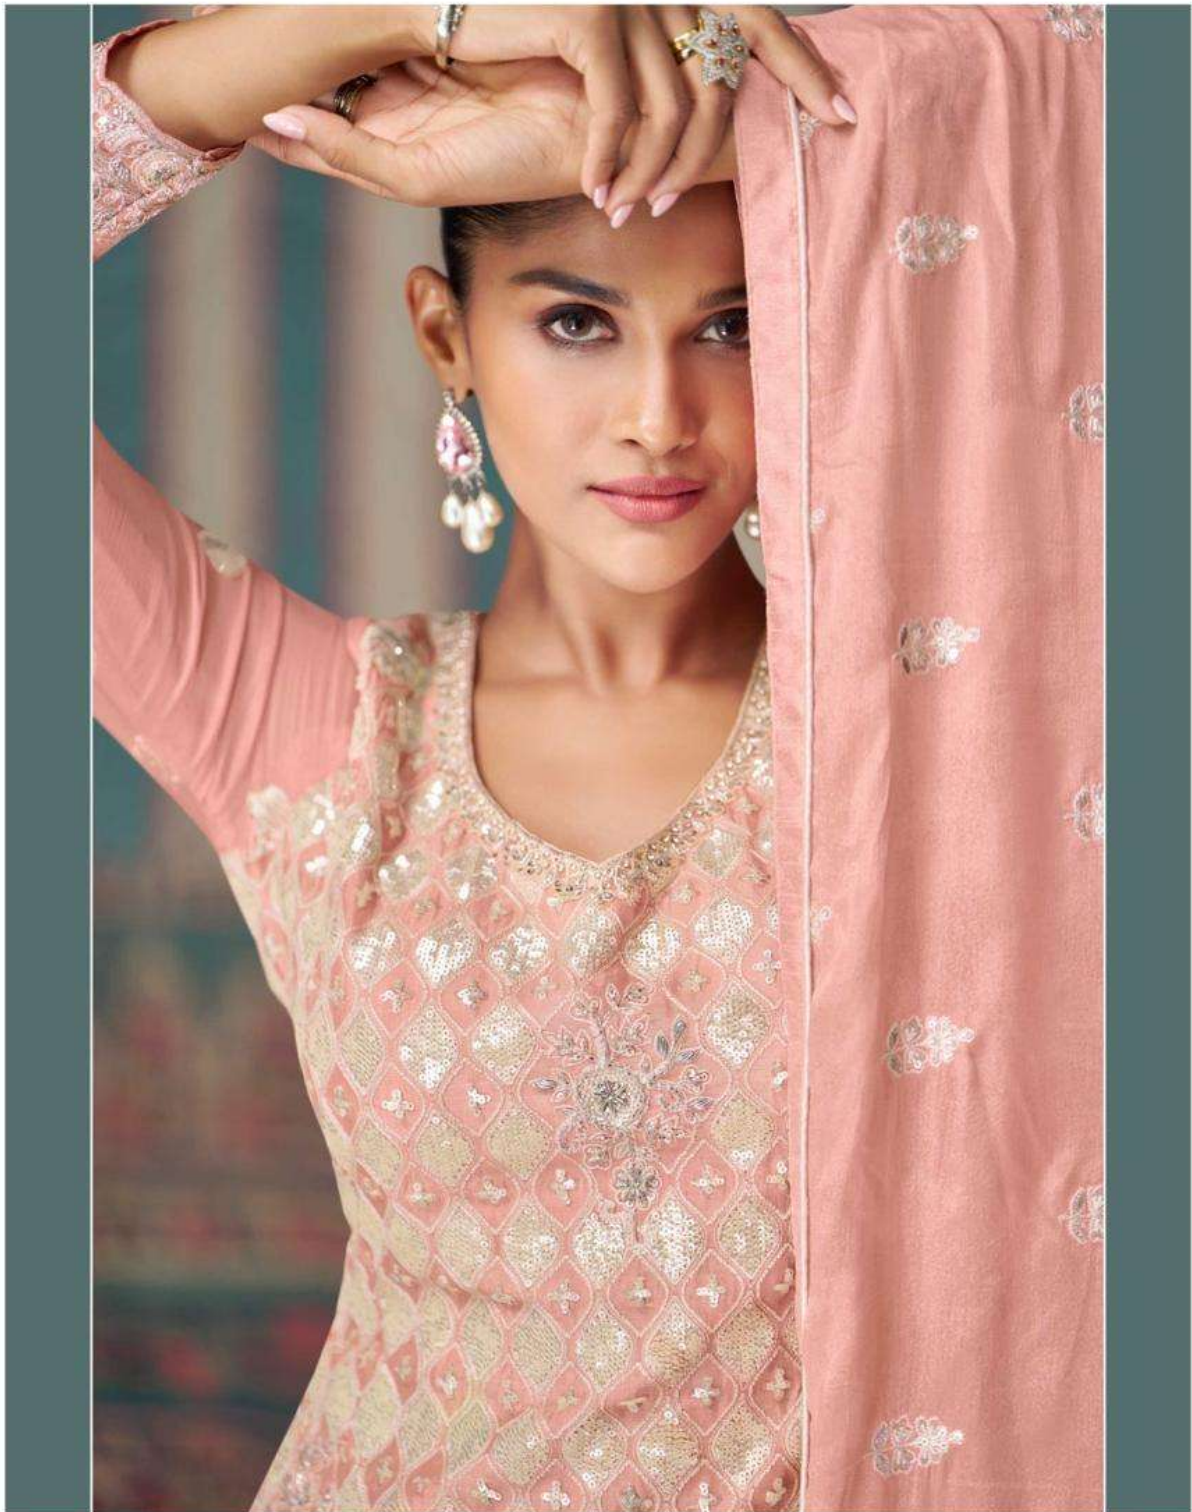

SHAGUN

SAYURI[®]
Designer

D NO-5617

D NO-5618

D NO-5619

SAYURI®
Designer

SHAGUN

SHAGUN

SAYURI[®]
Designer

www.sayuridesigner.com

SHAGUN

Super feminine cuts, clean aesthetics and intricate detailing makes this collection of traditional lehengas inspiring and sumptuous.

SAYURI[®]
Designer

D NO-5617