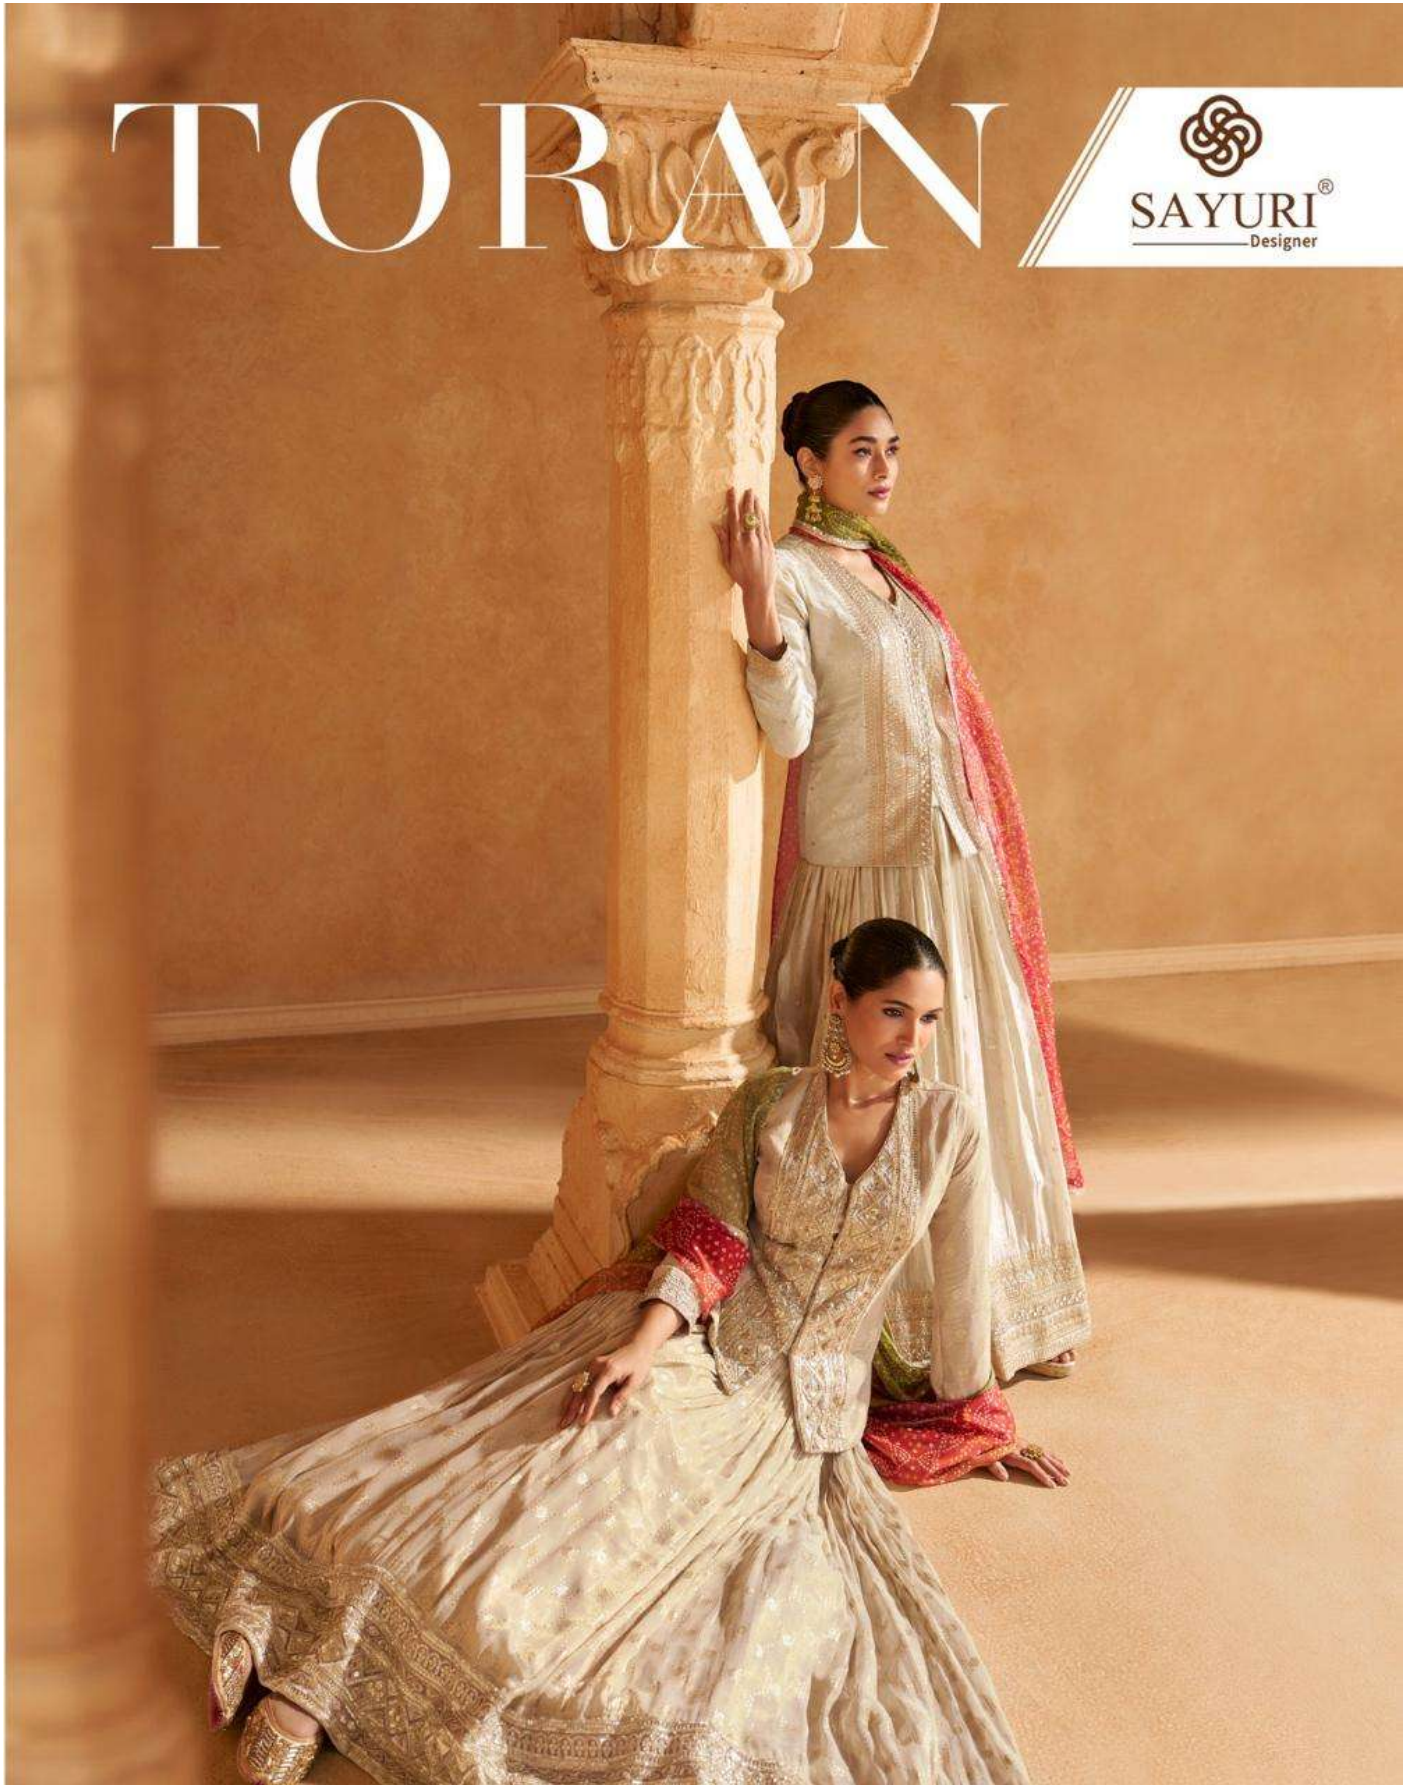

TORAN

SAYURI®
Designer