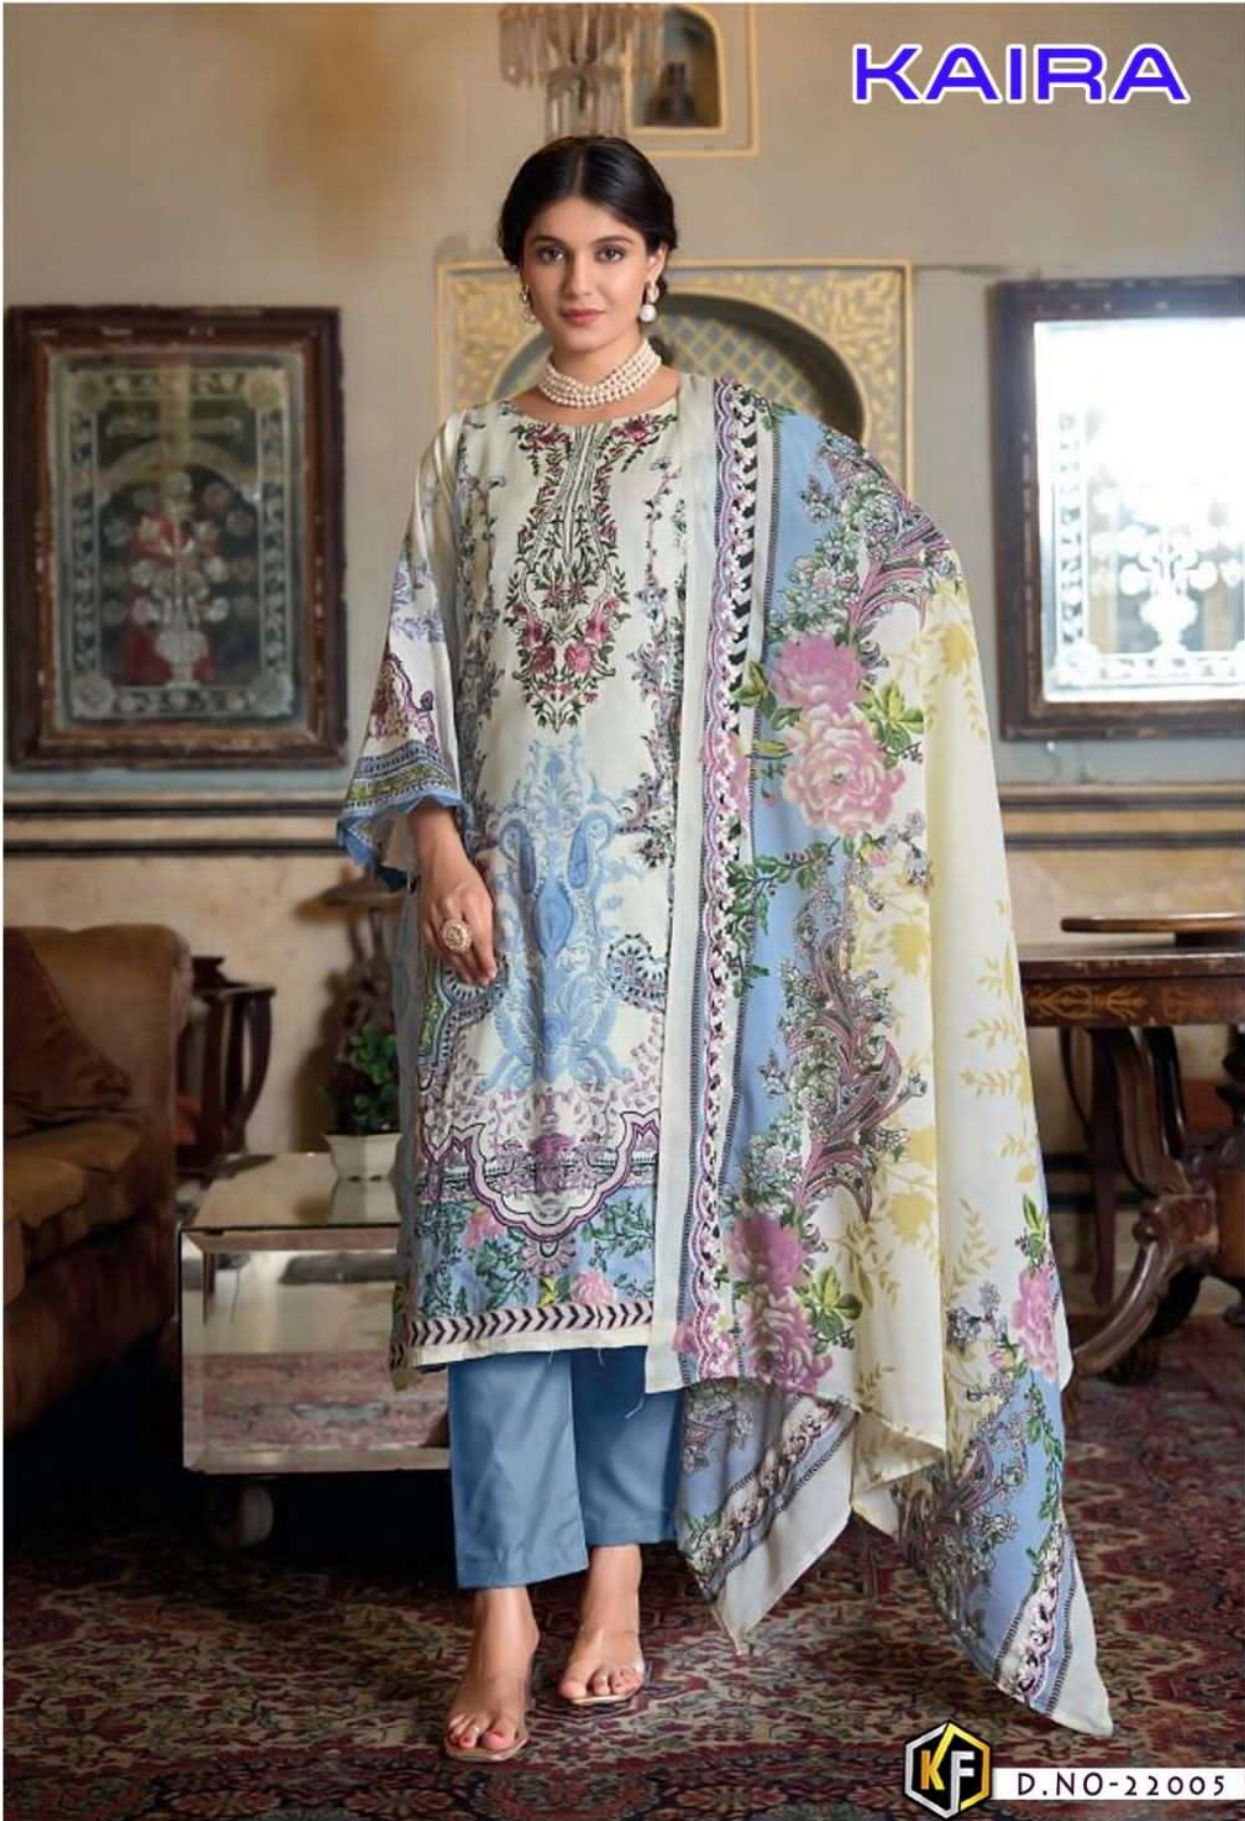

KAIRA

KF D.NO-22005