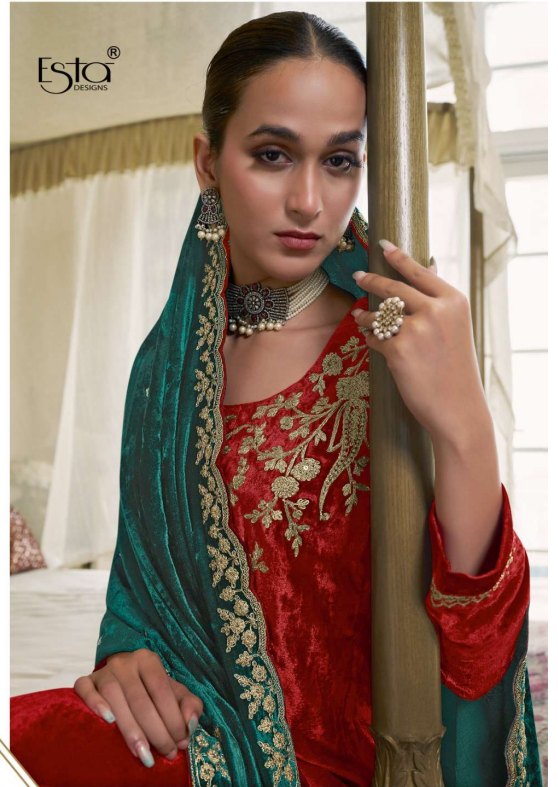

Iconic Style #101