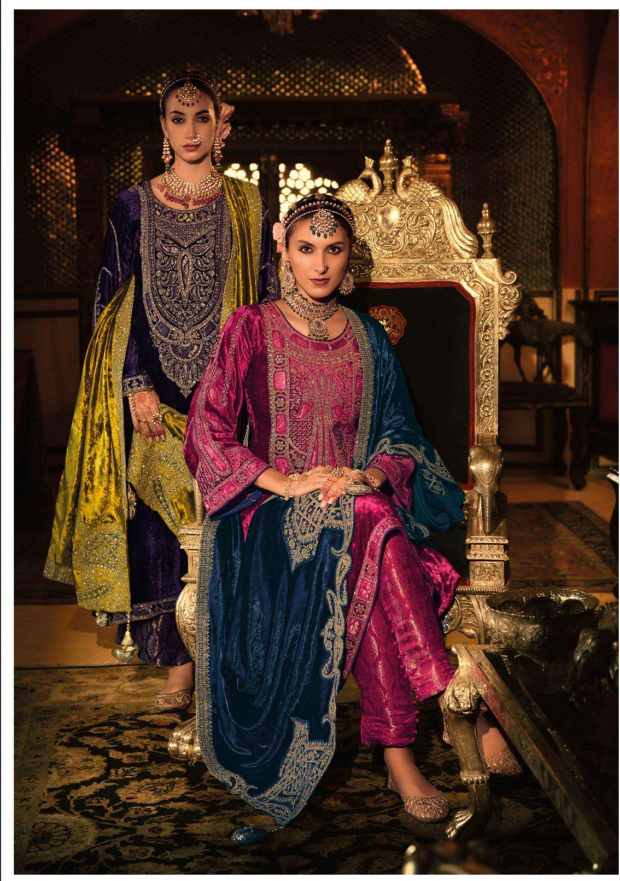

1203

1204

KUCHU KHAAS

The ultimate Series 12

TOP

PURE VISCOSE VELVET NACK & SLIVE EMBROIDERY
WORK WITH JACQUARD PACH

DUPATTA

PURE VISCOSE VELVET PALU DESINER
EMBROIDERY WORK

BOTTOM

PURE JAMAVAR SILKY JACQUARD

DESIGN : 6

RATE : 3895/-

TOTAL : 23370+GST