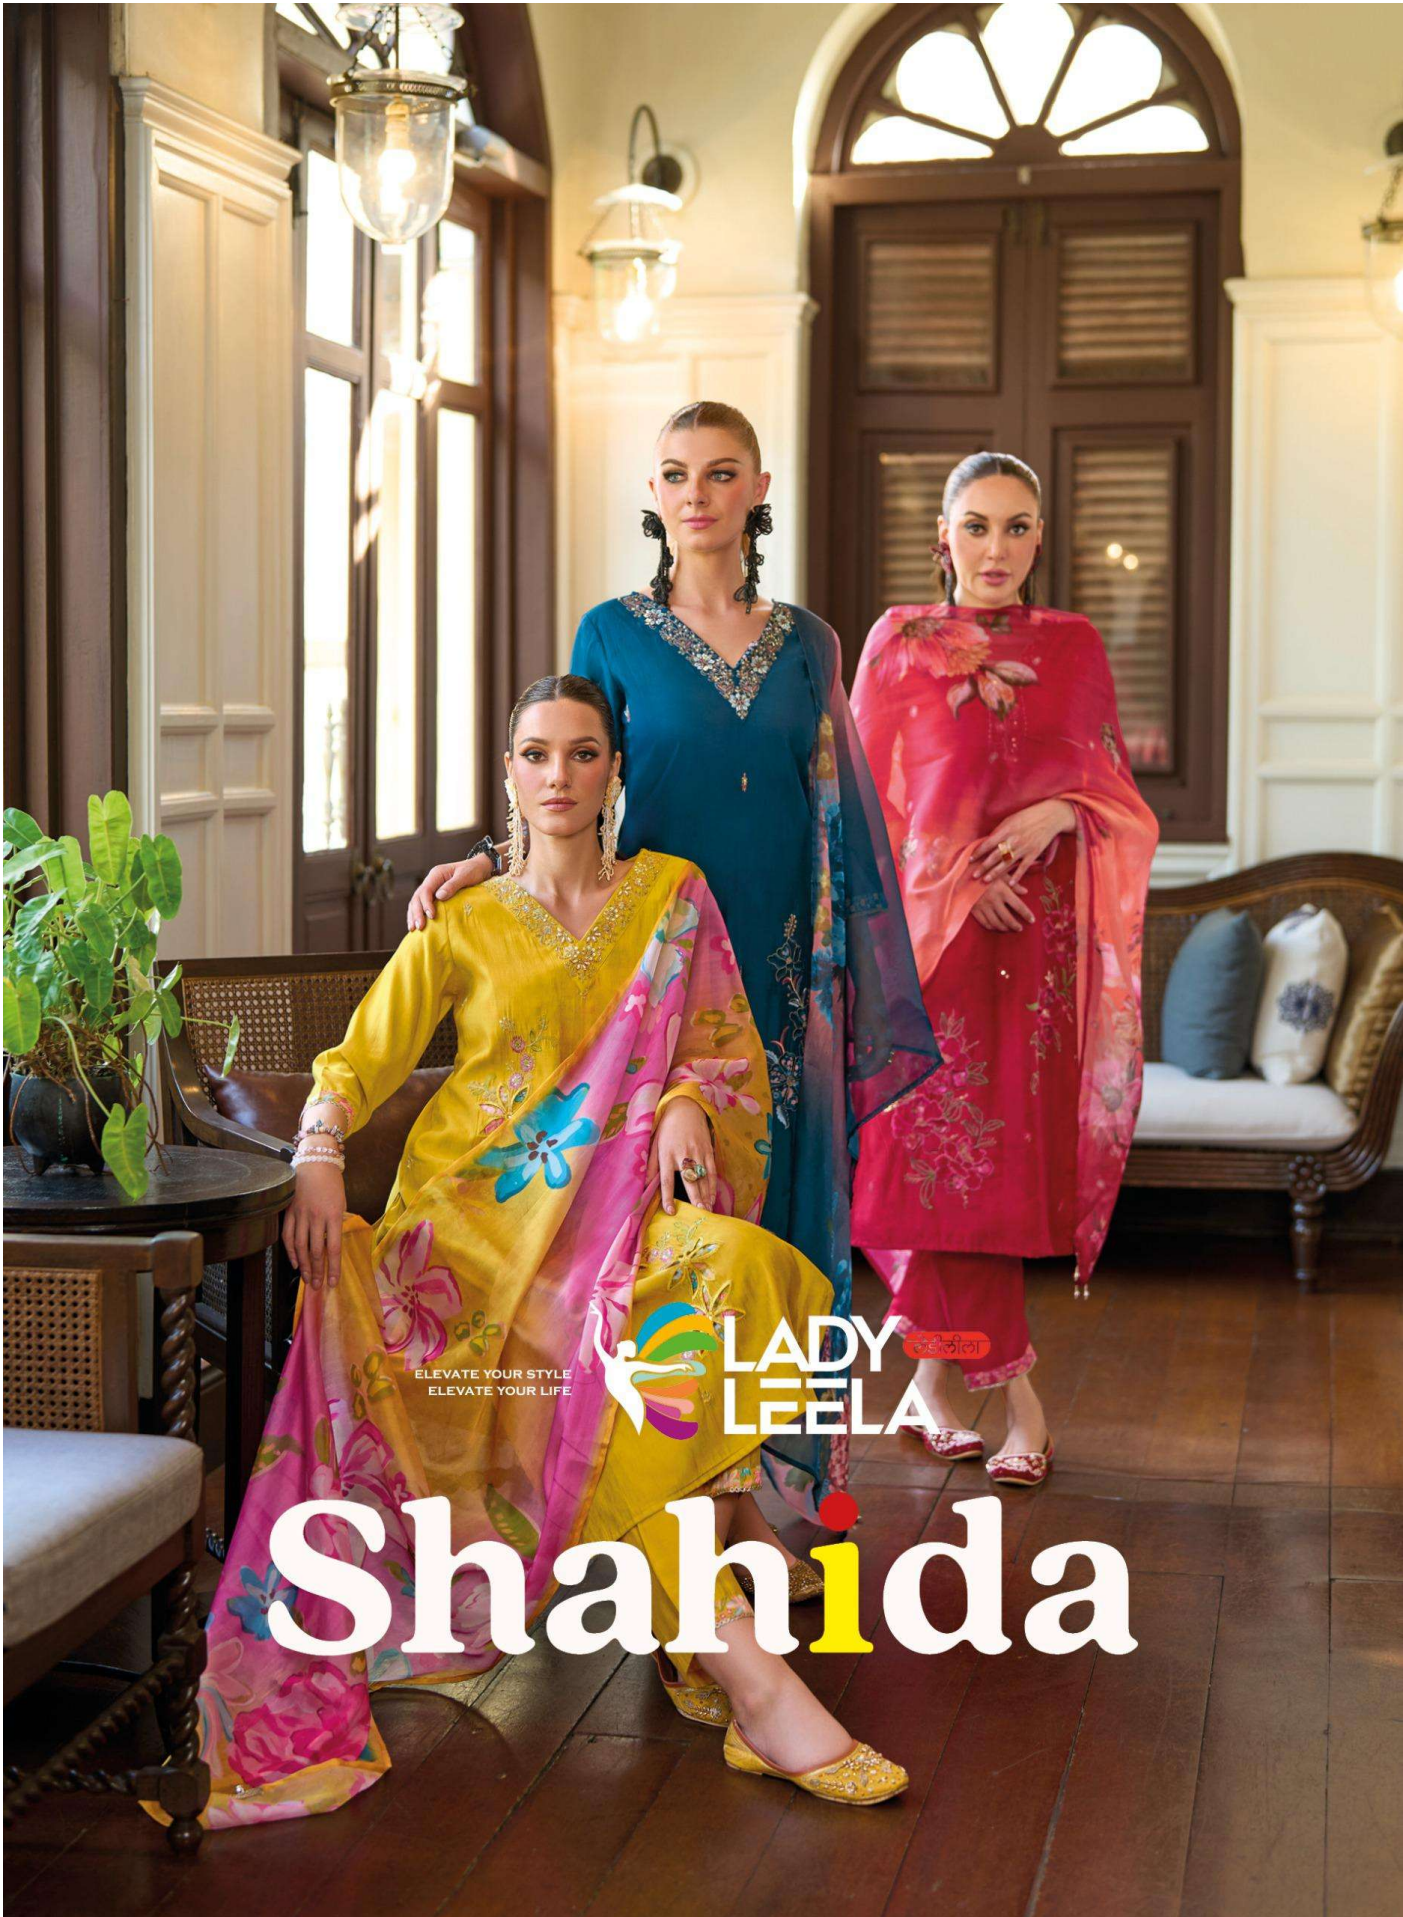

1416

Shahida

Shahida

FABRIC DETAILS

TOP

EMBROIDARY, HANDWORK & DESIGNER CUTWORK PATTERN
ON VISCOSE SILK FABRIC KURTI WITH INNER PRINT

BOTTOM

PURE VISCOSE FABRIC PANT WITH POCKET

DUPATTA

EXCLUSIVE PRINTS ON ORGANZA FABRIC WITH TASSELS

SIZES - M, L, XL, XXL, 3XL

NOTE

- * POCKET INSIDE EVERY BOTTOM
- * INNER INSIDE EVERY TOP
- * STICKER PHOTO INSIDE EVERY CATALOGUE

ELEVATE YOUR STYLE
ELEVATE YOUR LIFE