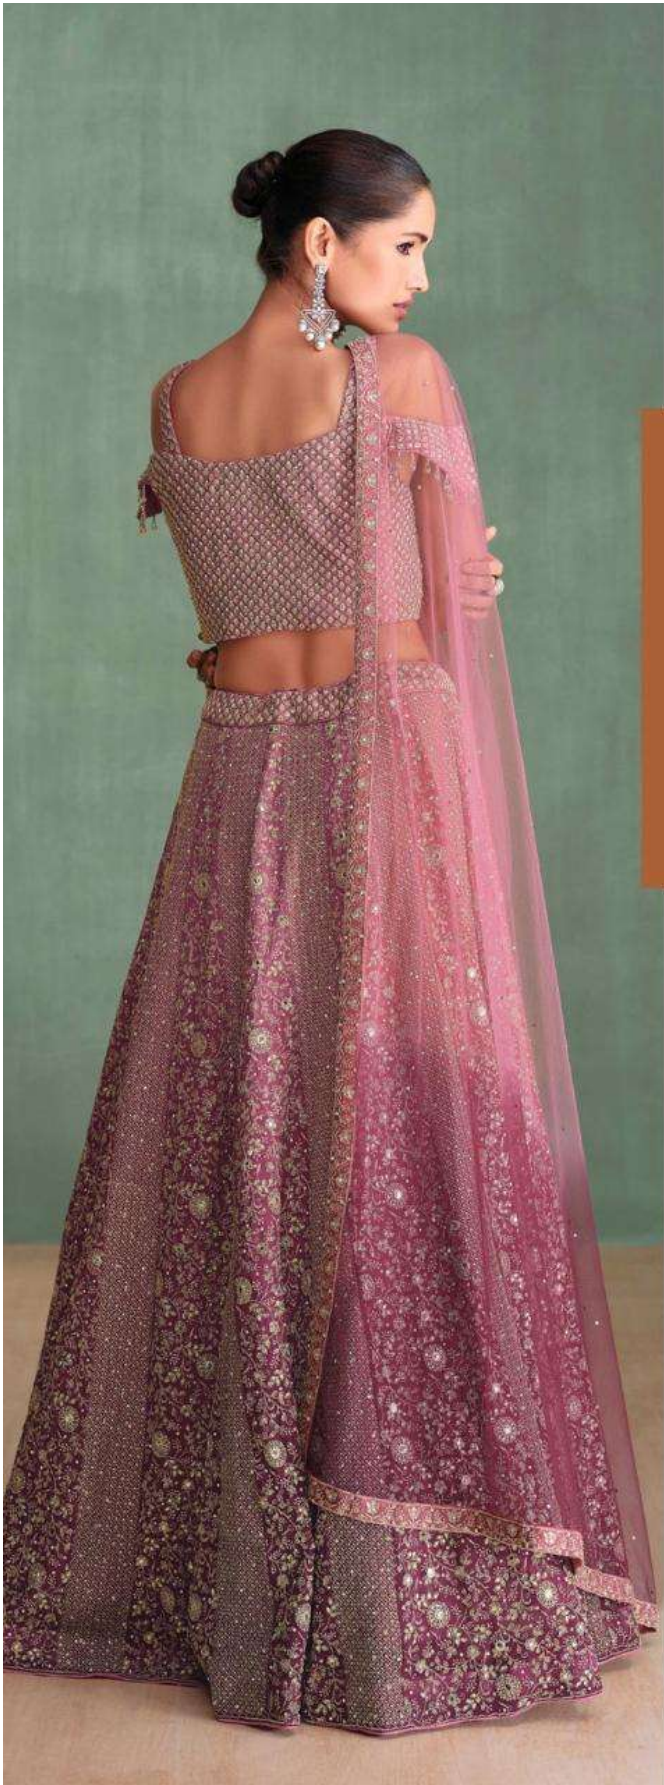

AMARPALI

5660

5661

5662

SAYURI[®]
Designer

AMARPALI

AMARPALI

Make A Style Statement

D NO : 5660

SAYURI[®]
— Designer

D NO : 5660

The Essence of great Fashion

Get the
Retro Glam Look

D NO : 5661

SAYURI[®]
Designer

SAYURI[®]
— Designer