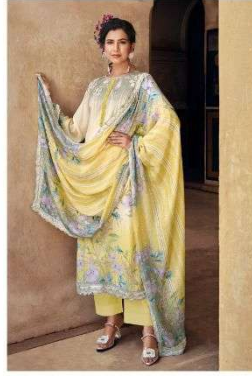

○ ○ ○ ●
JAN-01

○ ○ ○ ●
JAN-02

○ ○ ○ ●
JAN-03

○ ○ ○ ●
JAN-04

○ ○ ○ ●
JAN-05

○ ○ ○ ●
JAN-06

karva[®]
DESIGNER STUDIO

THE FASHION OF GRACE
○ ● ○ ● ●
JAN-06

THE EPITOME OF GRACE
○ ● ○ ●
JAN-01

Silhouette

● ● ● ●
MESMERIZE
look
A BORN CLASSIC BEAUTY STYLE PASSION

Being your stunning
best to match the ELEGANCE
occasion, Your stunning
side this season

SPARK AND SHINE

SPARK AND SHINE

If you are someone who likes to re-define yourself and your ideologies in fashion,
this is the right piece for you.

● ● ● ●
JAN-04