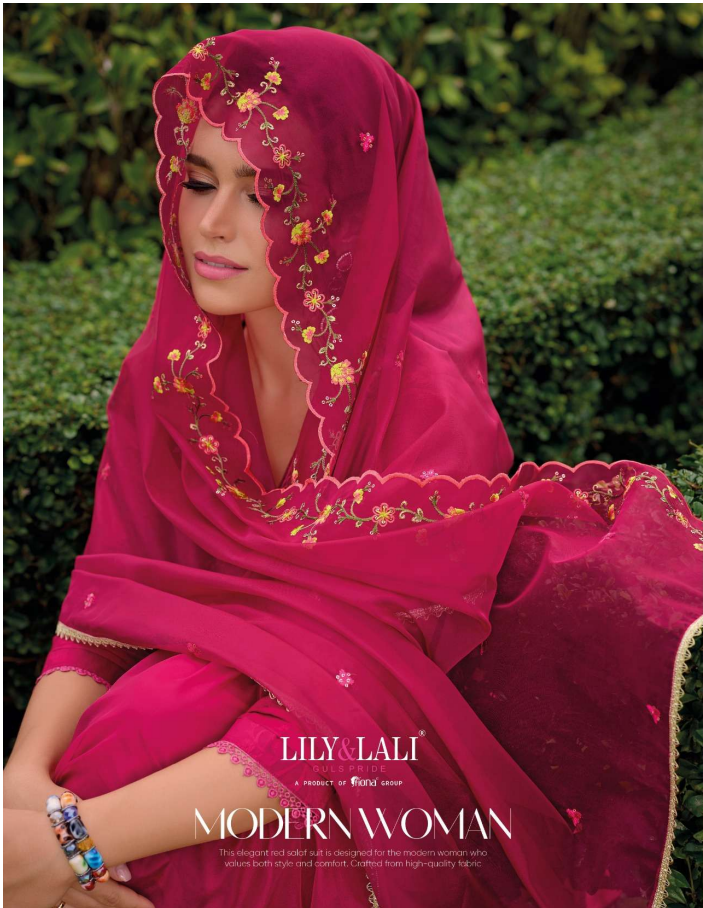

SIZE : M-38, L-40, XL-42,
XXL-44, 3XL-46

FESTIVALS
NEW ARRIVAL
L&L
NEW COLLECTION 2024

LILY & LALI®
WAS PRIDE
A PRODUCT OF Fiona GROUP

Miraan

VOL - 3

LILY&LALI[®]
GULS BRIDE
A PRODUCT OF MIRAAN GROUP

Miraan

VOL - 3

LILY & LALI
A PRODUCT OF HENRI GROUP
MODERN WOMAN
This elegant red suit is designed for the modern woman who values both style and comfort. Crafted from high-quality fabric.

THE VIBRANT

The vibrant yellow hue adds a cheerful touch, while the comfortable fit ensures ease of movement.