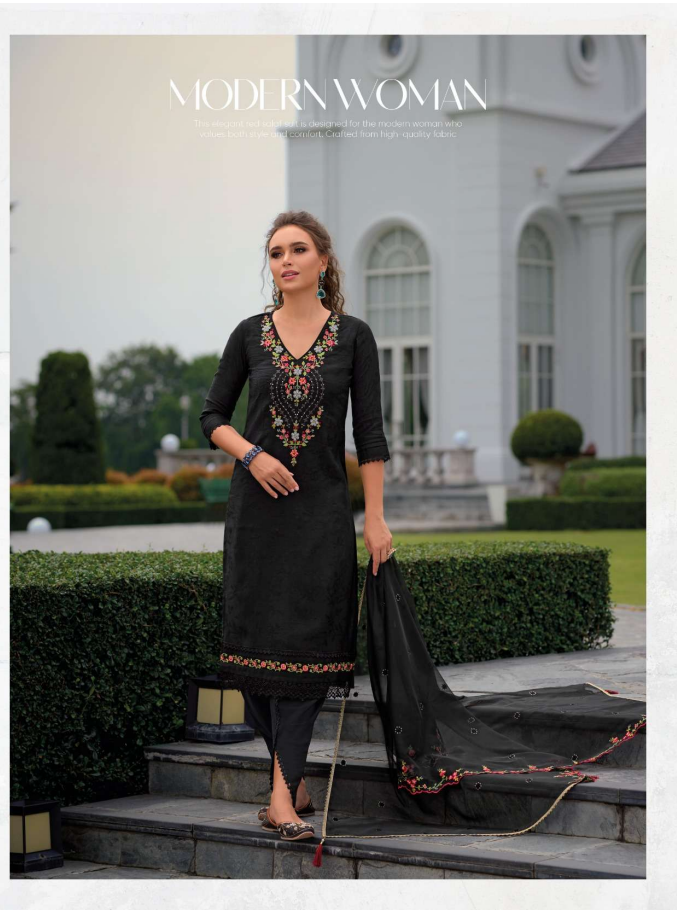

LILY&LALI®
GULS PRIDE
A PRODUCT OF FIOND GROUP

LILY & LALI[®]
GULS PRIDE
A PRODUCT OF FRIENDS GROUP

22905

THE VIBRANT

The vibrant yellow hue adds a cheerful touch, while the comfortable fit ensures ease of movement