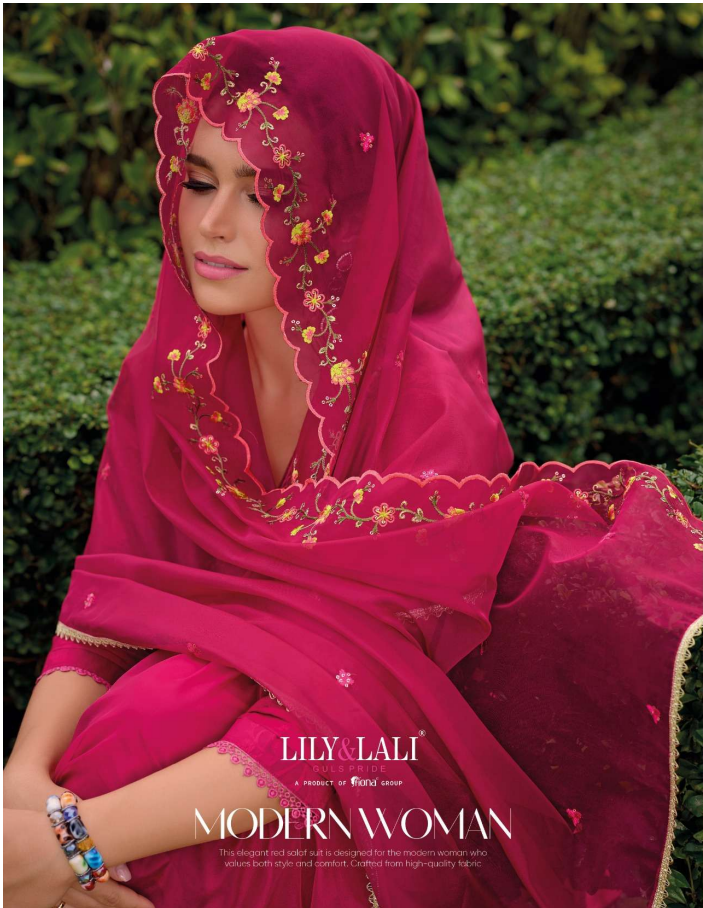

MODERN WOMAN

Modern woman
is a woman who
is a woman who
is a woman who
is a woman who

22901

LILY & LALI®
GOLD PRIDE
A PRODUCT OF FRENZ GROUP

LILY & LALI
A PRODUCT OF HENRI GROUP
MODERN WOMAN
This elegant red salwar suit is designed for the modern woman who values both style and comfort. Crafted from high-quality fabric.

THE VIBRANT

The vibrant yellow hue adds a cheerful touch, while the comfortable fit ensures ease of movement.

LILY & LALI
WOMEN'S WEAR
A collection of vibrant colors

22902

PERFECT CHOICE

This exquisite blue embroidered cotton salwar kameez combines elegance and comfort, making it a perfect choice for both casual and festive occasions.