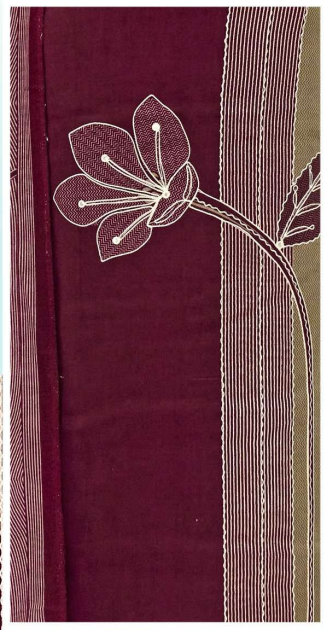

Gipson[®]

D.NO.2899

PORSCHE

Bipson®

PORSCHE

D.No :- 2899

TOP :- PURE VISCOSE PASHMINA PRINT WITH ETHNIC HANDWORK

BOTTOM :- PURE VISCOSE PASHMINA DYED
DUPATTA :- PURE VISCOSE PASHMINA PRINT

BOTTOM :- PURE VISCOSE PASHMINA DYED

DUPATTA :- PURE VISCOSE PASHMINA PRINT

D.NO.2899-C

PORSCHE

TOP :- PURE VISCOSE PASHMINA PRINT WITH ETHNIC HANDWORK

BOTTOM :- PURE VISCOSE PASHMINA DYED

DUPATTA :- PURE VISCOSE PASHMINA PRINT

D.NO.2899-D

PORSCHE

TOP :- PURE VISCOSE PASHMINA PRINT WITH ETHNIC HANDWORK

BOTTOM :- PURE VISCOSE PASHMINA DYED

DUPATTA :- PURE VISCOSE PASHMINA PRINT

D.NO.2899-E

PORSCHE

TOP :- PURE VISCOSE PASHMINA PRINT WITH ETHNIC HANDWORK

BOTTOM :- PURE VISCOSE PASHMINA DYED

DUPATTA :- PURE VISCOSE PASHMINA PRINT

D.NO.2899-F