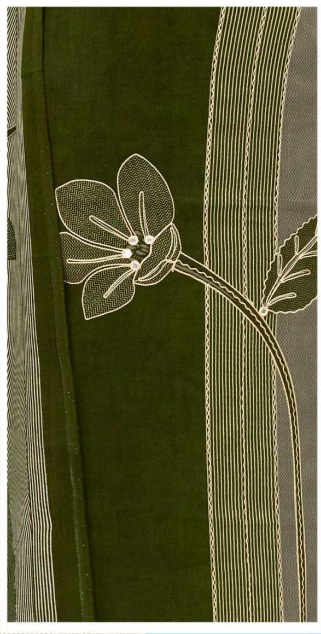

Gipson[®]

D.NO.2899

PORSCHE

Bipson®

PORSCHE

D.No :- 2899

TOP :- PURE VISCOSE PASHMINA PRINT WITH ETHNIC HANDWORK

BOTTOM :- PURE VISCOSE PASHMINA DYED
DUPATTA :- PURE VISCOSE PASHMINA PRINT

Gipson[®]

D.NO.2899

PORSCHE

PORSCHE

TOP :- PURE VISCOSE PASHMINA PRINT WITH ETHNIC HANDWORK

BOTTOM :- PURE VISCOSE PASHMINA DYED

DUPATTA :- PURE VISCOSE PASHMINA PRINT

D.NO.2899-A

PORSCHE

TOP :- PURE VISCOSE PASHMINA PRINT WITH ETHNIC HANDWORK

BOTTOM :- PURE VISCOSE PASHMINA DYED

DUPATTA :- PURE VISCOSE PASHMINA PRINT

D.NO.2899-B

PORSCHE

TOP :- PURE VISCOSE PASHMINA PRINT WITH ETHNIC HANDWORK

BOTTOM :- PURE VISCOSE PASHMINA DYED

DUPATTA :- PURE VISCOSE PASHMINA PRINT

D.NO.2899-C

PORSCHE

TOP :- PURE VISCOSE PASHMINA PRINT WITH ETHNIC HANDWORK

BOTTOM :- PURE VISCOSE PASHMINA DYED

DUPATTA :- PURE VISCOSE PASHMINA PRINT