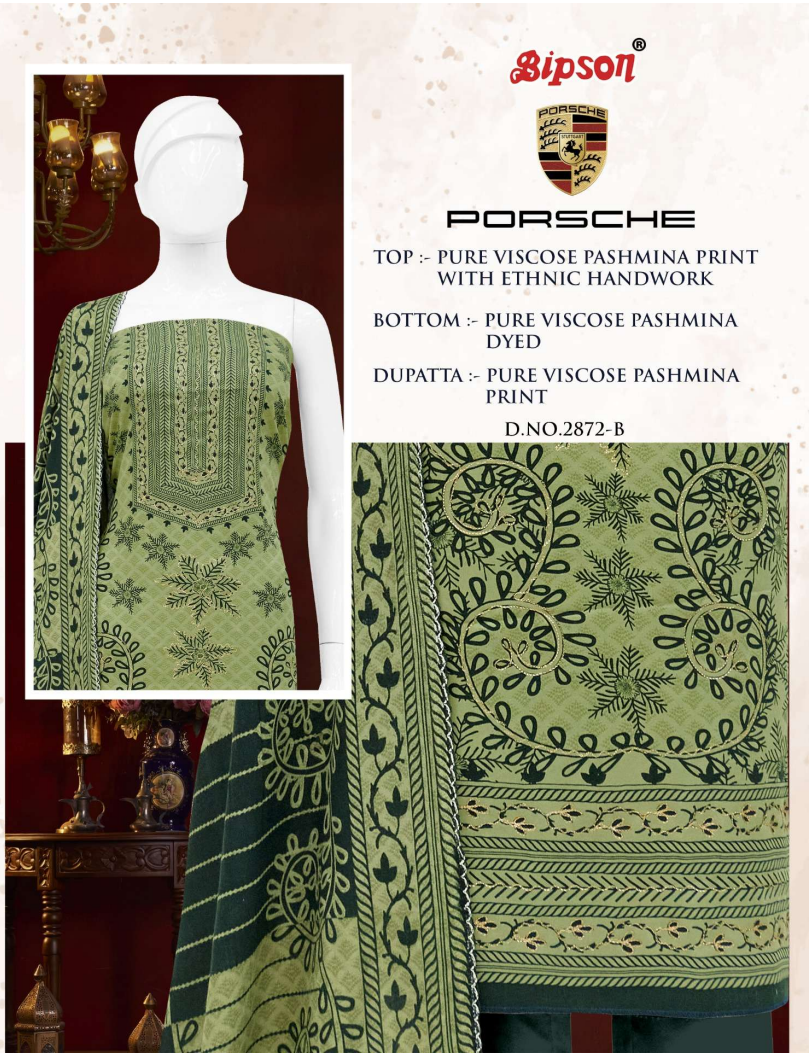

Gipson[®]

D.NO.2872

PORSCHE

Gipson[®]

PORSCHE

D.No :- 2872

**TOP :- PURE VISCOSE PASHMINA PRINT
WITH ETHNIC HANDWORK**

**BOTTOM :- PURE VISCOSE PASHMINA
DYED**

**DUPATTA :- PURE VISCOSE PASHMINA
PRINT**

Gipson[®]

D.NO.2872

PORSCHE

Bipson®

PORSCHE

TOP :- PURE VISCOSE PASHMINA PRINT
WITH ETHNIC HANDWORK

BOTTOM :- PURE VISCOSE PASHMINA
DYED

DUPATTA :- PURE VISCOSE PASHMINA
PRINT

D.NO.2872-A

Bipson®

PORSCHE

TOP :- PURE VISCOSE PASHMINA PRINT
WITH ETHNIC HANDWORK

BOTTOM :- PURE VISCOSE PASHMINA
DYED

DUPATTA :- PURE VISCOSE PASHMINA
PRINT

D.NO.2872-B

Bipson®

PORSCHE

TOP :- PURE VISCOSE PASHMINA PRINT
WITH ETHNIC HANDWORK

BOTTOM :- PURE VISCOSE PASHMINA
DYED

DUPATTA :- PURE VISCOSE PASHMINA
PRINT

D.NO.2872-C

Bipson®

PORSCHE