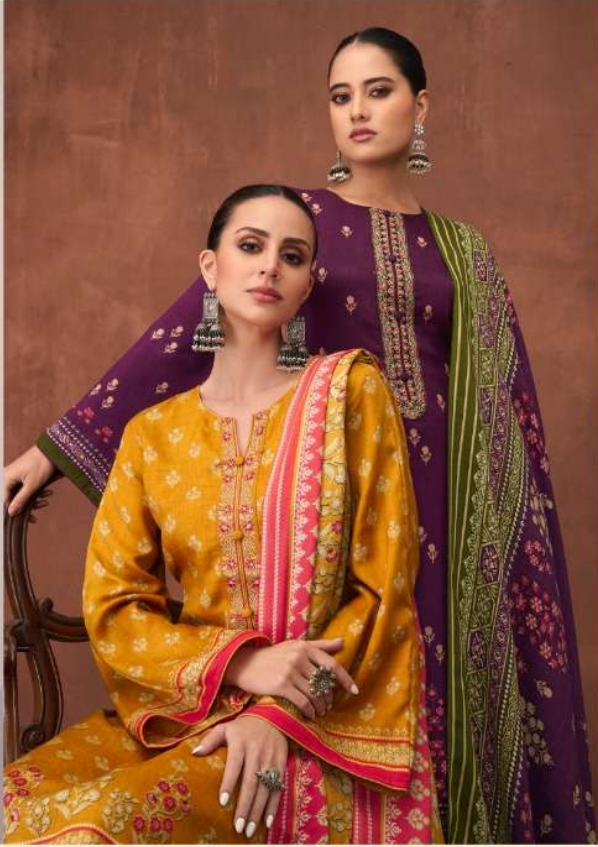

Kesar®

SHAHIN

WE ALWAYS BELIVE IN QUALITY

DESIGN NO.	PRODUCT NAME	PRICE
60001	SHAHIN	650/-
60002	SHAHIN	650/-
60003	SHAHIN	650/-
60004	SHAHIN	650/-
60005	SHAHIN	650/-
60006	SHAHIN	650/-
TOTAL Pcs : 6		TOTAL AMT :3900/-

TOP :PURE PASHMINA PRINT WITH
ELEGANT EMBROIDERY

BOTTOM :PURE SPUN PASHMINA

DUPPTA :PURE SOFT SHAWL DIGITALLY PRINTED