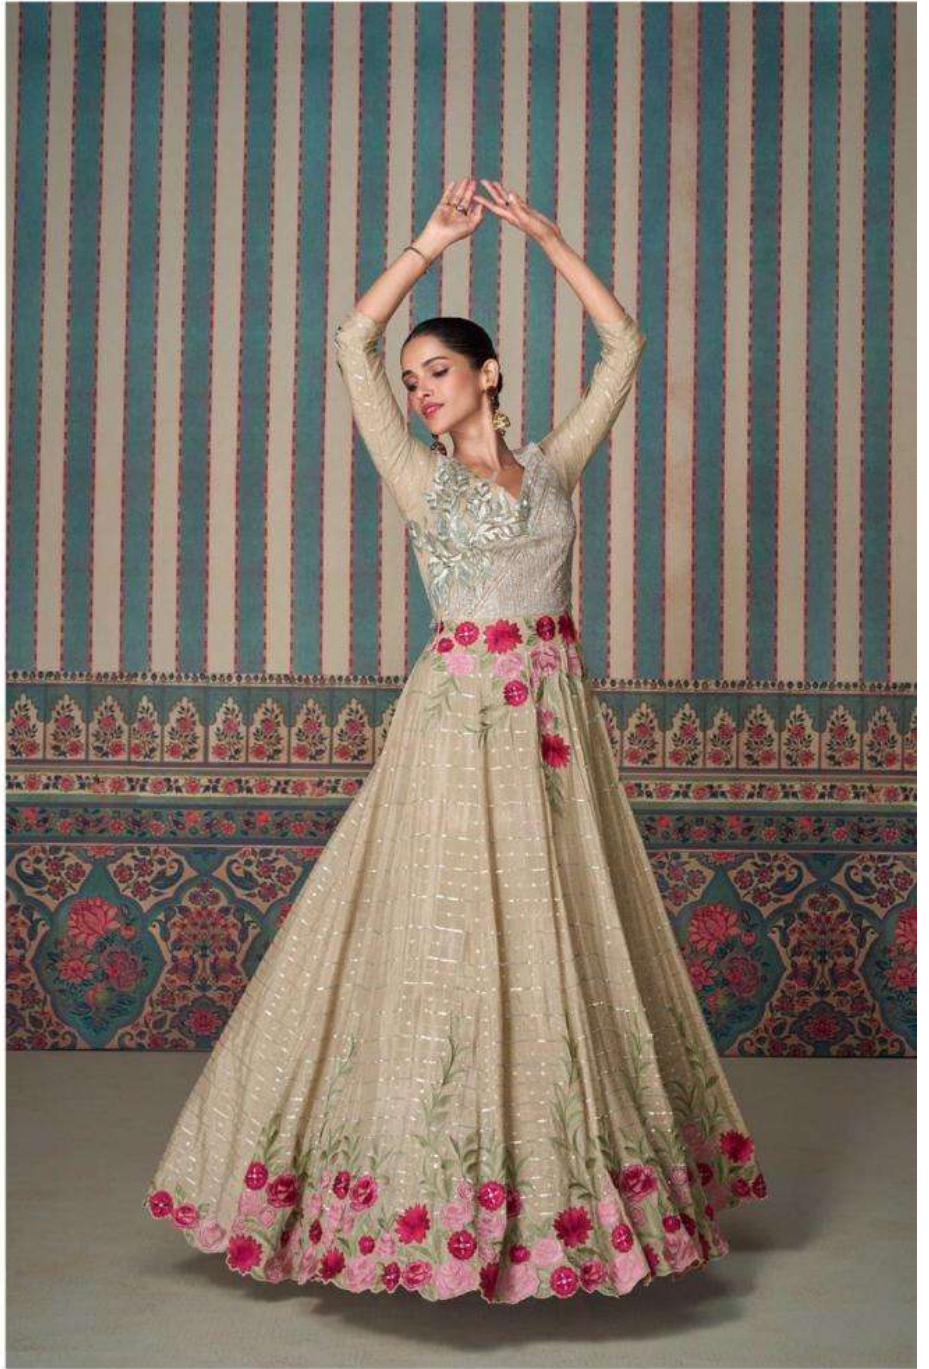

SAYURI®
Designer

STYLE ICON

Elegance is the only beauty that never fades .....

D NO-5681