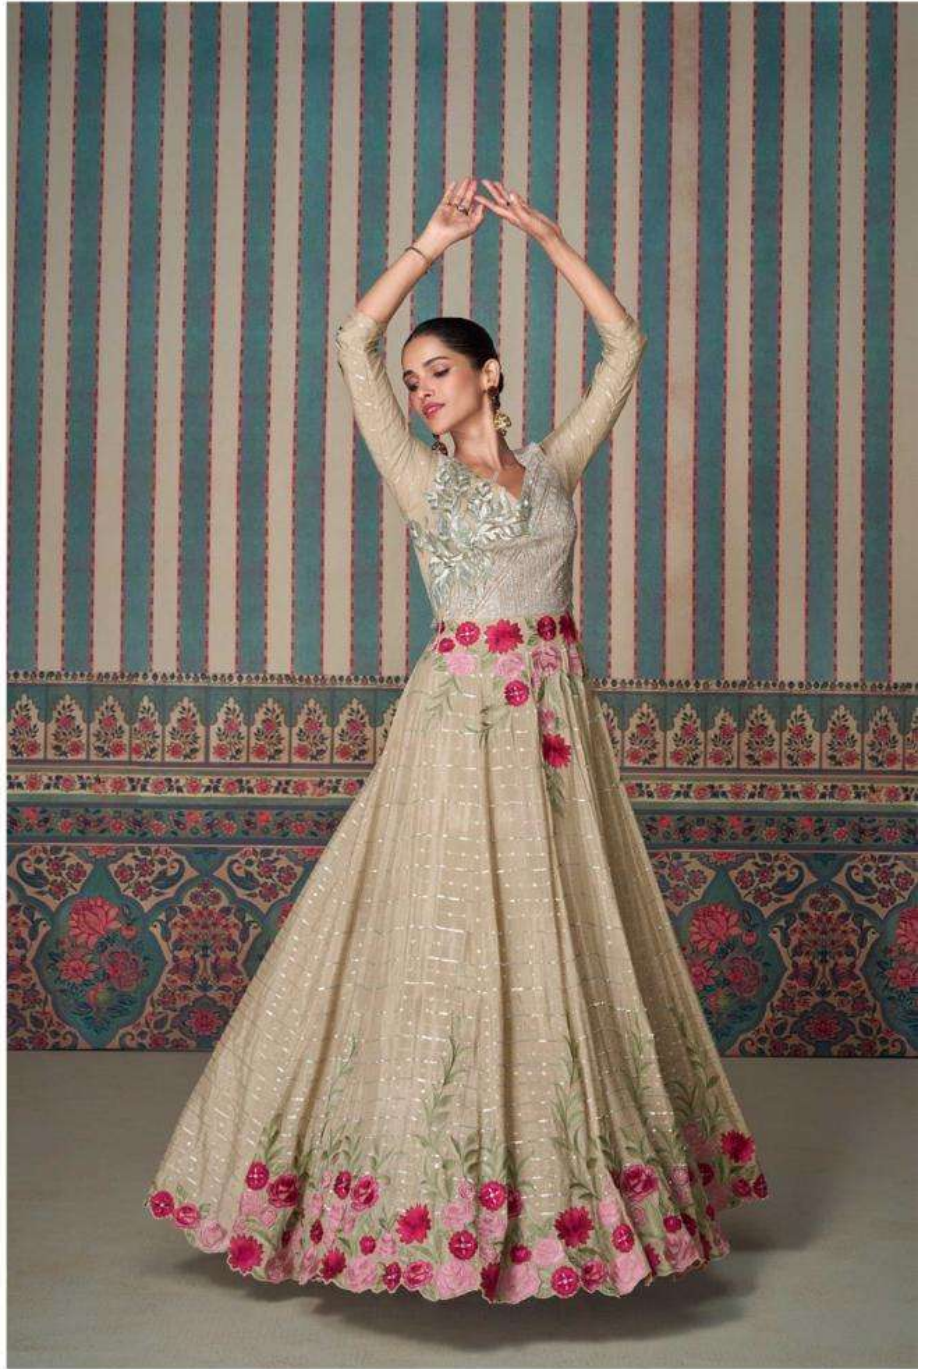

SAYURI®
Designer

STYLE ICON

Elegance is the only beauty that never fades .....

D NO-5681