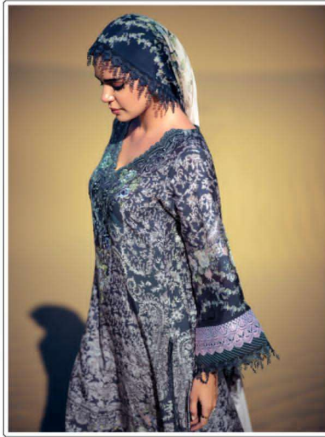

GULL JEE

Petals

Pure pashmina collection

GULL JEE

Petals

Pure pashmina collection

BOLD EXPRESSION

Where fashion meets fearless creativity, a canvas for showcasing the vibrant colors of one's soul.

36001 | STYLE STATEMENT

36003 | TIMELESS CHARM

Celebrating the quiet beauty that defies eras, embodying grace that whispers tales of timeless allure.

36002 | ELEGANCE DEFINED

36004 | CLASSIC ALLURE

36005 | BOLD CONFIDENCE