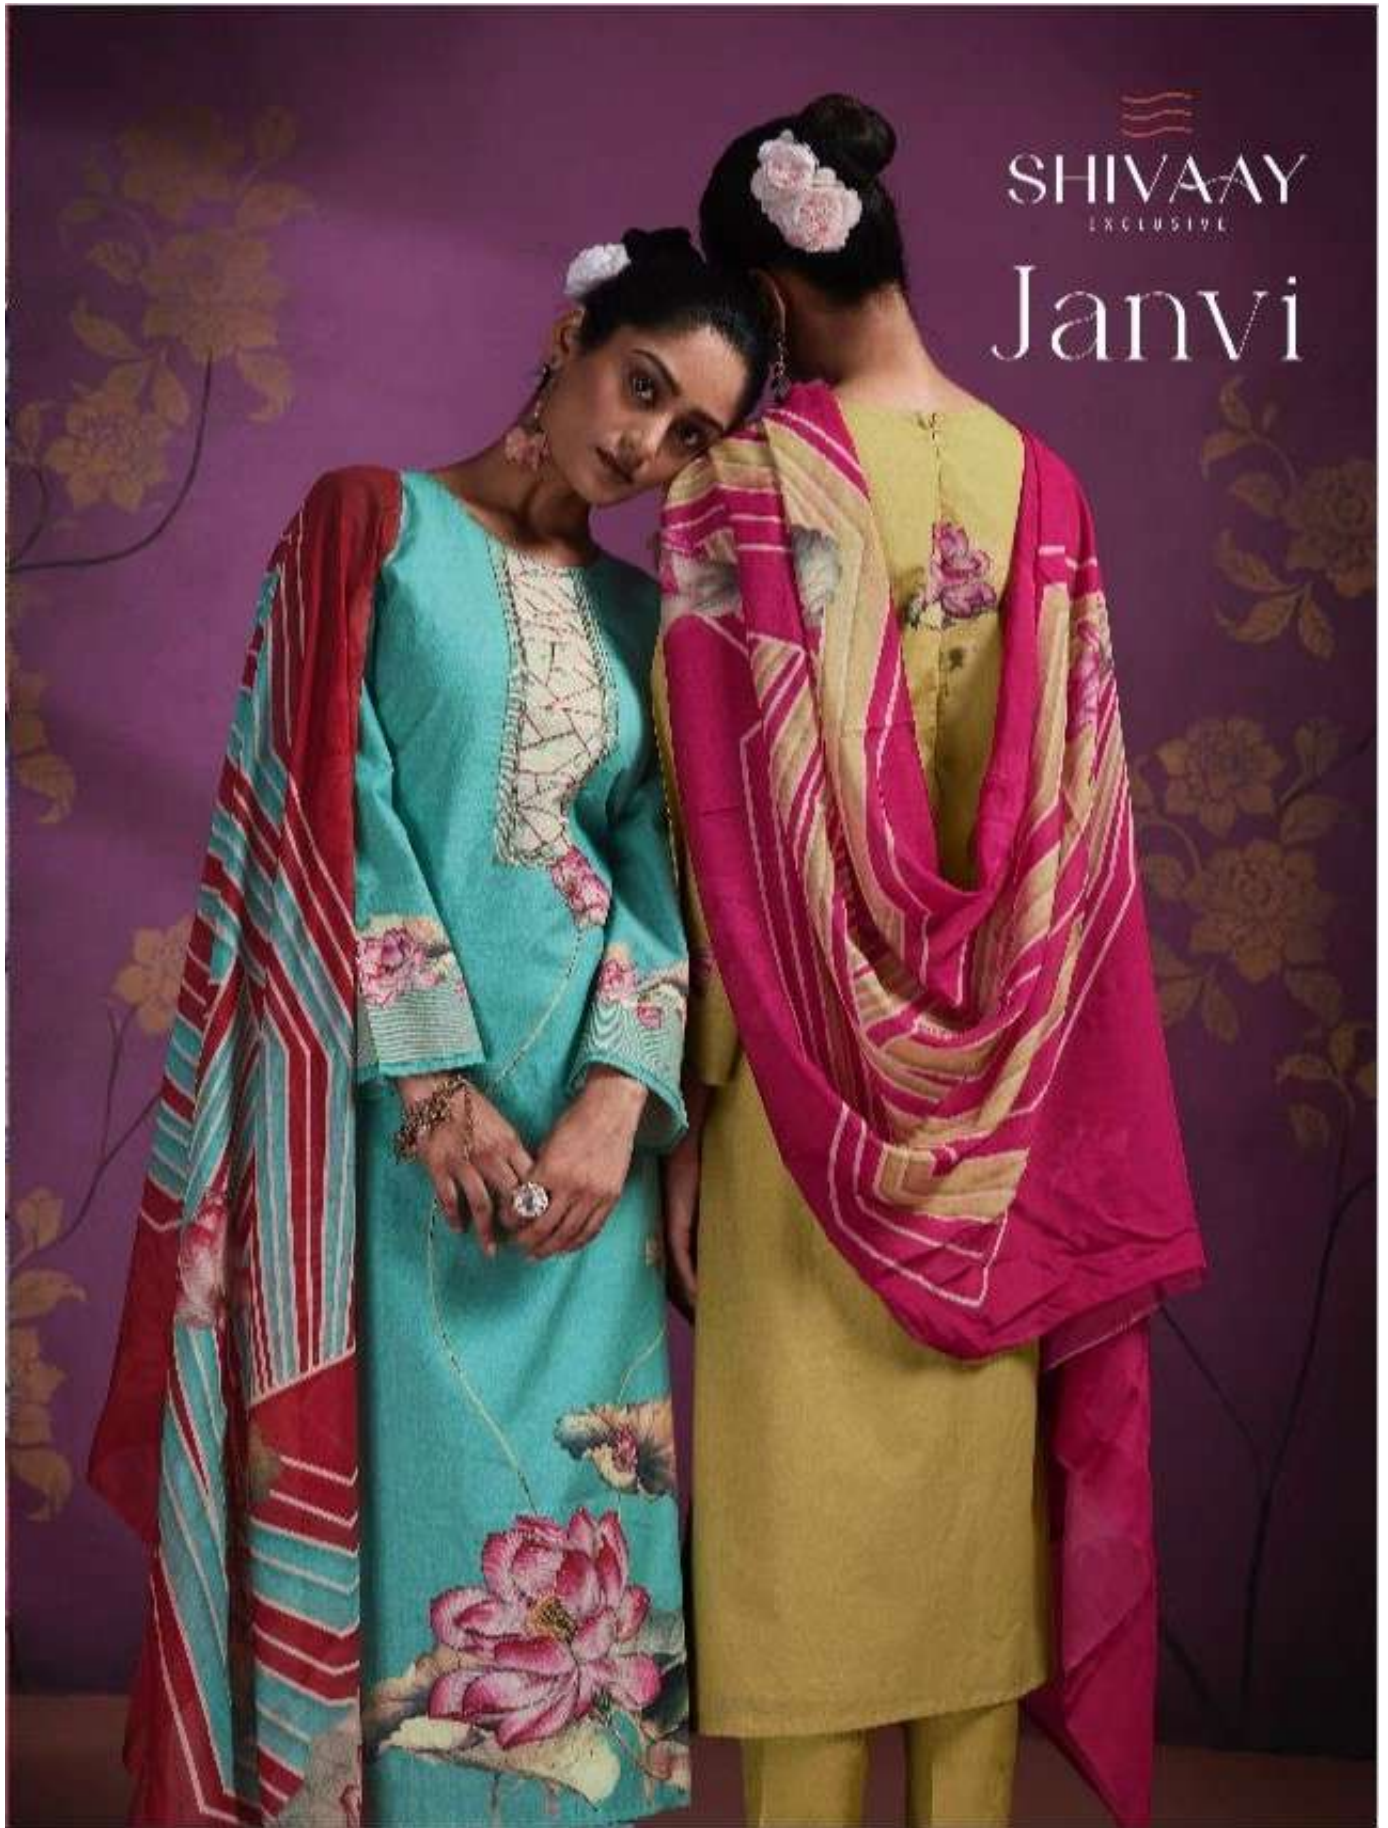

SHIVAAY
EXCLUSIVE

Janvi