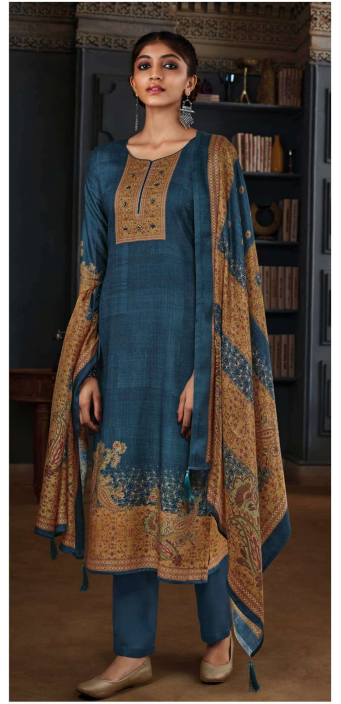

Reyna®

Sakhi
Hits..

10201

10202

10203

10204

Reyna[®]
S a k h i
H i t s . .

S a k h i H i t s . .

TOP

**PREMIUM PURE PASHMINA DIGITAL PRINT
WITH HANDWORK AND EXTRA SLEEVE**

BOTTOM

PREMIUM PURE PASHMINA DYED

DUPATTA

**PREMIUM PURE BEMBERG PASHMINA SHAWL
DIGITAL PRINT WITH TASSELS ON ALL SIDE**

————— *Reyna*[®] —————

10201

Reyna®

Reyna®

10202

Reyna[®]

Sakhi
Hits..

Reyna®

CATALOGUE NAME	DESCRIPTION	DESIGN NO.	PRICE
Sakhi Hits..	TOP PREMIUM PURE PASHMINA DIGITAL PRINT WITH HANDWORK AND EXTRA SLEEVE	10201	1695/-
	BOTTOM PREMIUM PURE PASHMINA DYED	10202	1695/-
	DUPATTA PREMIUM PURE BEMBERG PASHMINA SHAWL	10203	1695/-
	DIGITAL PRINT WITH TASSELS ON ALL SIDE	10204	1695/-