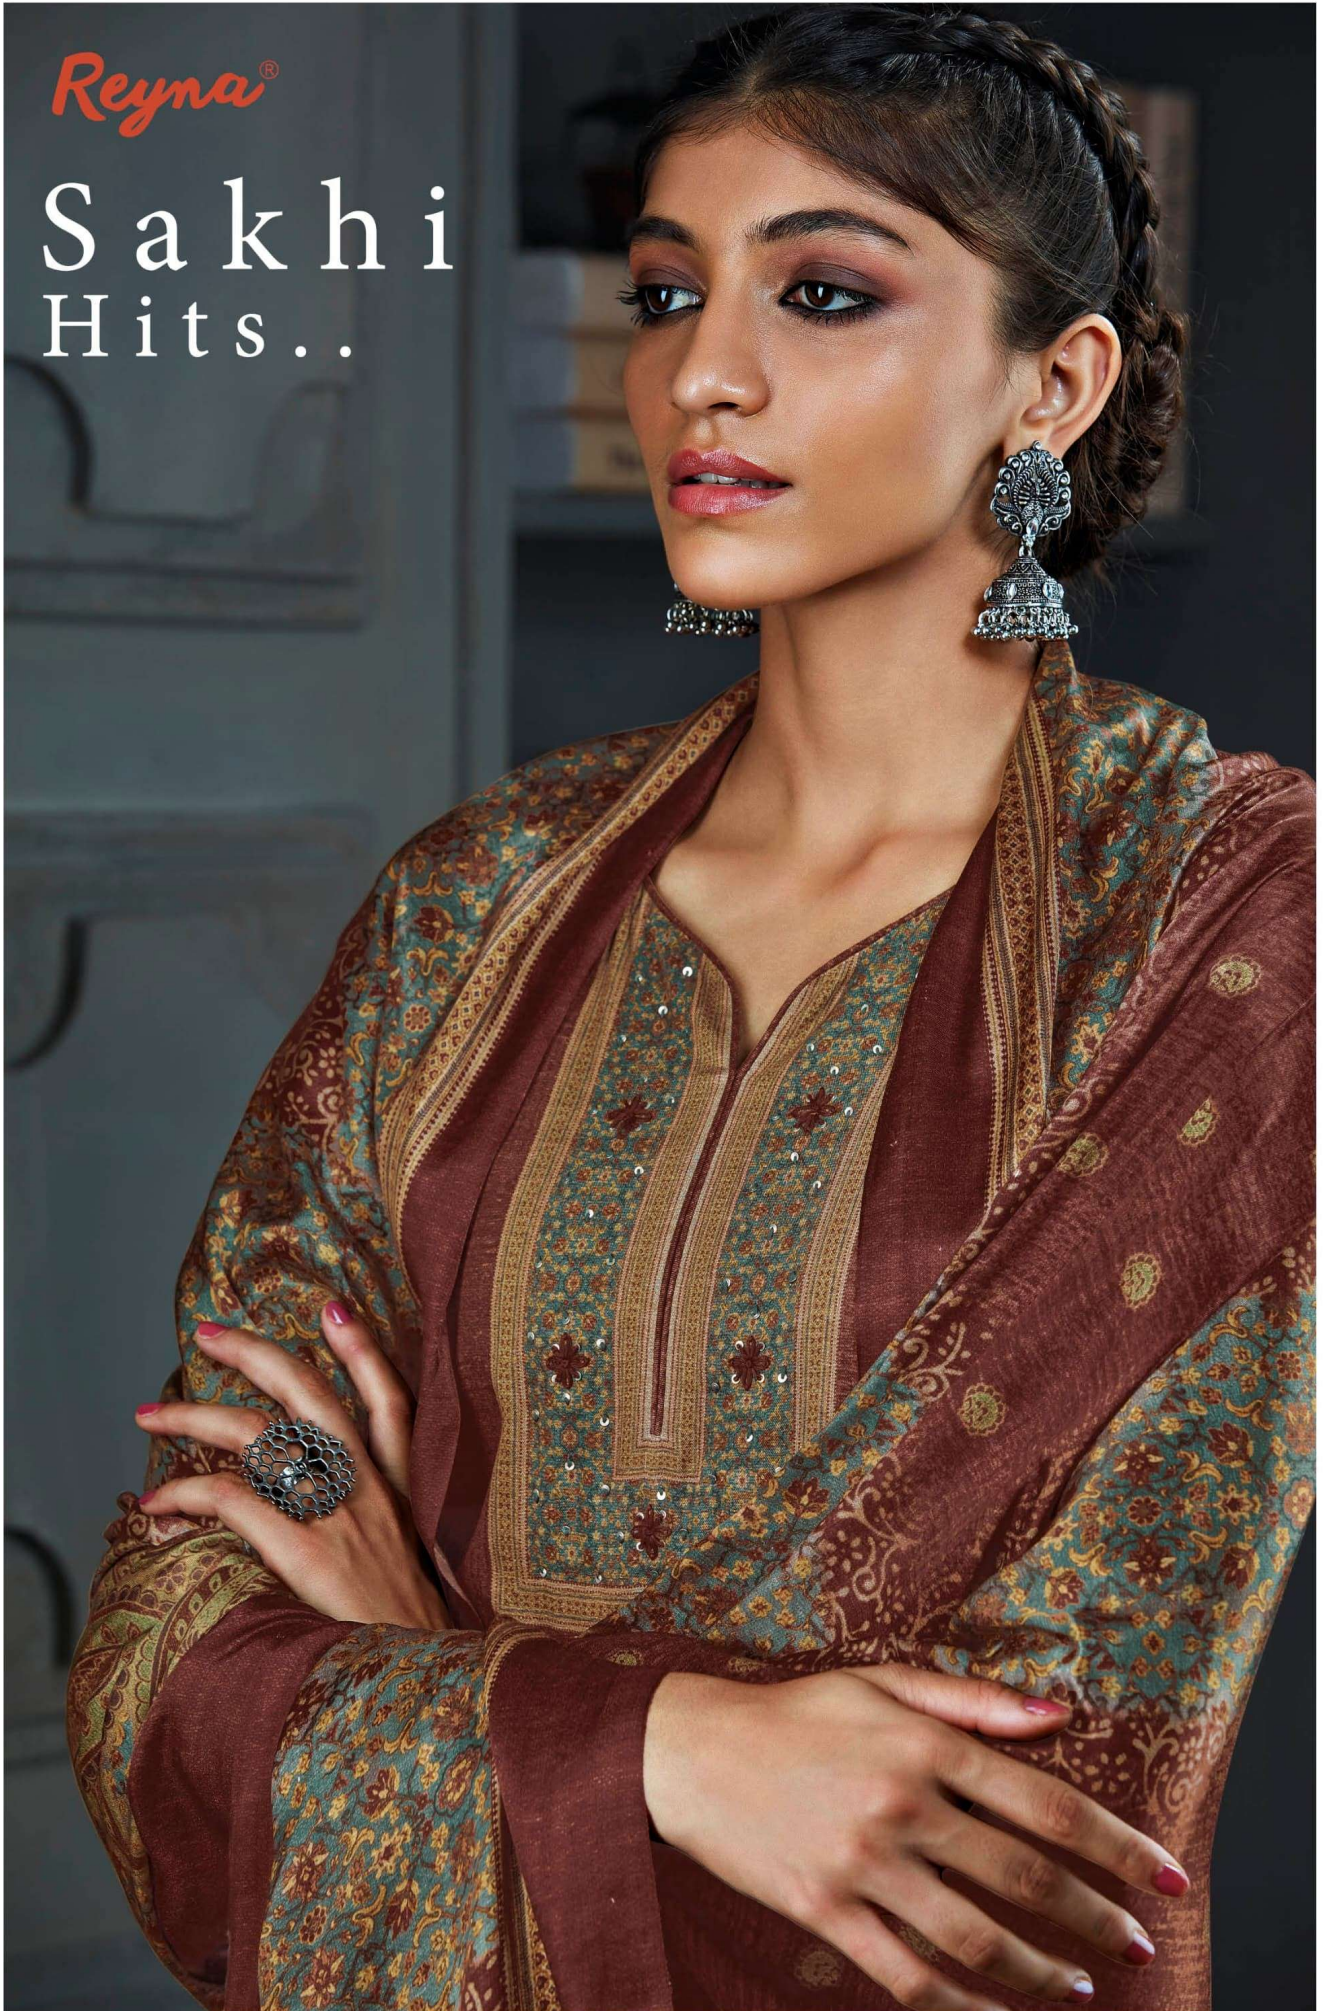

Reyna®

Sakhi
Hits..

10201

10202

10203

10204

Reyna[®]
S a k h i
H i t s . .

S a k h i H i t s . .

TOP

**PREMIUM PURE PASHMINA DIGITAL PRINT
WITH HANDWORK AND EXTRA SLEEVE**

BOTTOM

PREMIUM PURE PASHMINA DYED

DUPATTA

**PREMIUM PURE BEMBERG PASHMINA SHAWL
DIGITAL PRINT WITH TASSELS ON ALL SIDE**

————— *Reyna*[®] —————

10201

Reyna®

Reyna®

10202

Reyna[®]

Sakhi
Hits..

Reyna®

CATALOGUE NAME	DESCRIPTION	DESIGN NO.	PRICE
Sakhi Hits..	TOP PREMIUM PURE PASHMINA DIGITAL PRINT WITH HANDWORK AND EXTRA SLEEVE	10201	1695/-
	BOTTOM PREMIUM PURE PASHMINA DYED	10202	1695/-
	DUPATTA PREMIUM PURE BEMBERG PASHMINA SHAWL	10203	1695/-
	DIGITAL PRINT WITH TASSELS ON ALL SIDE	10204	1695/-