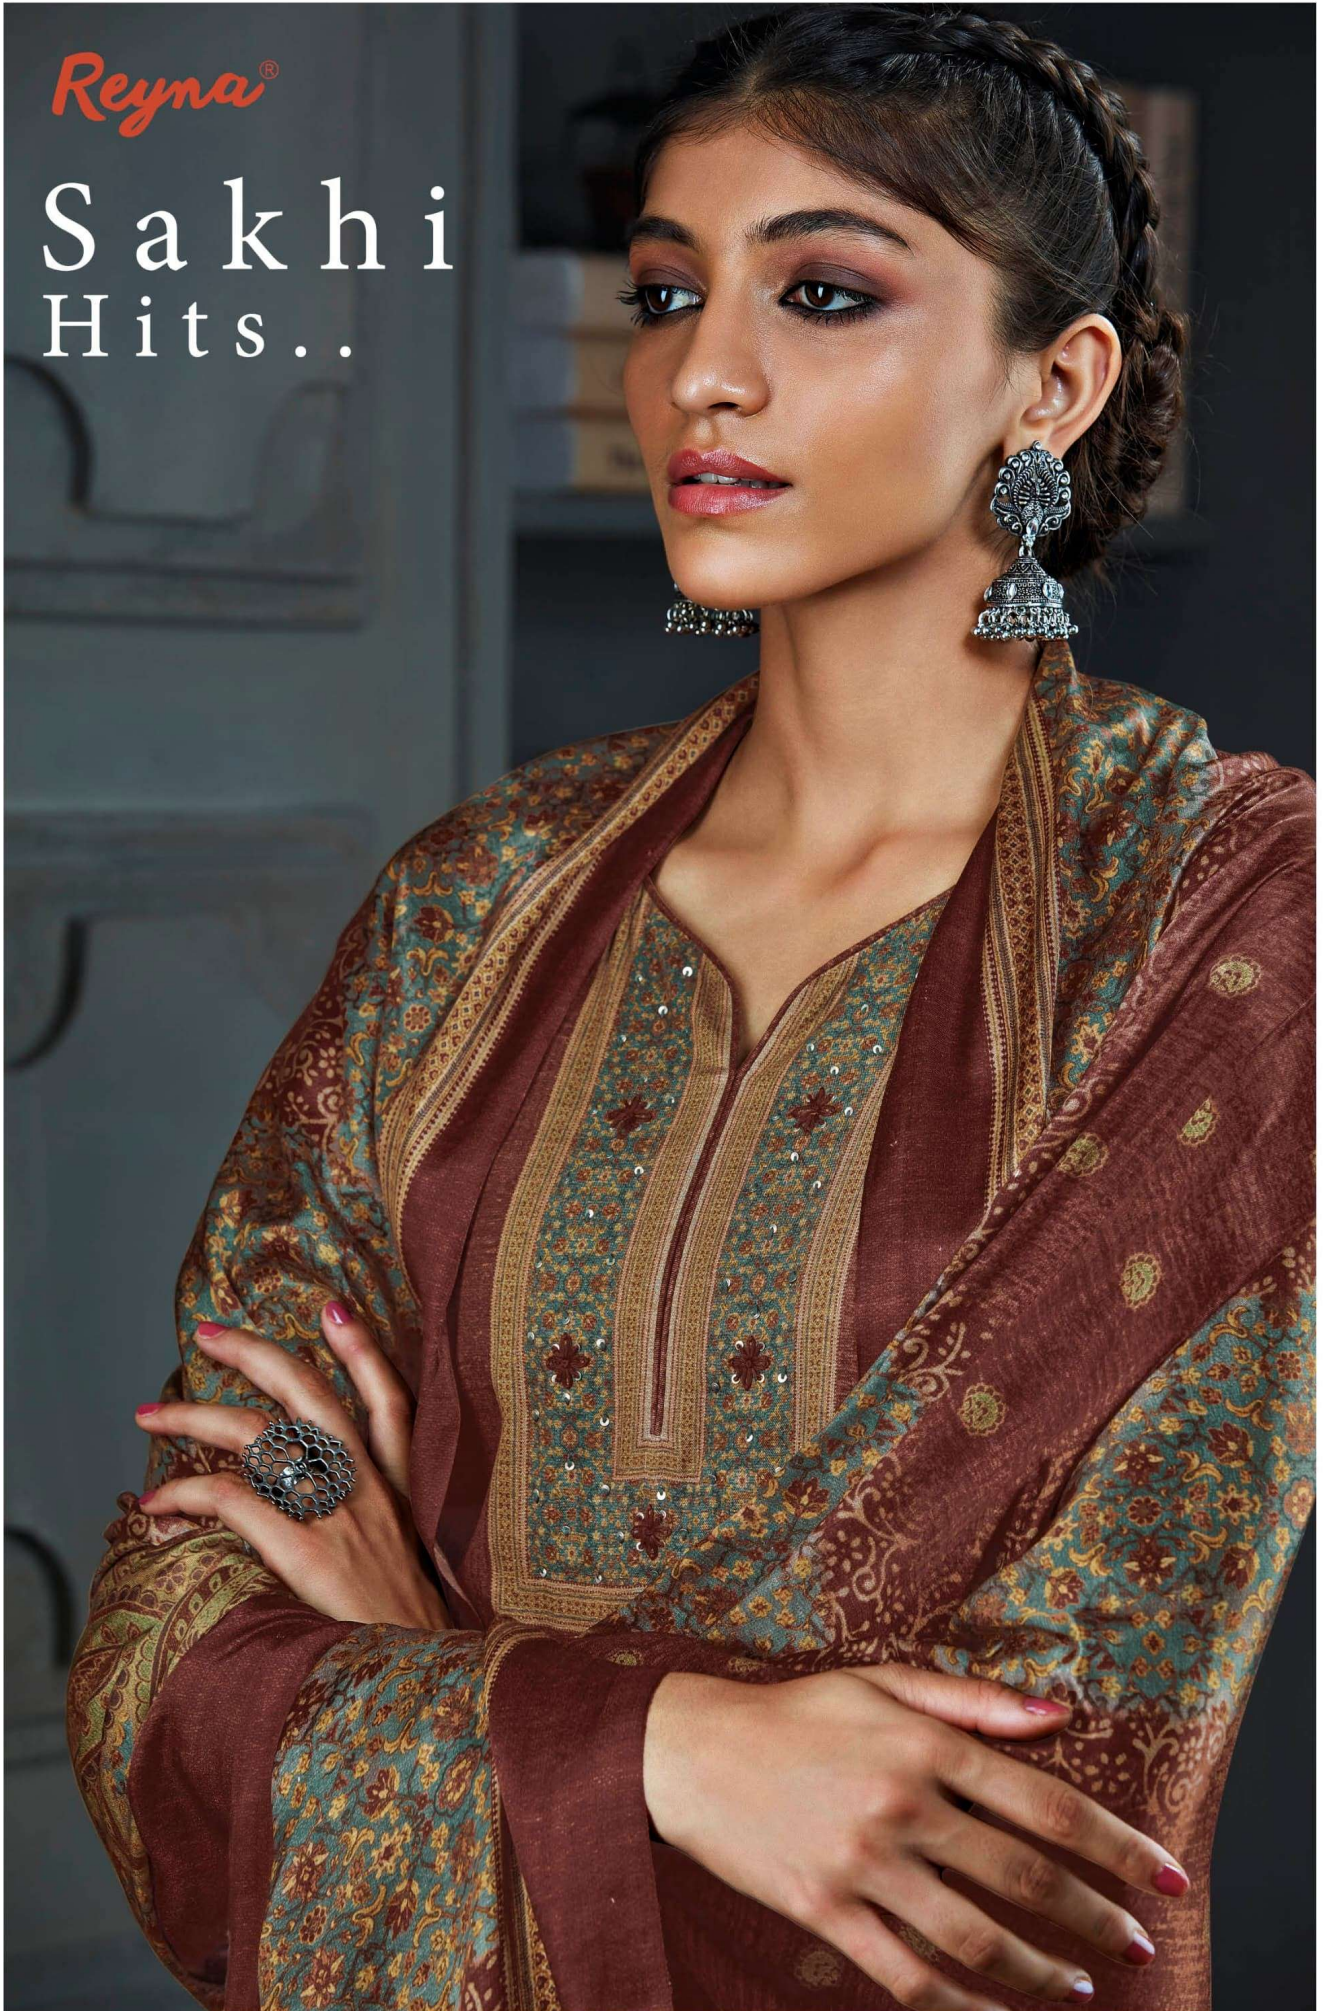

Reyna®

Sakhi
Hits..