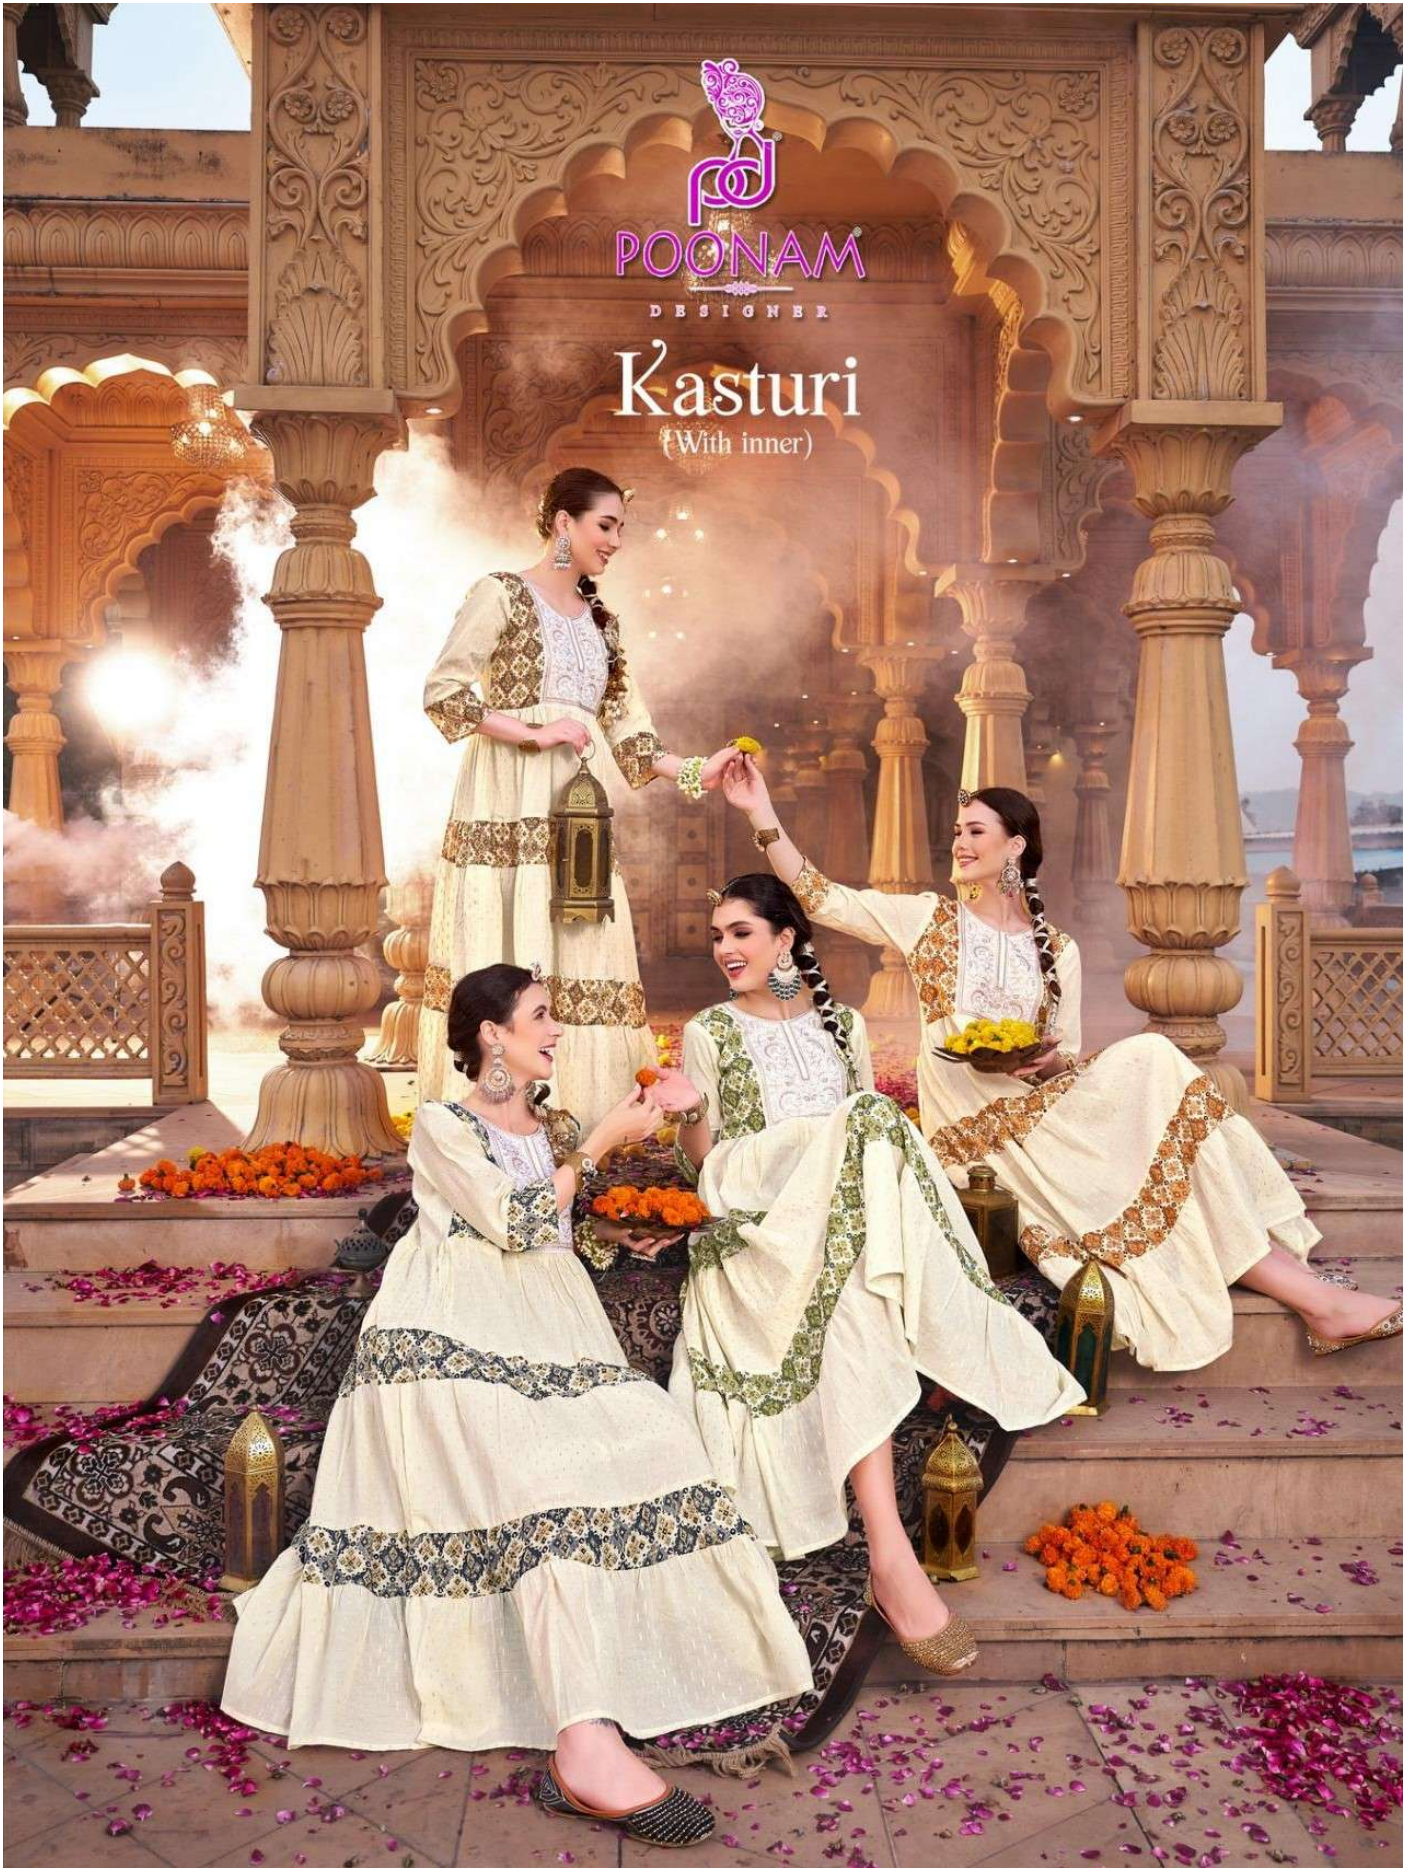

POONAM
DESIGNER

Kasturi

(With inner)

Kasturi

(With inner)

Size- M.L.XL.XXL.3XL.4XL.5XL

1001

1002

1003

1004

POONAM
DESIGNER

Kasturi

(With inner)

Life isn't all floras and gowns, even for the Princess of Wales.

PURE
ELEGANCE
1001

AND SPARKLE
AND SHINE