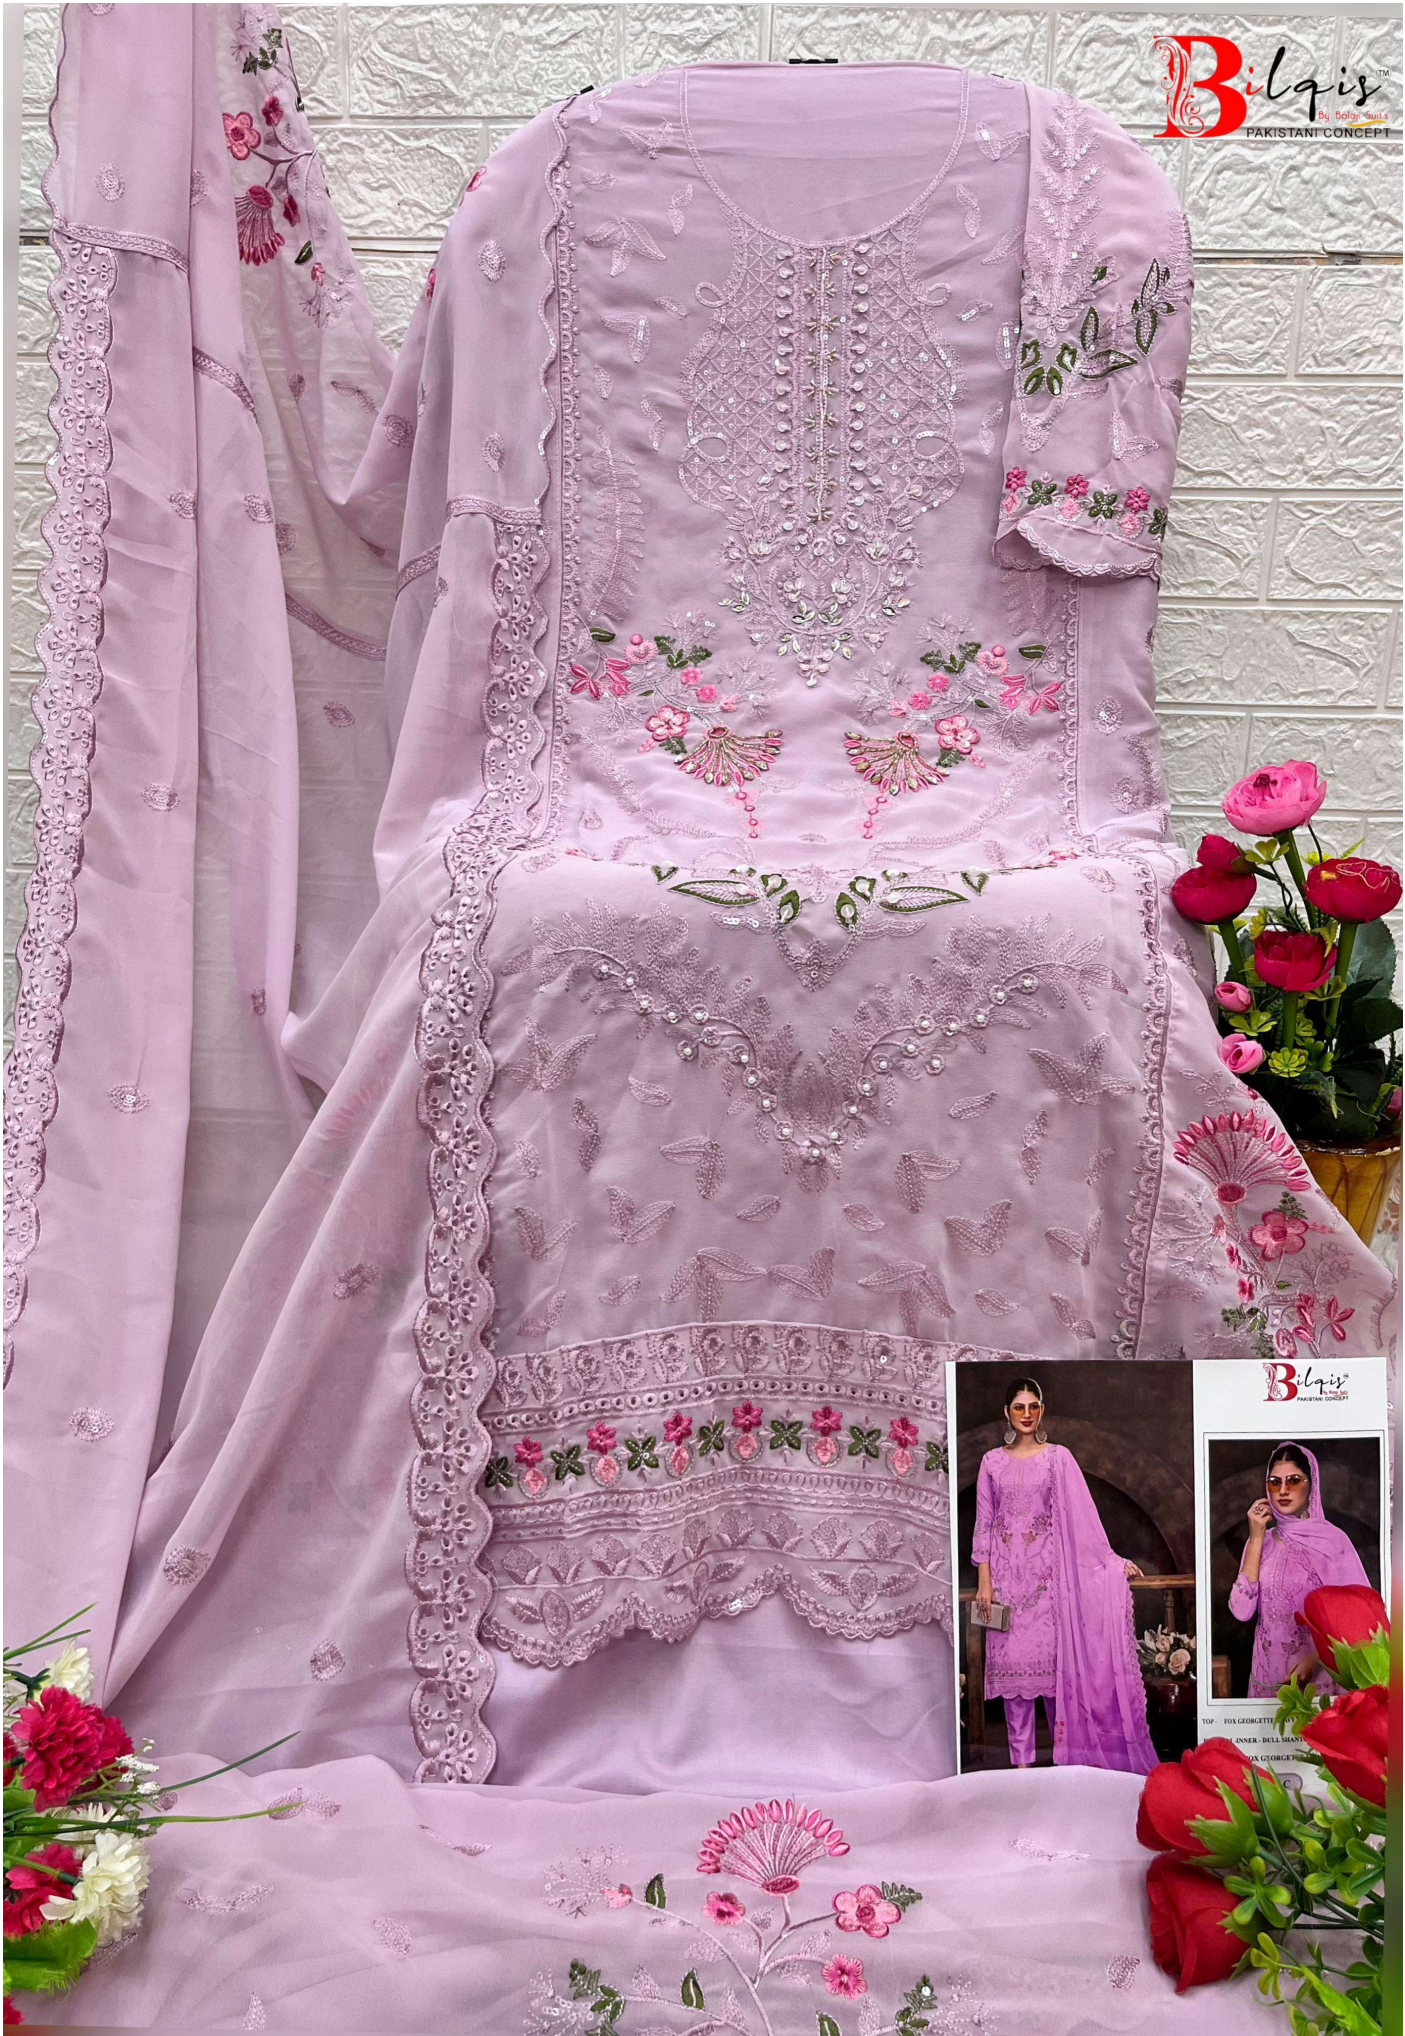

Bilqis
PAKISTANI CONCEPT

TOP - FOX GEORGETTE HEAVY EMBROIDERED WITH HAND WORK
BOTTOM - INNER - DULL SHANTUNG
DUPATTA - FOX GEORGETTE

B-111

TOP - FOX GEORGETTE HEAVY EMBROIDERED WITH HAND WORK

BOTTOM -INNER - DULL SHANTOON

DUPATTA - FOX GEORGETTE HEAVY EMBROIDERED

B-111 B

Bilqis[™]
By Bilqis Sultana
PAKISTANI CONCEPT

TOP - FOX GEORGETTE HEAVY EMBROIDERED WITH HAND
BOTTOM - INNER: DULL SHANTU
DUPATTA - FOX GEORGETTE HEAVY EMBROIDERED WITH HAND

TOP - FOX GEORGETTE HEAVY EMBROIDERED WITH HAND WORK

BOTTOM -INNER - DULL SHANTOON

DUPATTA - FOX GEORGETTE HEAVY EMBROIDERED

B-111 C

TOP - FOX GEORGETTE
INNER - DELL SHANI
FOX GEORGETTE

TOP - FOX GEORGETTE HEAVY EMBROIDERED WITH HAND WORK

BOTTOM -INNER - DULL SHANTOON

DUPATTA - FOX GEORGETTE HEAVY EMBROIDERED

B-111 D

TOP - FOX GEORGETTE HEAVY EMBROIDERED WITH HAND WORK

BOTTOM -INNER - DULL SHANTOON

DUPATTA - FOX GEORGETTE HEAVY EMBROIDERED

B - 111 A