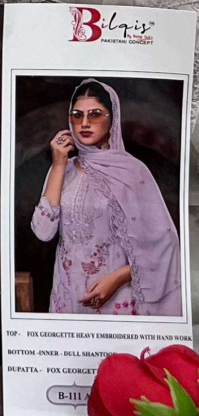

B - 111 B

B - 111 C

B - 111 D

TOP - FOX GEORGETTE HEAVY EMBROIDERED WITH HAND WORK

BOTTOM -INNER - DULL SHANTOON

DUPATTA - FOX GEORGETTE HEAVY EMBROIDERED

B-111 A

TOP - FOX GEORGETTE HEAVY EMBROIDERED WITH HAND WORK
BOTTOM - INNER - DULL SHANTUNG
DUPATTA - FOX GEORGETTE
B-111