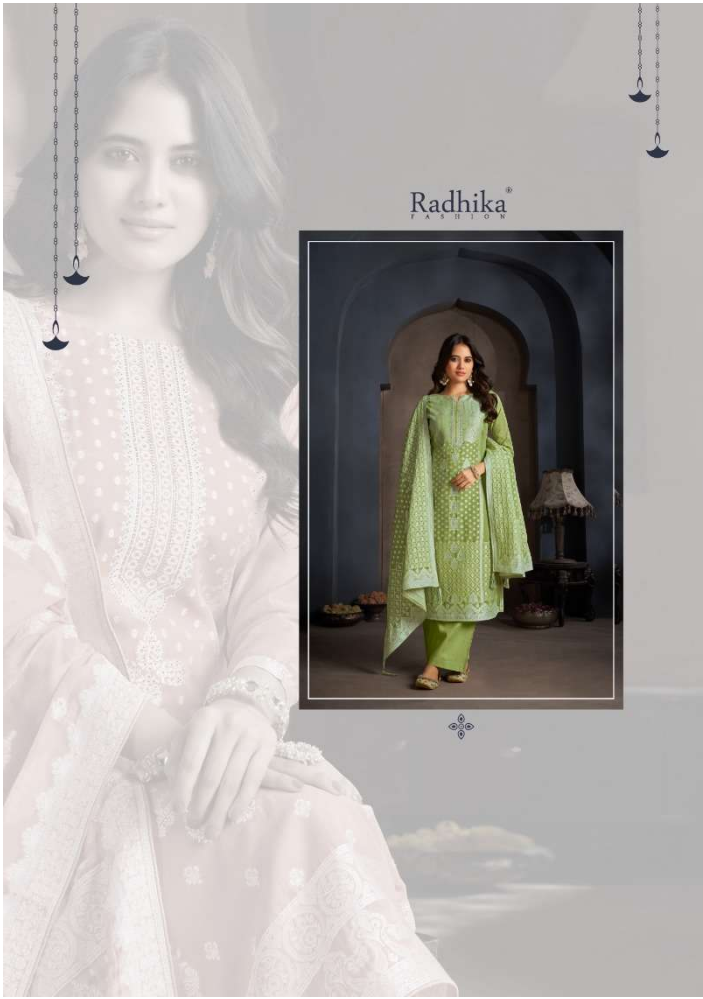

Radhika<sup>®</sup>  
FASHION

Radhika®  
FASHION

D.N.99002

Radhika<sup>®</sup>  
FASHION

D.N.99003

Radhika®  
FASHION

D.N.99004

Radhika®  
FASHION

D.N.99006

Azara  
Kanchi Suli  
Banarasi Adha

Radhika®  
F A S H I O N

D.N.99001

-: TOP :-  
COTTON JACQUARD WITH SWAROVSKI  
& LACE WORK WITH CRAPE INNER

--: DUPATTA :-  
COTTON JACQUARD BOX PALLU  
WITH FOUR SIDE PIPING & LATKAN