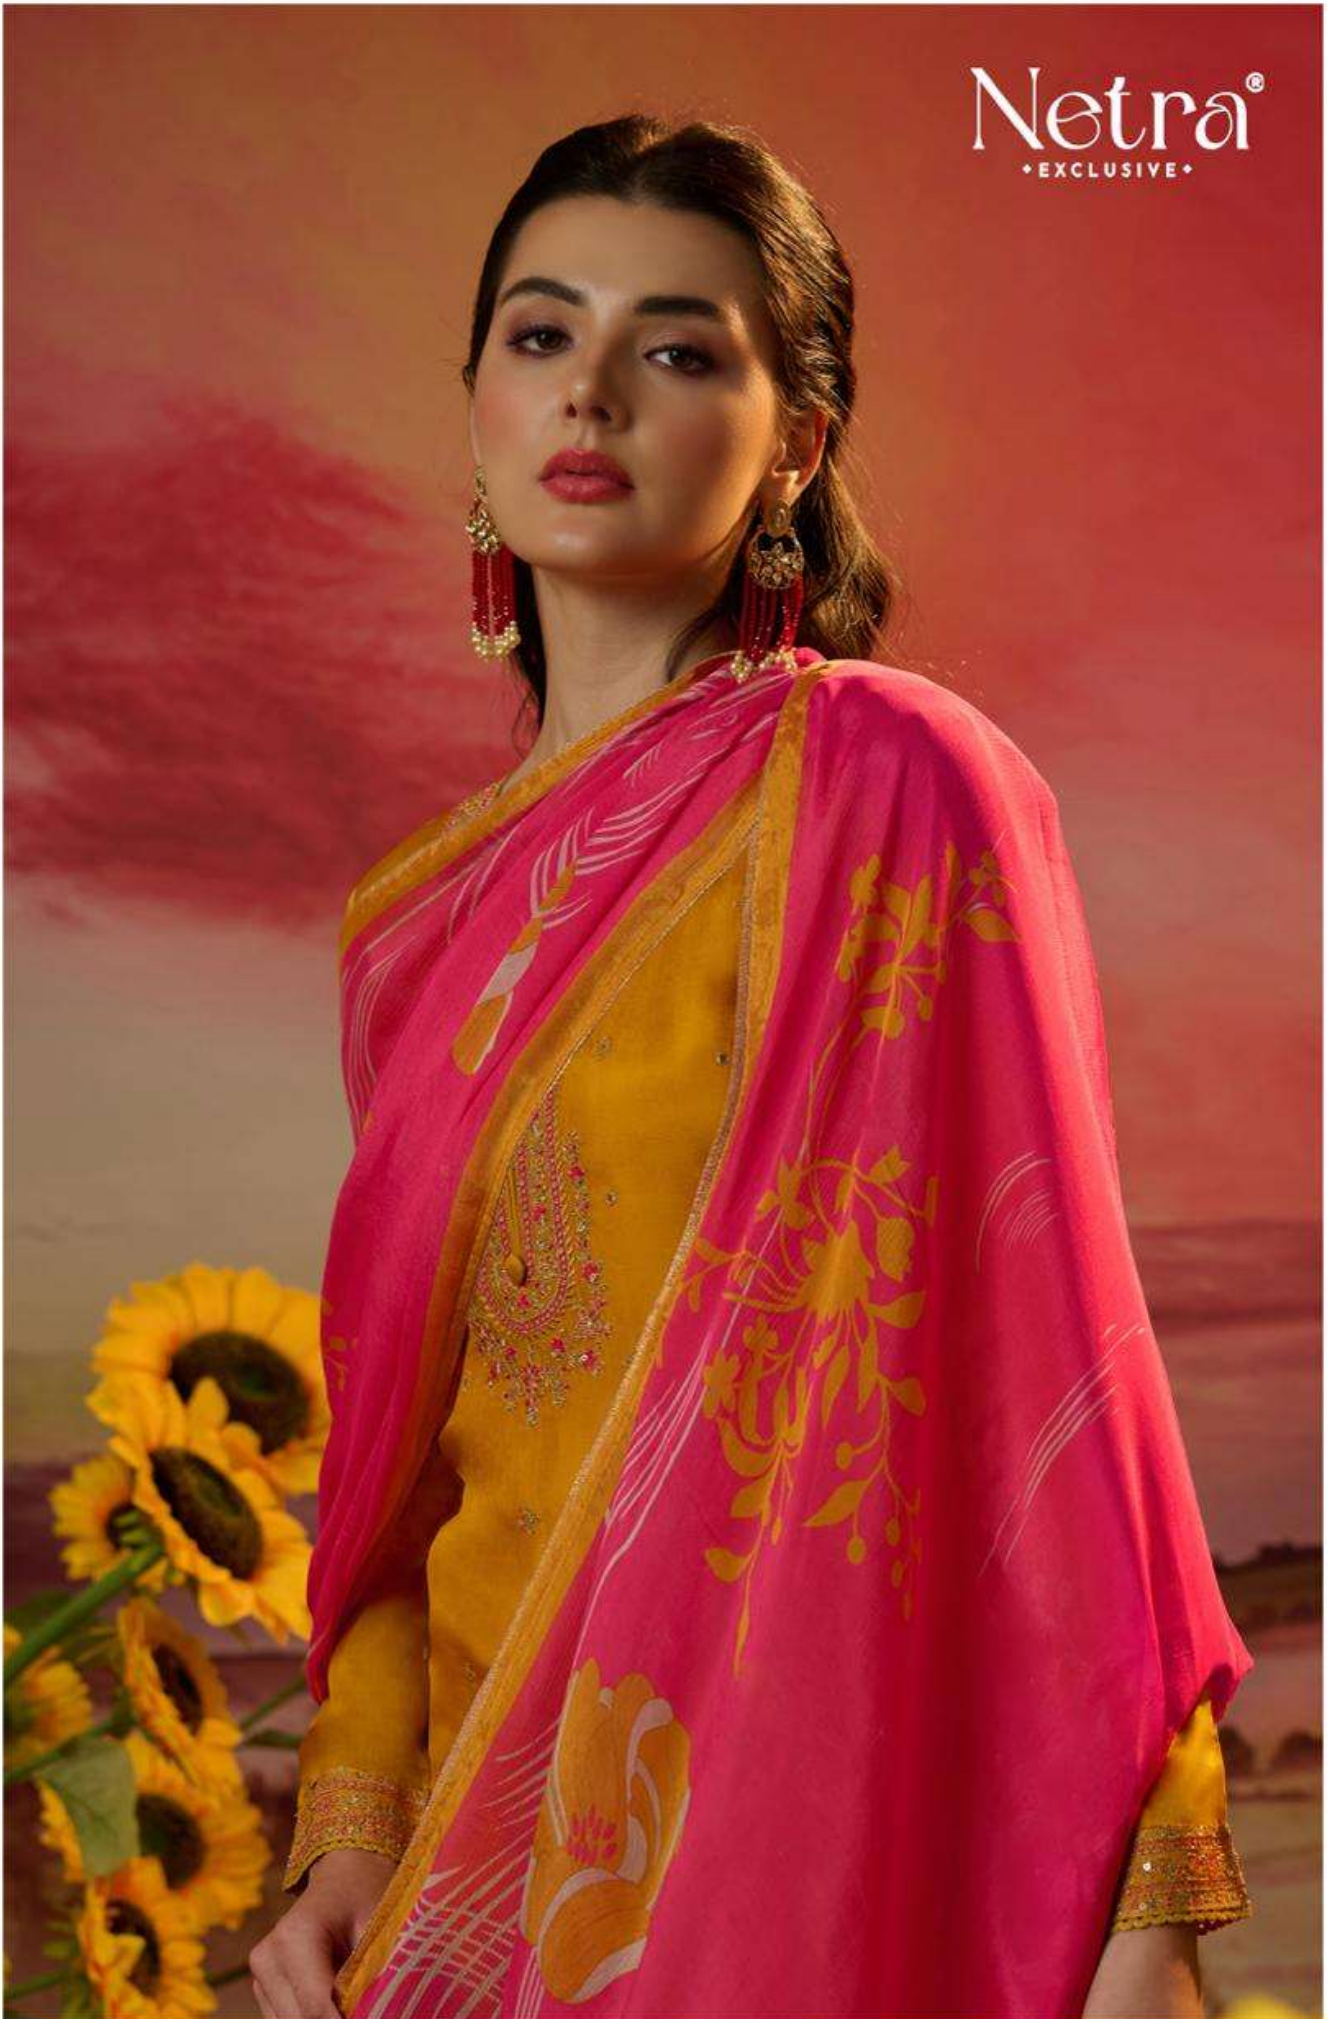

Netra®
• EXCLUSIVE •