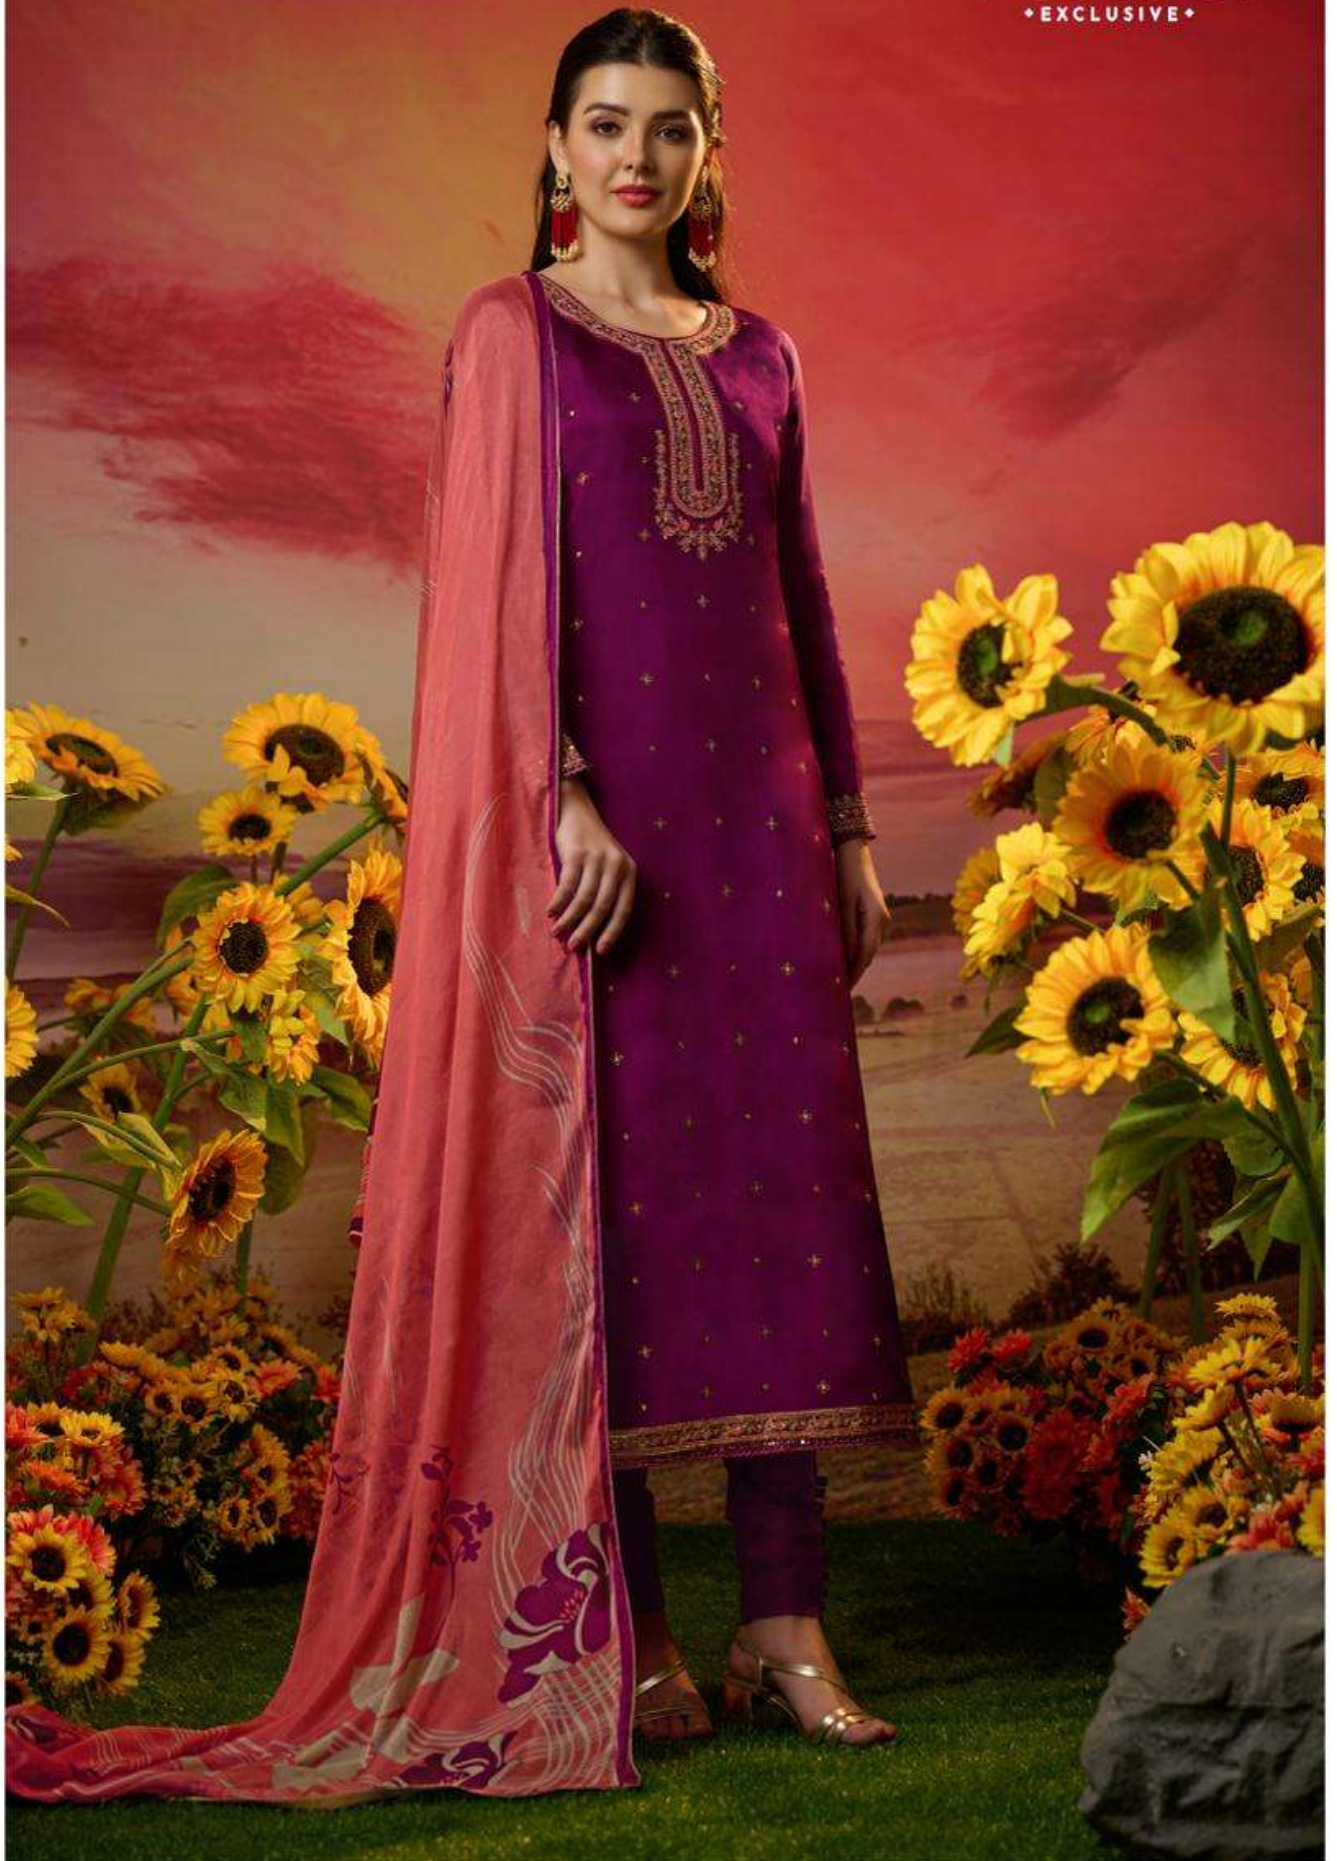

Netra®
• EXCLUSIVE •