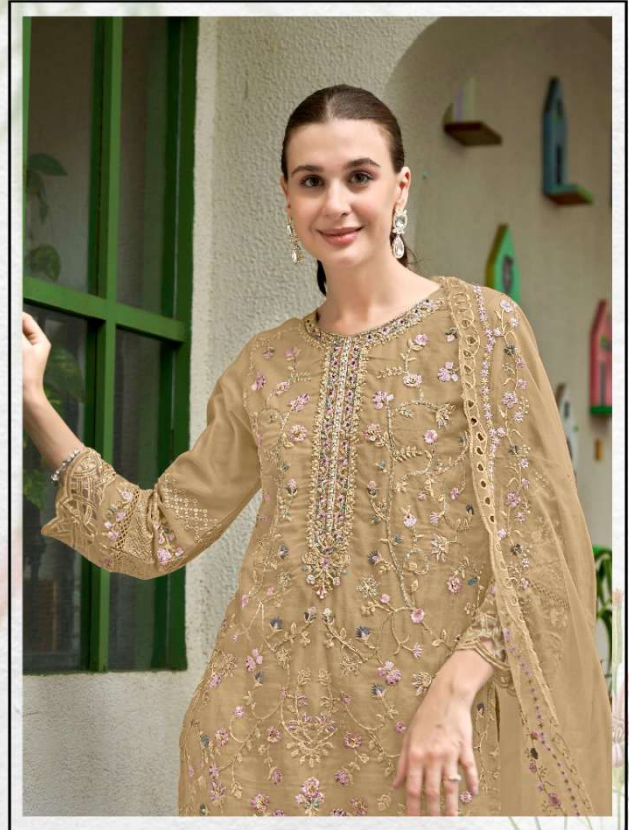

Motifz
FASHION FORWARD

R.1116-B

READY MADE
COLLECTION
SIZE:- **XI**

TOP-ORANGZA WITH EMBROIDERY KHATLI WORK
BOTTOM - VISCOSE SILK
DUPATTA - ORANGZA WITH EMBROIDERY