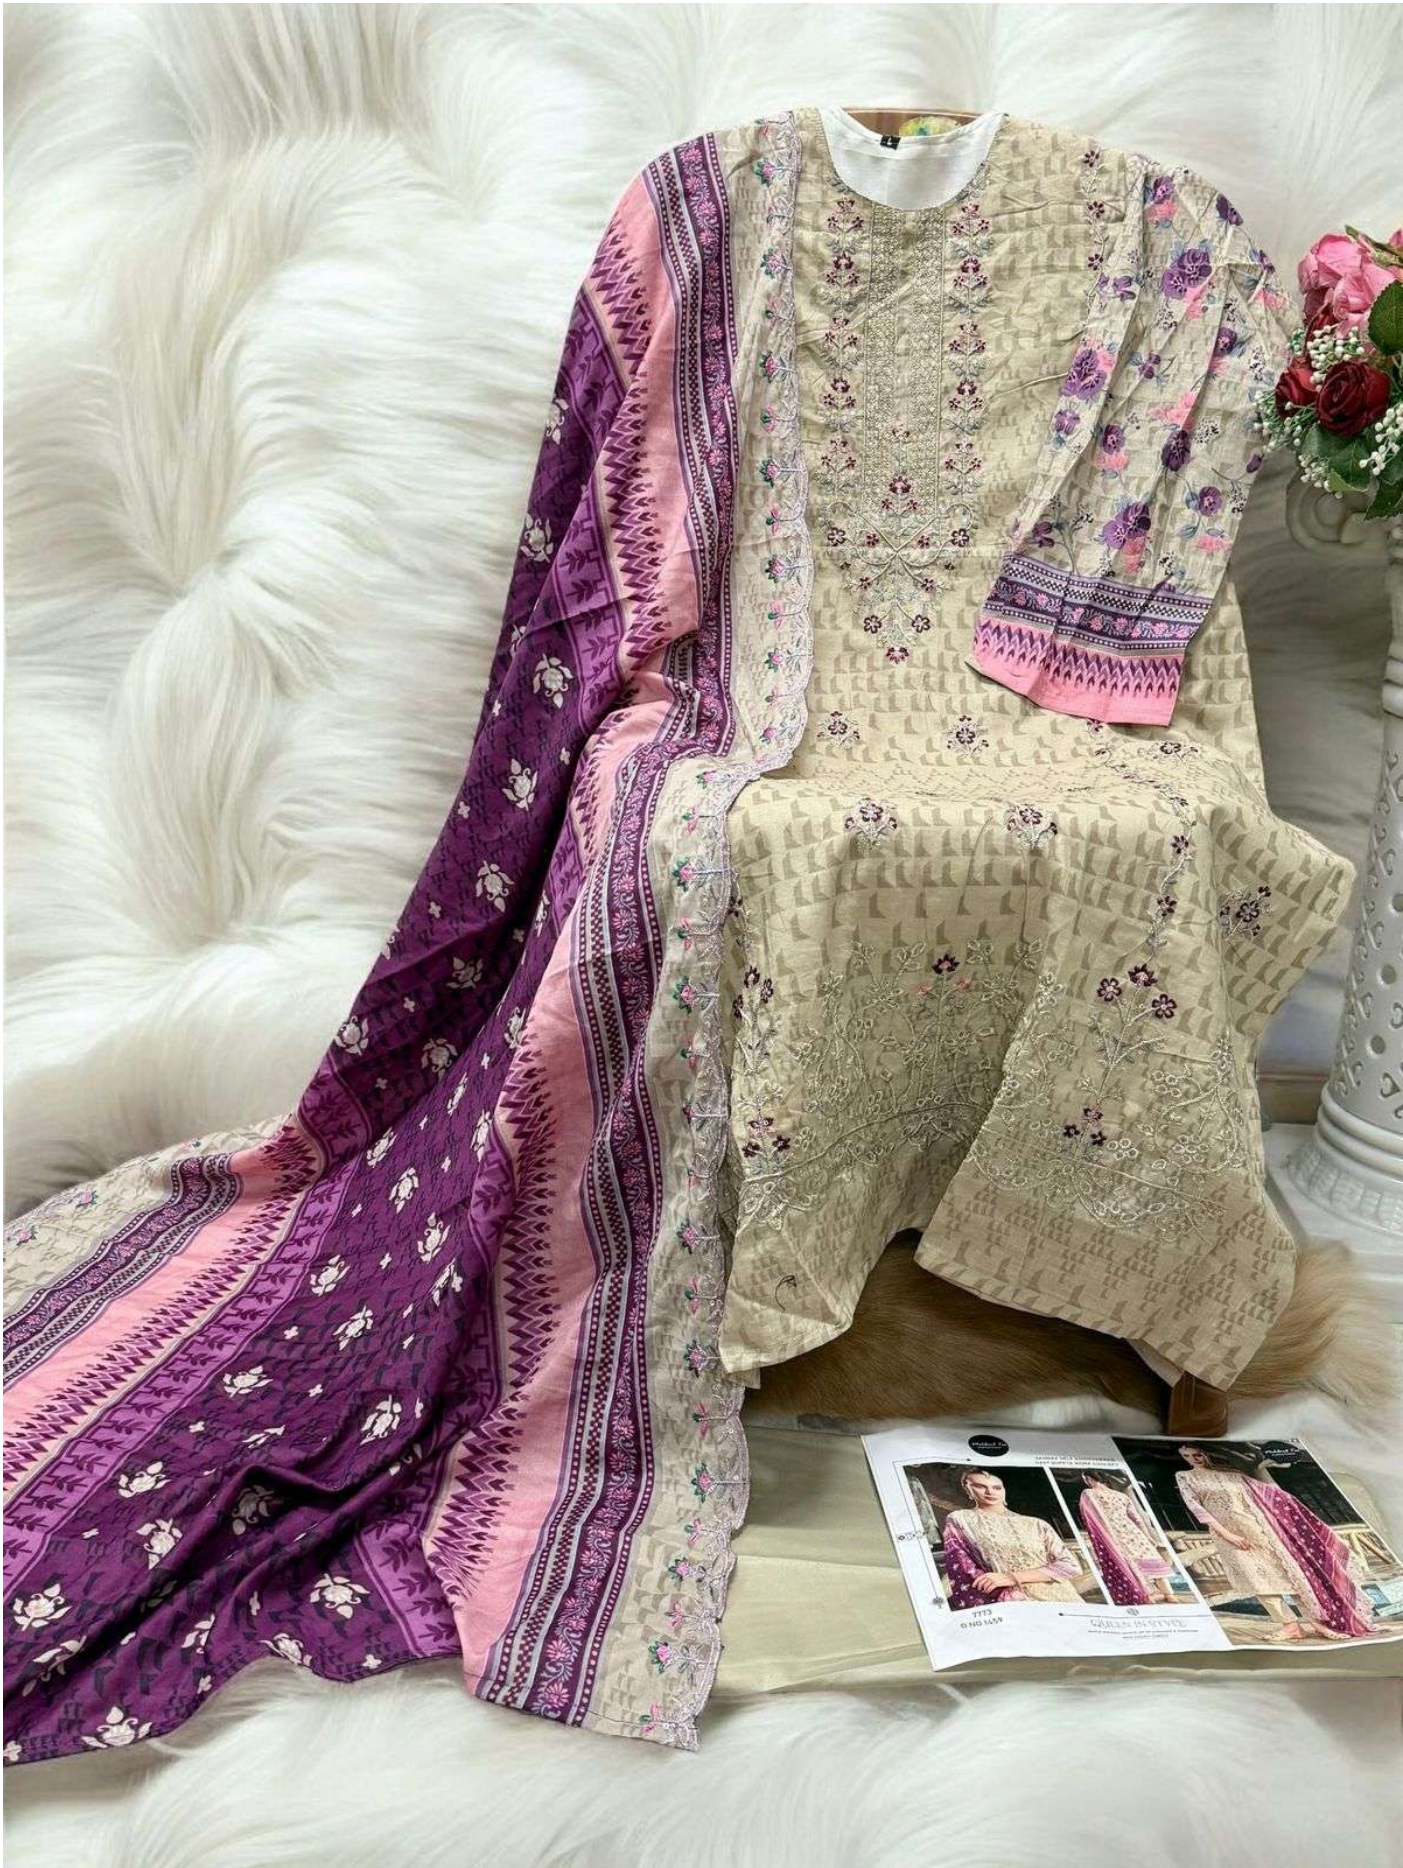

QUEEN IN STYLE

SIMPLE WITHOUT LETTING GO OF ELEGANCE & TRADITION
WITH NATURAL FABRICS

SAHNAZ SELF EMBROIDERED
HAYV DUPPTA WORK CONCEPT

7773
D.NO.1459

QUEEN IN STYLE

SIMPLE WITHOUT LETTING SO OF ELEGANCE & TRADITION
WITH NATURAL FABRICS