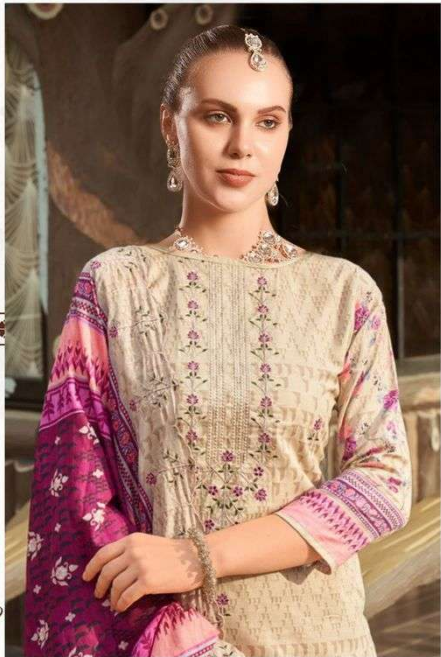

SAHNAZ SELF EMBROIDERED
HAYV DUPPTA WORK CONCEPT

7773
D.NO.1460

QUEEN IN STYLE

SIMPLE WITHOUT LETTING GO OF ELEGANCE & TRADITION
WITH NATURAL FABRICS

SAHNAZ SELF EMBROIDERED
HAYV DUPPTA WORK CONCEPT

7773
D.NO.1457

QUEEN IN STYLE

SIMPLE WITHOUT LETTING GO OF ELEGANCE & TRADITION
WITH NATURAL FABRICS

SAHNAZ SELF EMBROIDERED
HAYV DUPPTA WORK CONCEPT

7773
D.NO.1459

QUEEN IN STYLE

SIMPLE WITHOUT LETTING SO OF ELEGANCE & TRADITION
WITH NATURAL FABRICS