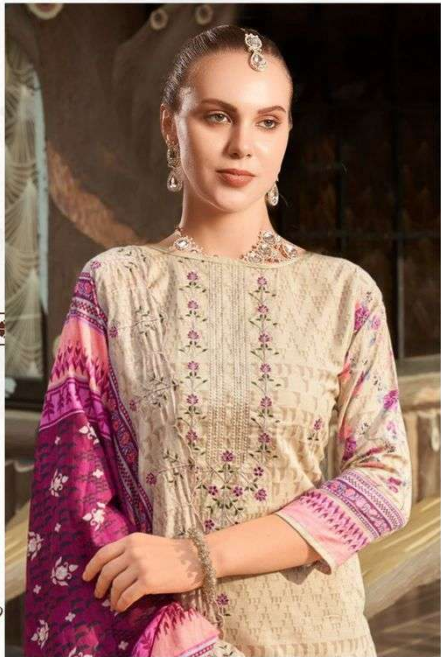

SAHNAZ SELF EMBROIDERED  
HAYV DUPPTA WORK CONCEPT

7773  
D.NO.1459

QUEEN IN STYLE

SIMPLE WITHOUT LETTING SO OF ELEGANCE & TRADITION  
WITH NATURAL FABRICS

SAHNAZ SELF EMBROIDERED  
HAYV DUPPTA WORK CONCEPT