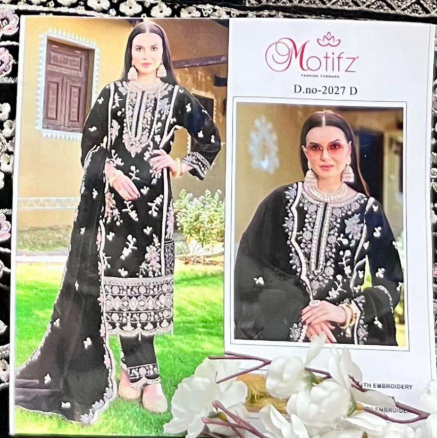

Motifz
FASHION FORWARD

D.no-2027 A

TOP- 9000 VELVET WITH EMBROIDERY

BOTTOM- VELVET PATCH WORK

DUPATTA- VELVET WITH EMBROIDERY

TOP- 9000 VELVET WITH EMBROIDERY

BOTTOM- VELVET PATCH WORK

DUPATTA- VELVET WITH EMBROIDERY

D.no-2027-C

D.no-2027-B

D.no-2027-A

D.no-2027-D

Motifz®
FASHION FORWARD

EMBROIDERY

Motifz
FASHION FORWARD

D.no-2027 D

TOP- 9000 VELVET WITH EMBROIDERY

BOTTOM- VELVET PATCH WORK

DUPATTA- VELVET WITH EMBROIDERY

Motifz®
FASHION FORWARD

Motifz
D.no-2027 C

Motifz[®]
FASHION FORWARD

Motifz
FASHION FORWARD

D.no-2027 C