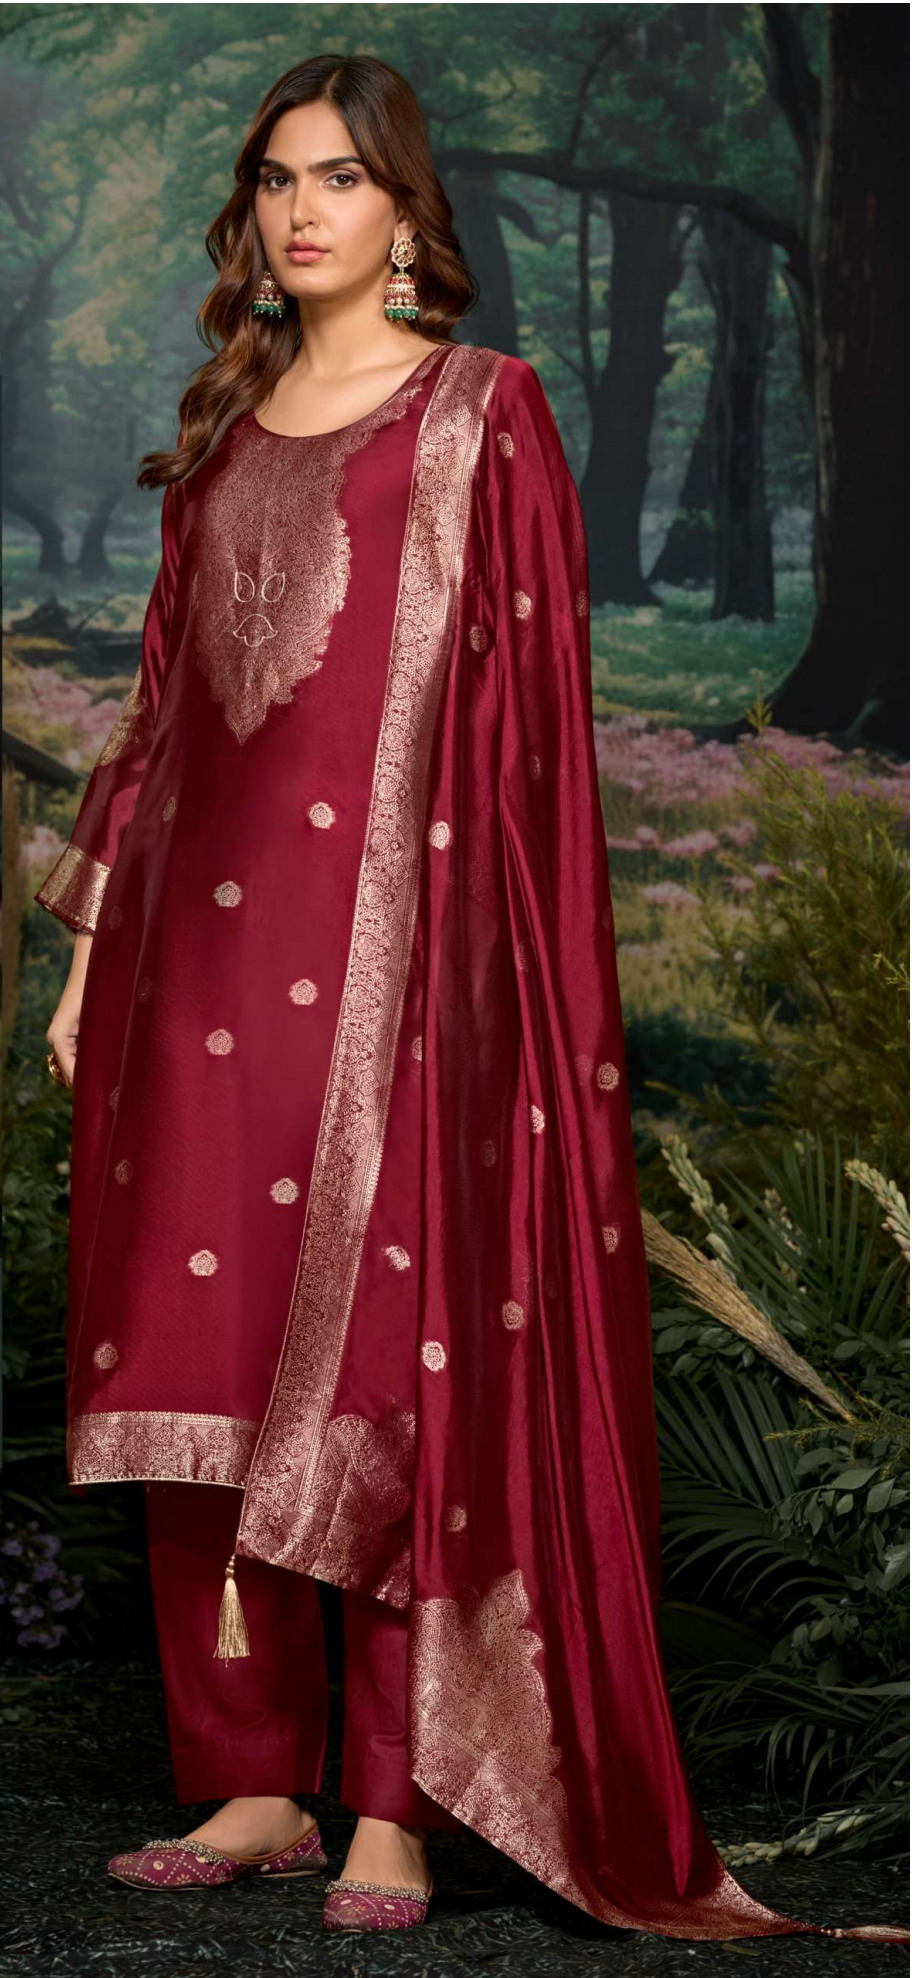

Netra®
• EXCLUSIVE •

Tareef

14002