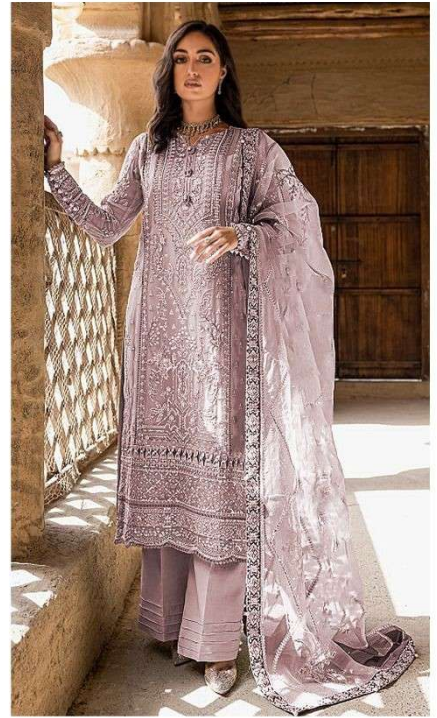

**Rosemeen**<sup>®</sup>

C-1565-B

C-1565

C-1565 B

C-1565 C

**Fepic**<sup>®</sup>

**WASHING INTRUCTIONS**

DO NOT USE ANY TYPE OF BLEACH OR STAIN REMOVING CHEMICALS  
BEFORE CUTTING / STITCHING, FABRIC SHOULD BE SOAKED BE SOAKED IN WATER  
( ALL COMPONENTS SEPARATELY ) FOR 15 MINUTES  
DO NOT KEEP WET FABRIC IN TWISTED FROM IN ORDER TO AVOID COPY MARKS |  
WASH COLOURED AND WHITE FABRICS SEPARATELY  
IRON CLOTHES AT MODERATE TEMPERATURE | DO NOT DRY FABRIC IN DIRECT SUNLIGHT  
( EXTRA LACES, HANGINGS AND ACCESSORIES ARE NOT INDUDED )