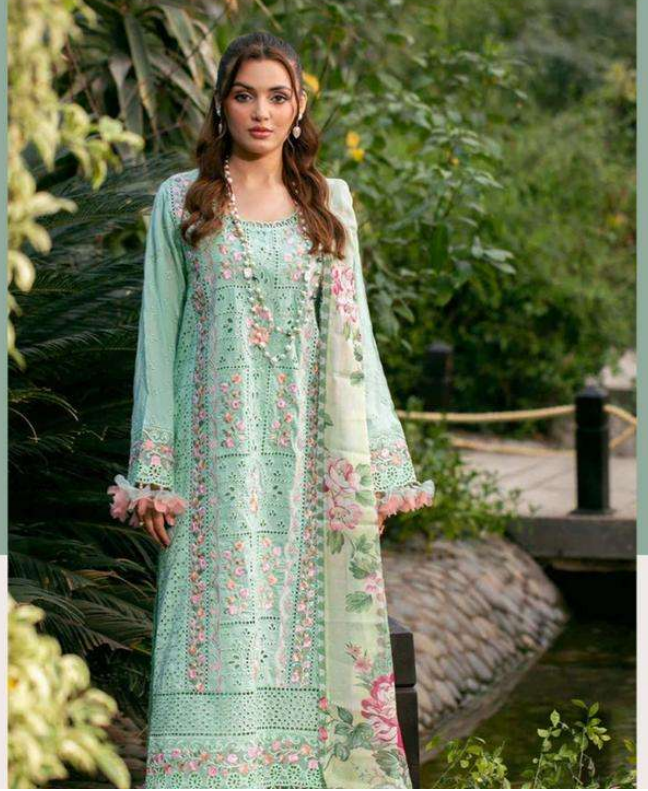

F A B U L O U S

Make your day more exquisite with this exclusive ready to wear saree to grace all occasions.

29001

Saniya  
TRENDZ

ESSENTIALS  
Make your day more exquisite with the exclusive ready-to-wear saree to grace all occasions.

29002

29002

Saniya  
TRENDZ

Saniya TRENOZ

S M I P L L I C I T Y  
Make your day more beautiful with this beautiful look. Its best option to grace all occasions.

29003

**ADAN LIBAS  
CHIKANKARI - 29**

**ADAN LIBAS  
CHIKANKARI - 29**

**TOP:-** COTTON WITH HEAVY EMBROIDERY  
CHIKANKARI WORK  
**BOTTOM:-** COTTON  
**DUPATTA:-** COTTON WITH DIGITAL PRINT

**29001**

**29002**

**29003**