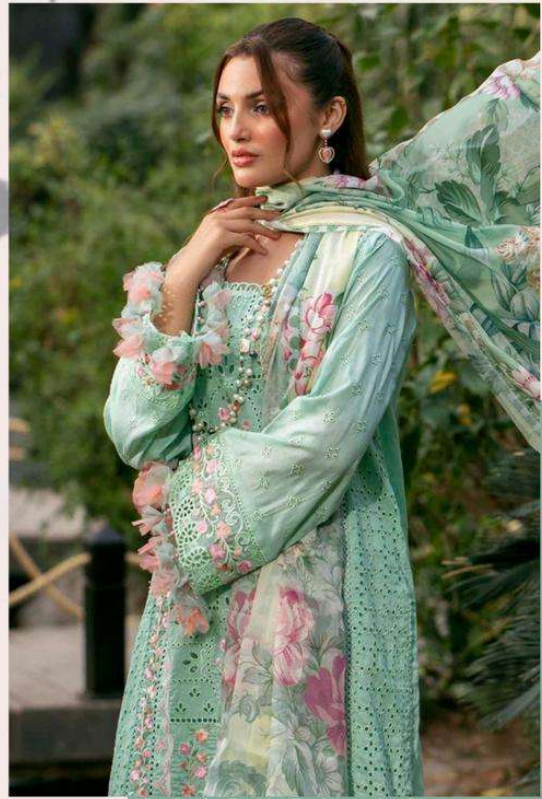

F A B U L O U S

Make your day more exquisite with this exclusive ready to wear saree to grace all occasions.

29001

Saniya  
TRENDZ

ESSENTIALS  
Make your day more exquisite with the exclusive ready-to-wear saree to grace all occasions.

29002

29002

Saniya  
TRENDZ

Saniya TRENOZ

S M I P L L I C I T Y  
Make your day more beautiful with this beautiful look. Its best option to grace all occasions.

29003

**ADAN LIBAS  
CHIKANKARI - 29**

**ADAN LIBAS  
CHIKANKARI - 29**

**TOP:-** COTTON WITH HEAVY EMBROIDERY  
CHIKANKARI WORK  
**BOTTOM:-** COTTON  
**DUPATTA:-** COTTON WITH DIGITAL PRINT

**29001**

**29002**

**29003**