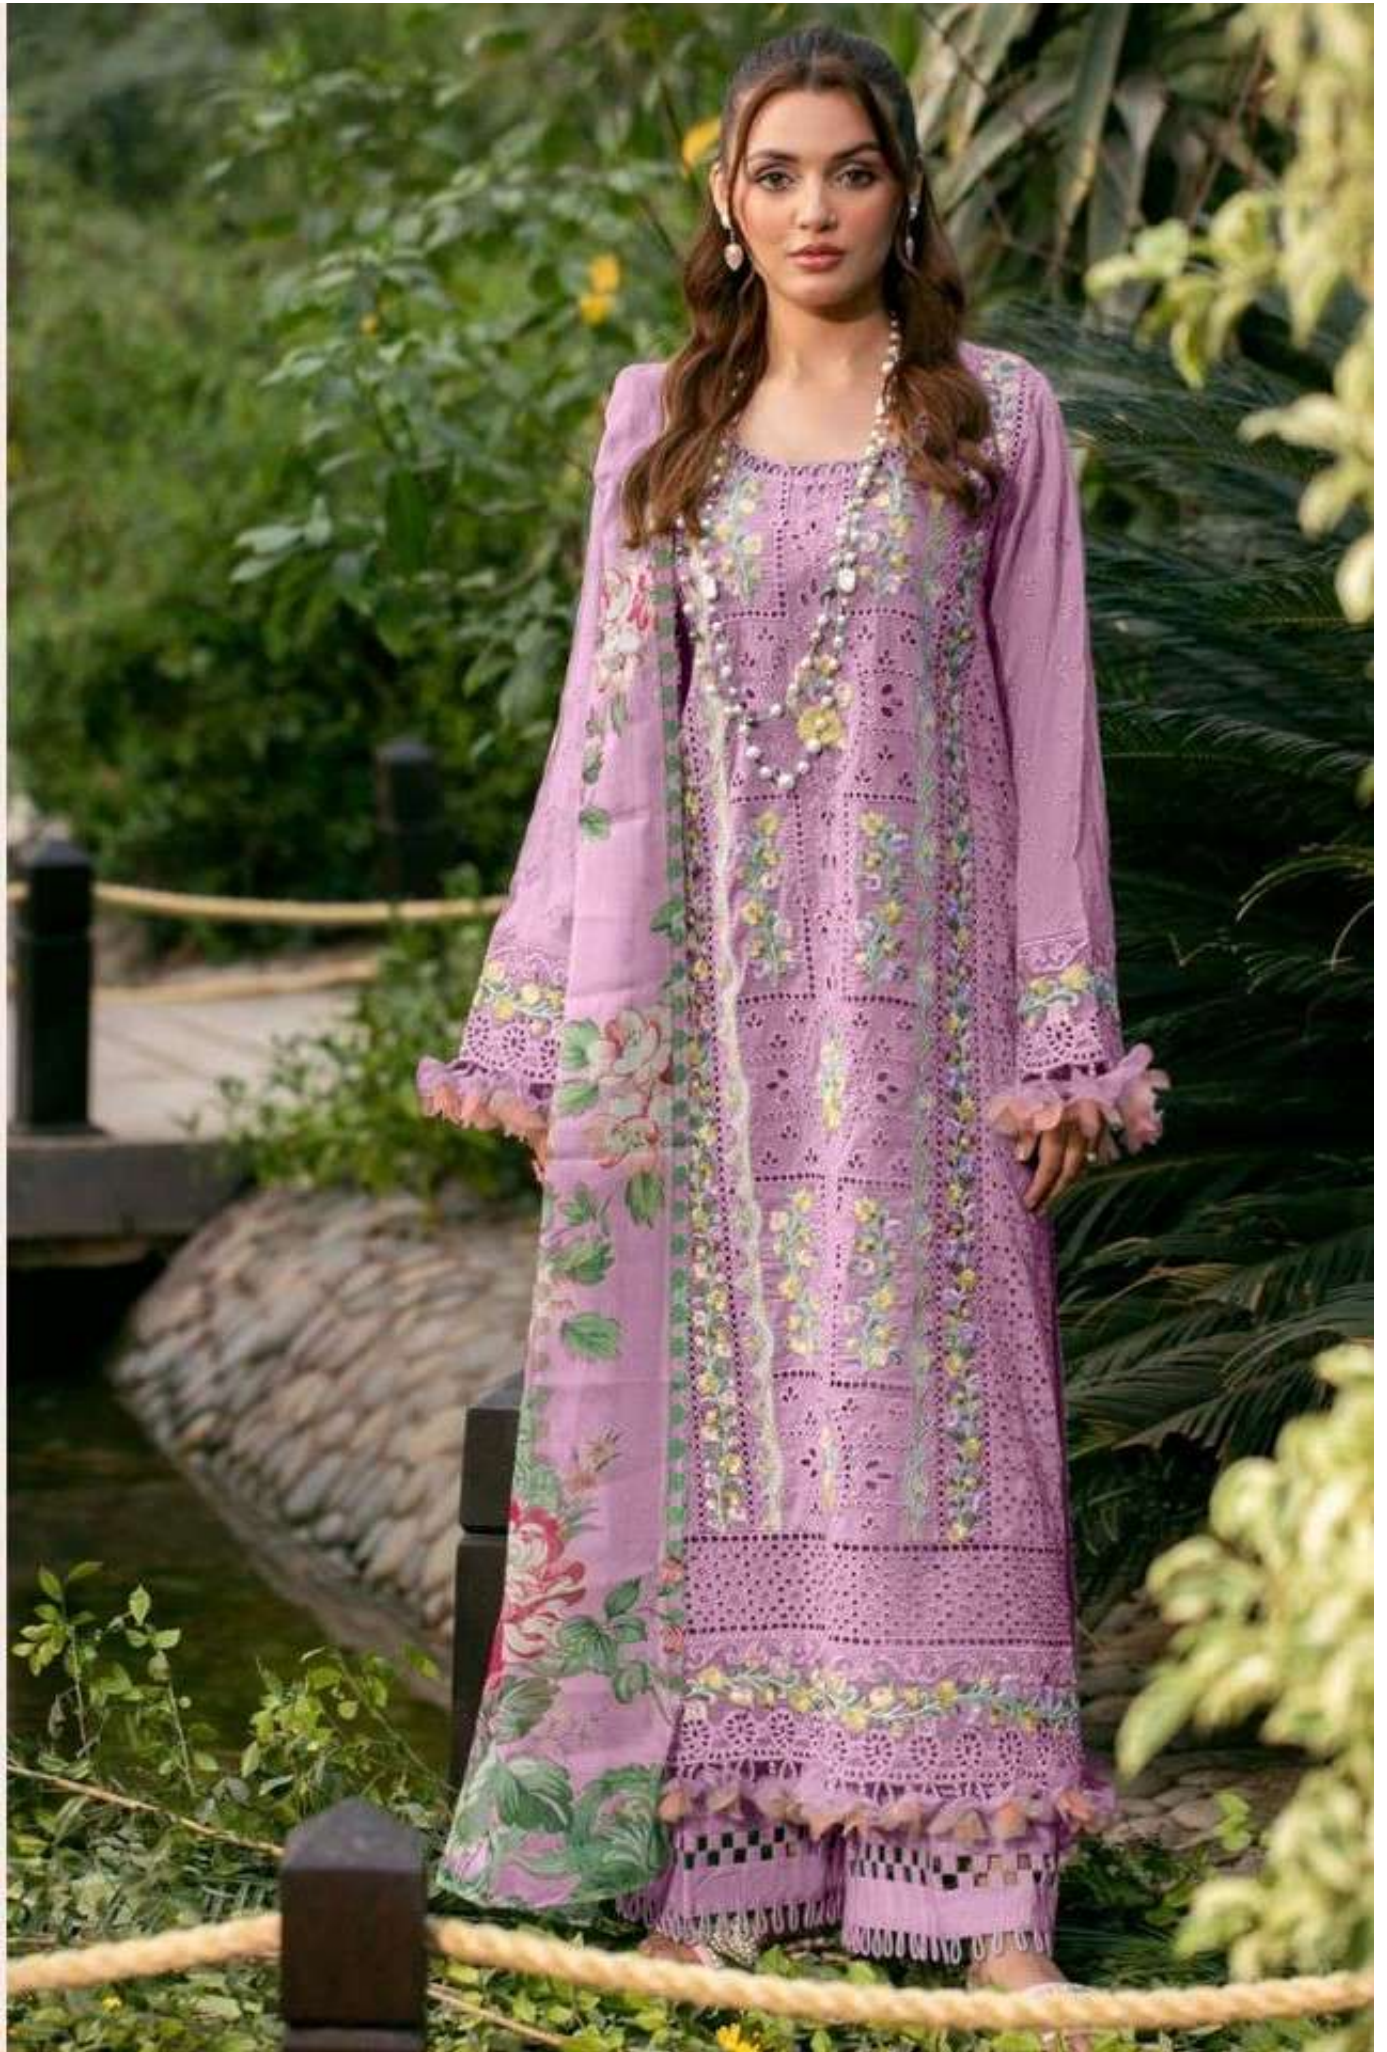

29002

29002

Saniya  
TRENDZ

Saniya TRENOZ

S M I P L L I C I T Y  
Make your day more beautiful with this beautiful look. Its best option to grace all occasions.

29003

**ADAN LIBAS  
CHIKANKARI - 29**

**ADAN LIBAS  
CHIKANKARI - 29**

**TOP:-** COTTON WITH HEAVY EMBROIDERY  
CHIKANKARI WORK  
**BOTTOM:-** COTTON  
**DUPATTA:-** COTTON WITH DIGITAL PRINT

**29001**

**29002**

**29003**