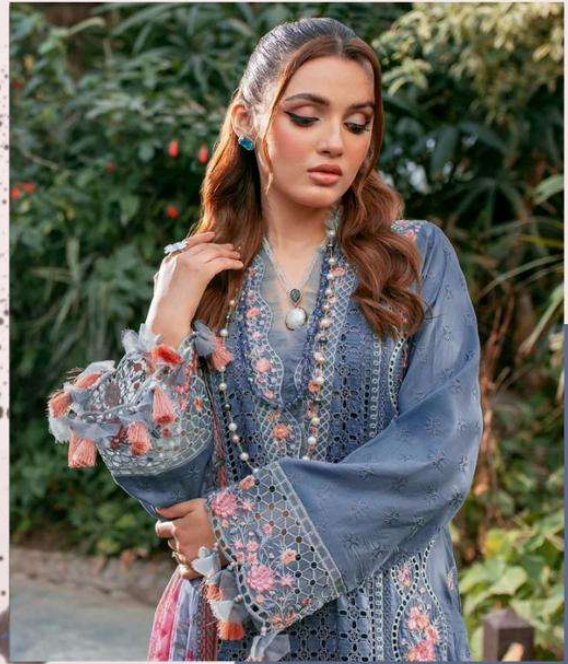

Saniya TRENOZ