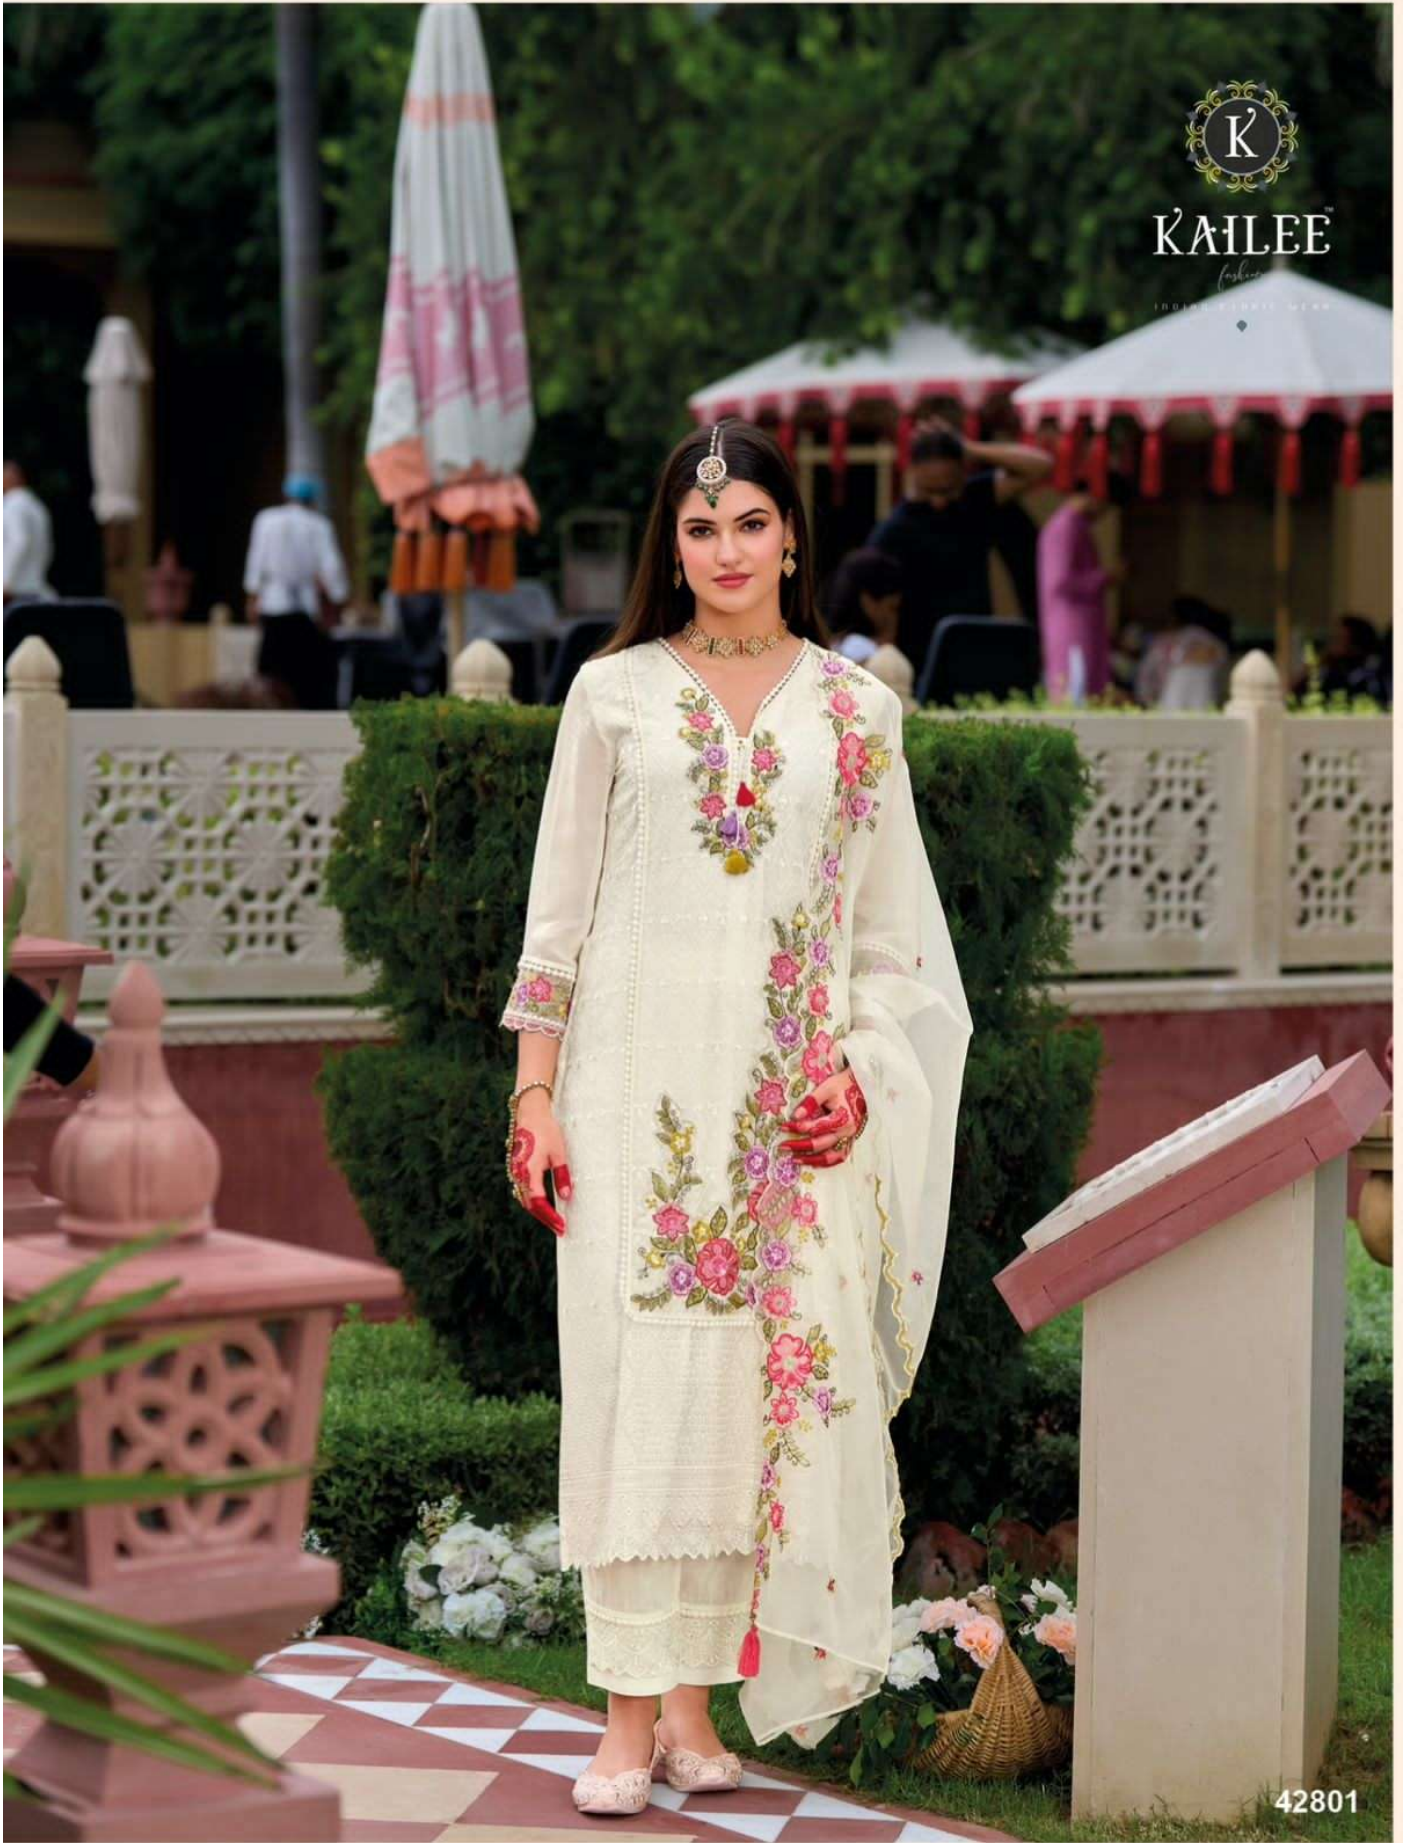

Alfaz

KAILEE™
fashion
INDIAN ETHNIC WEAR

Alfaz

KAILEE™
fashion
INDIAN ETHNIC WEAR

KAILEE

INDIAN FASHION WEEK

42801

KAILEE™
fashion
INDIAN ETHNIC WEAR

42802

KAILEE™

fashion

INDIAN ETHNIC WEAR

THE FALL LAYERING

Some women think that if the look this season is minis, they have to wear minis. If you don't have great legs, there are plenty of alternatives

42803