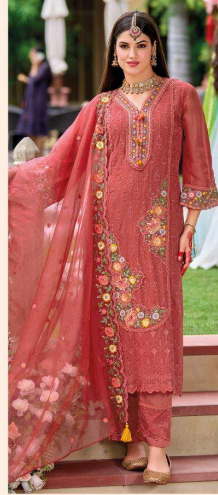

KAILEE™
fashion
INDIAN ETHNIC WEAR

KAILEE

INDIAN ETHNIC WEAR

KAILEE™

fashion

INDIAN ETHNIC WEAR

**FIT
FASHION
GUIDE**

*My style is not that big. I wear dresses, tight
pants, and I wear diamonds*

KAILEE™
fashion
INDIAN ETHNIC WEAR

42801

42802

42803

42804

42805

42806

Alfaz