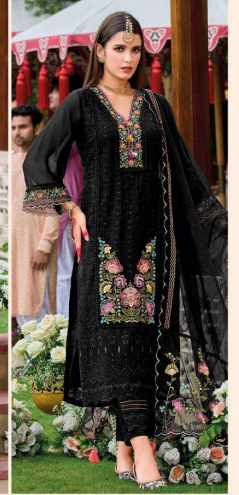

KAILEE™
fashion
INDIAN ETHNIC WEAR

KAILEE

INDIAN ETHNIC WEAR

KAILEE™

fashion

INDIAN ETHNIC WEAR

**FIT
FASHION
GUIDE**

*My style is not that big. I wear dresses, tight
pants, and I wear diamonds*

KAILEE™
fashion
INDIAN ETHNIC WEAR

42801

42802

42803

42804

42805

42806

Alfaz