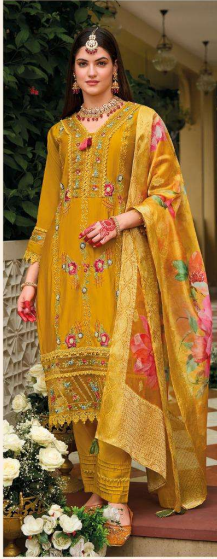

KAILEE™

fashion

INDIAN ETHNIC WEAR

Naqush

◆
42771

KAILEE™

fashion
INDIAN ETHNIC WEAR

KAILEE™

fashion

INDIAN ETHNIC WEAR

◆◆
42772

◆
42773

KAILEE™

fashion

INDIAN ETHNIC WEAR

KAILEE™
fashion
INDIAN ETHNIC WEAR

◆
42774

KAILEE™

INDIAN ETHNIC WEAR

LAND *of*
PERIOD

A great dress can make you remember what is beautiful about life

42771

42772

42773