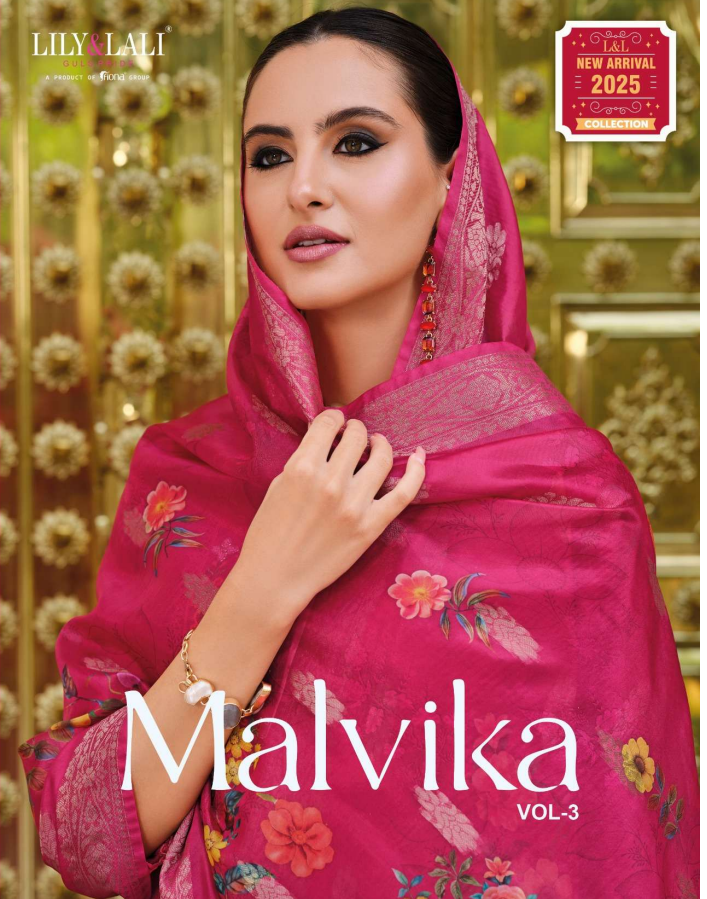

LILY & LALI
A PRODUCT OF FICOMI GROUP

L&L
NEW ARRIVAL
2025
COLLECTION

Malvika

VOL-3

LILY & LALI
A PRODUCT OF FICOMI GROUP

Corporate office:

A-TOWER, SHOP NO 18, GROUND FLOOR, LANDMARK EMPIRES, SAROLI, SURAT, INDIA-395010
PH: 0261 2645451 - 0261 2643451

FOLLOW US

Complimentary Copy Not For Sale

Malvika

VOL-3