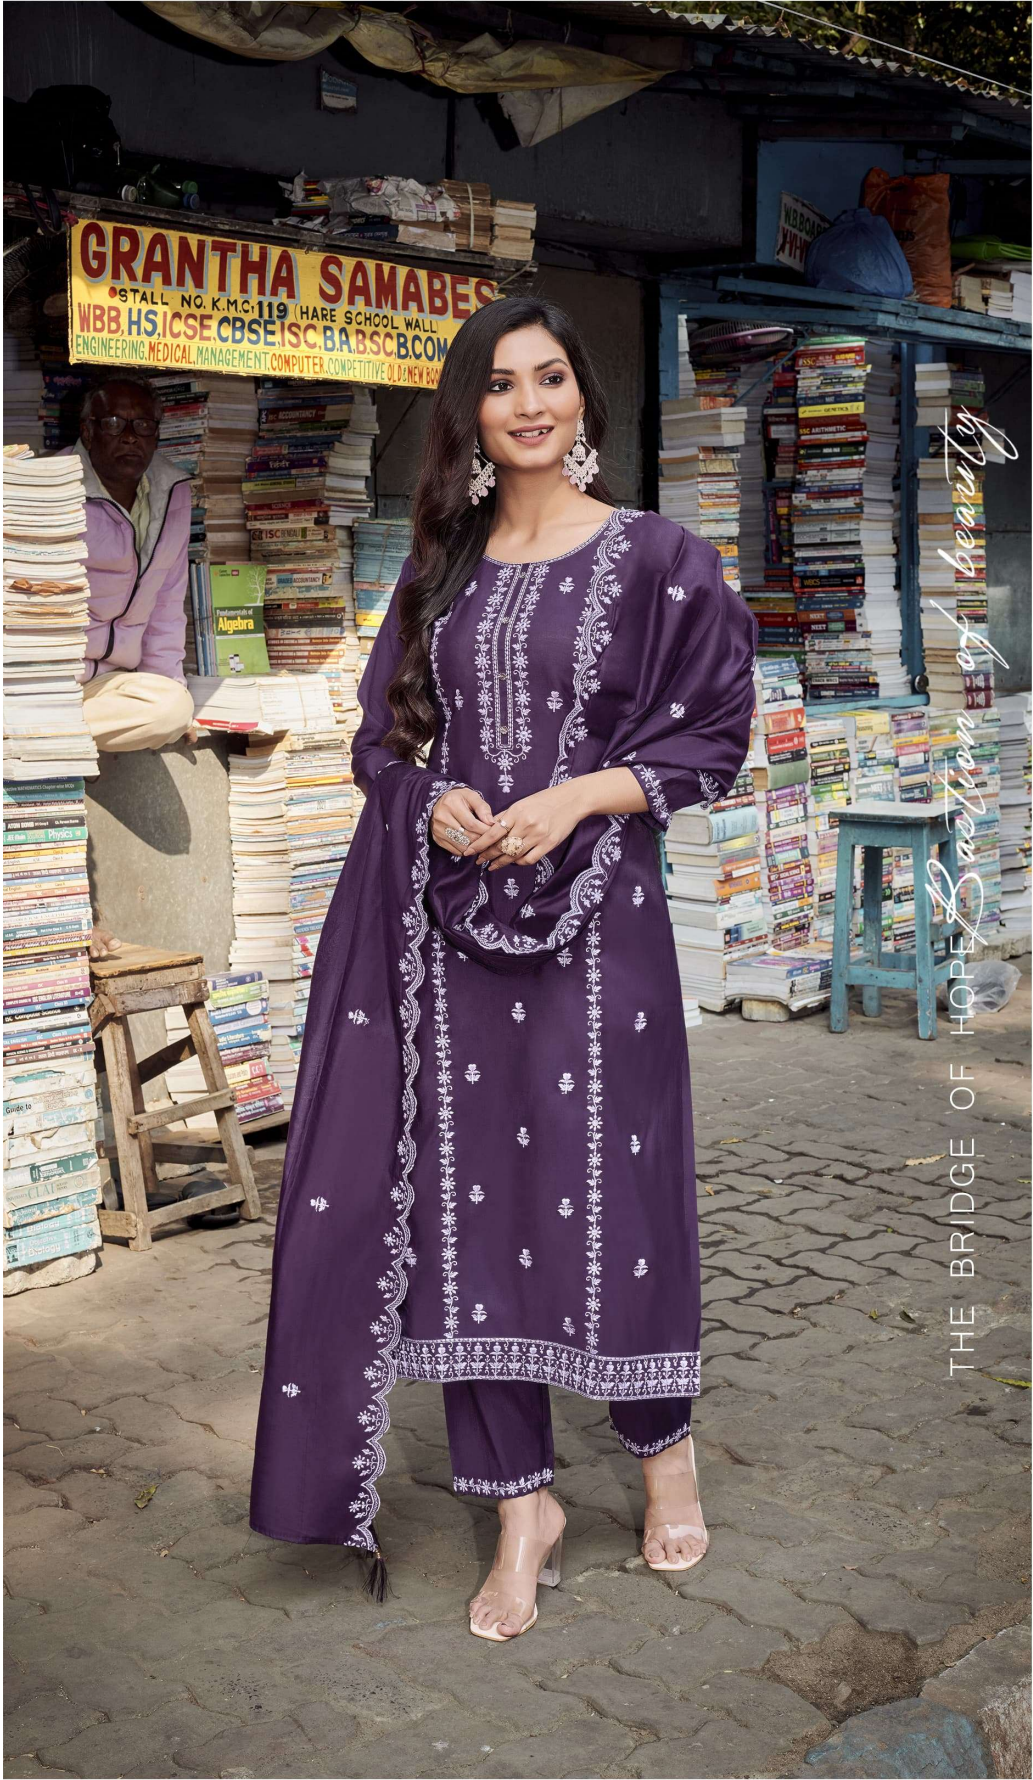

THE BRIDGE OF HOPE & *Portion of beauty*

WOODDEE

~ D.NO. 1004 ~