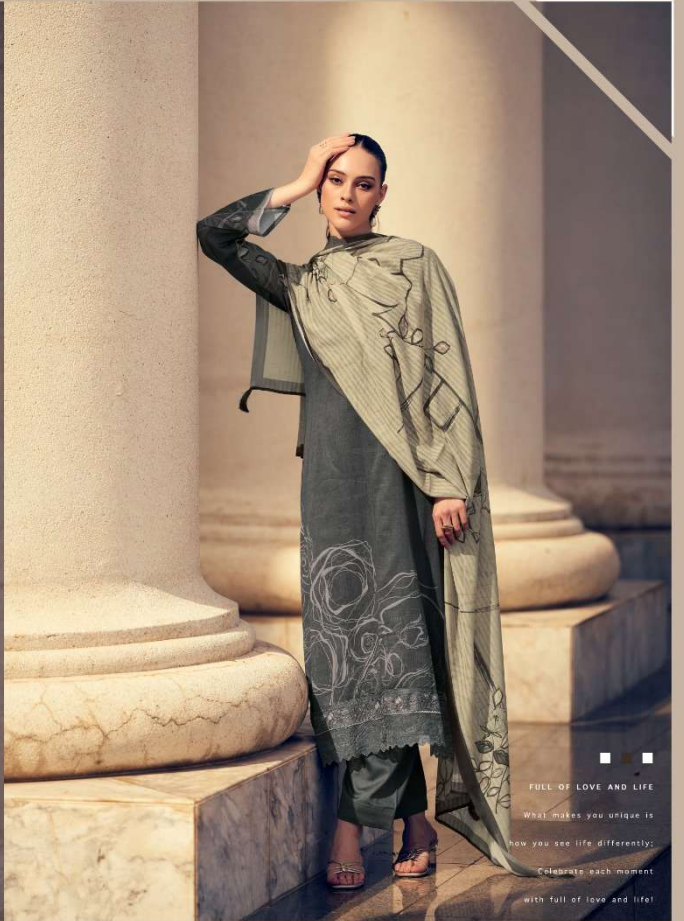

THE ICONIC LOOK

ZAYAN

Sadhana
FASHION

THE ICONIC LOOK

ZAYAN

Sadhana
FASHION

 Sadhana
11255

FULL OF LOVE AND LIFE
What makes you unique is
how you see life differently;
Celebrate each moment
with full of love and life!

BLAZE CHASER

ORIGINATES FROM WITHIN
Beauty is a radiance that originates from
within and comes from inner
Nerve and strong character.

Sadhana
11256

RESTORING YOUR OWN SOUL.
Whenever you are creating
beauty around you,
you are restoring your own soul.