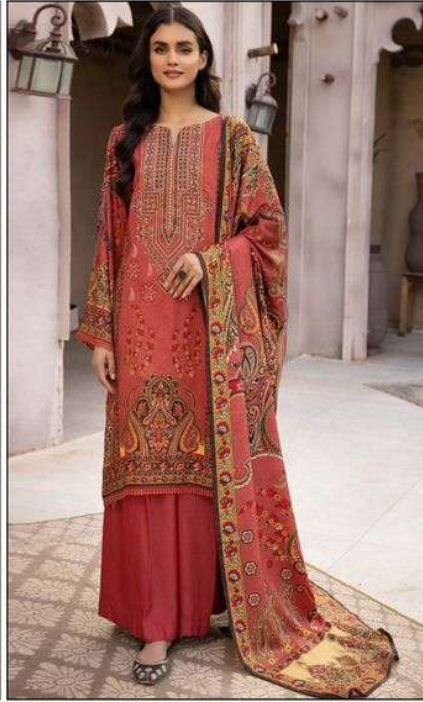

6002

M
Mishri®
Creation
100 % Cotton Salwar Suits

گل باگ
GULBAGH -6
Luxury Lawn Collection